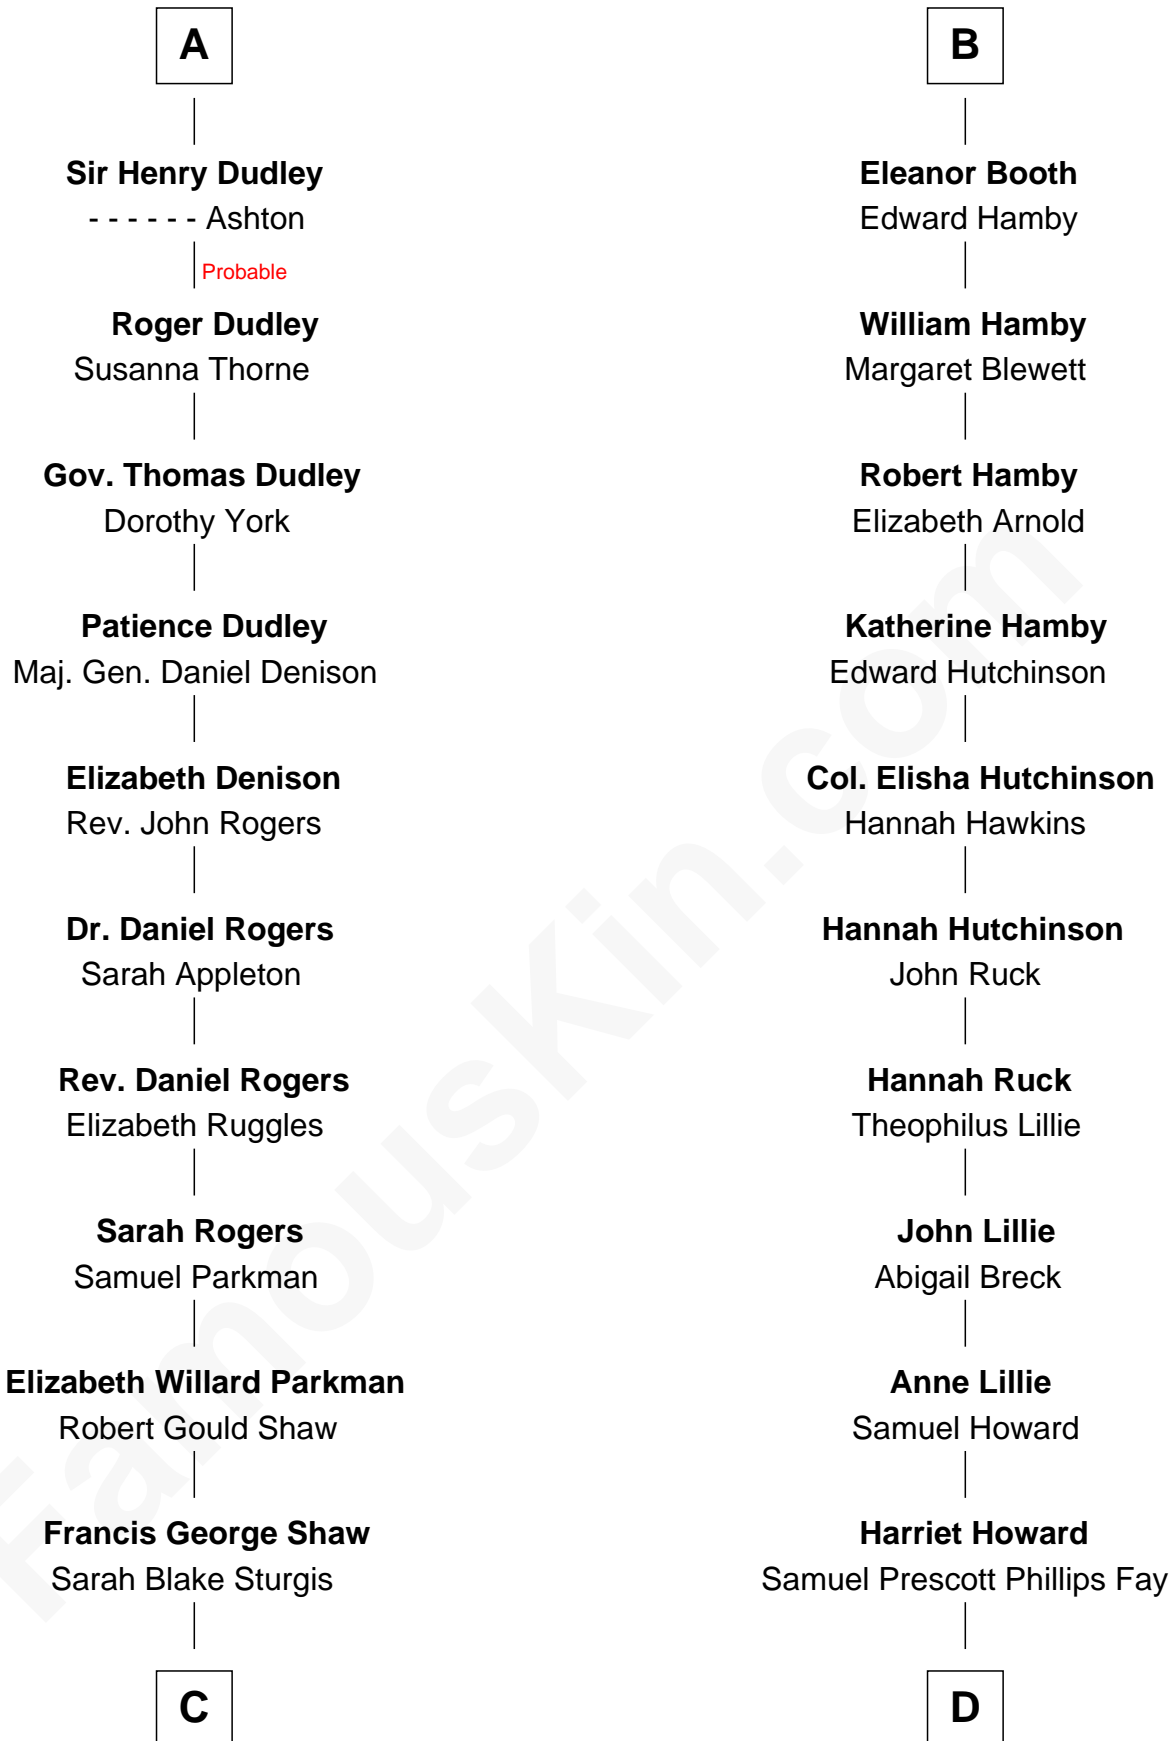

# FamousKin.com Relationship Chart of

**Kyra Sedgwick**

*TV and Movie Actress*

21st cousin of

**George H. W. Bush**

*41st U.S. President*

**Sir William de Ros**  
Margery de Badlesmere

**Thomas de Ros**  
Beatrice de Stafford

**Margaret de Ros**  
Sir Reynold Grey

**Margaret Grey**  
Sir William Bonville

**William Bonville**  
Elizabeth Harington

**William Bonville**  
Katherine Neville

**Cecily Bonville**  
Thomas Grey

**Cecily Grey**  
Sir John Sutton

**A**

**Maud de Roos**  
John de Welles

**Margery de Welles**  
Stephen le Scrope

**Maude le Scrope**  
Sir Baldwin Freville

**Margaret Freville**  
Sir Hugh Willoughby

**Margery Willoughby**  
Sir Godfrey Hilton

**Elizabeth Hilton**  
Richard Thimbleby

**Anne Thimbleby**  
John Booth

**B**

**C**

**Susanna Shaw**  
Robert Bowne Minturn

**Sarah May Minturn**  
Henry Dwight Sedgwick

**Robert Minturn Sedgwick**  
Helen Peabody