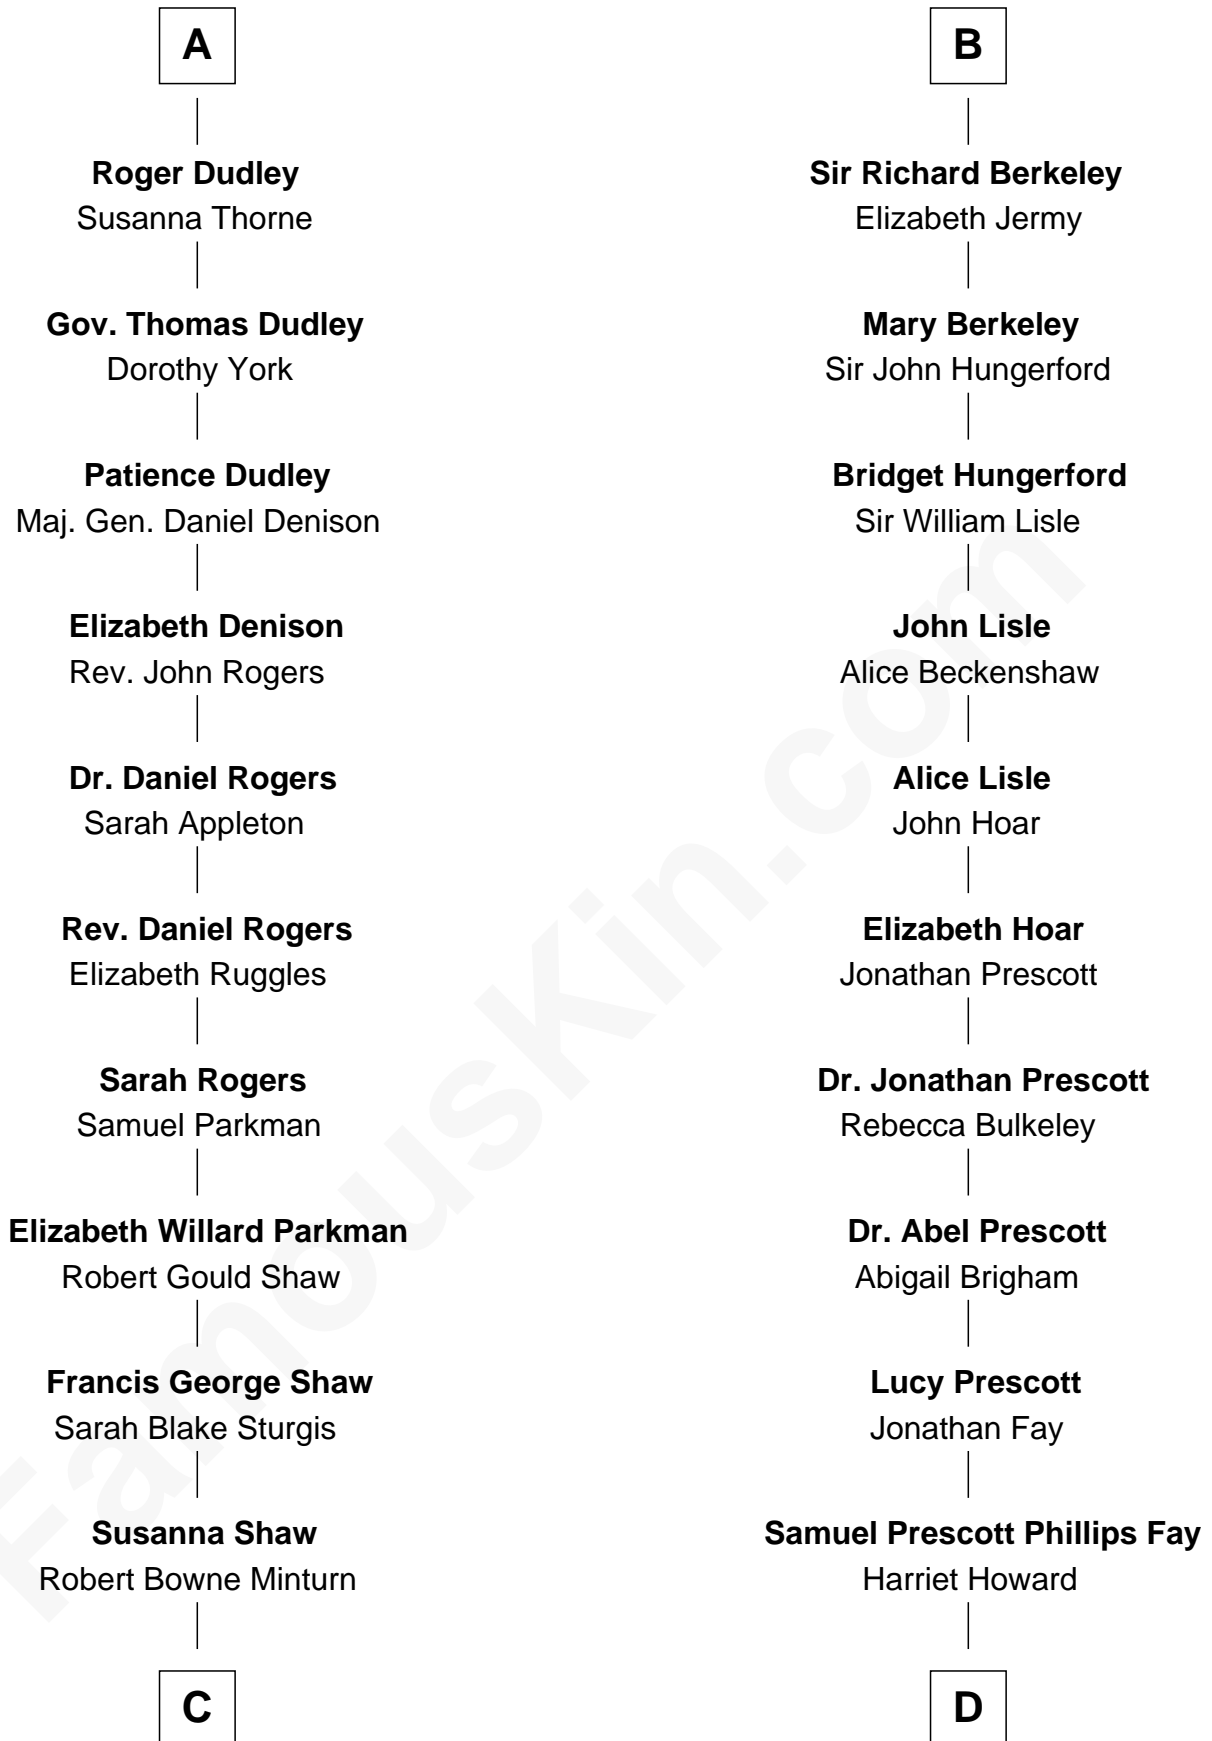

FamousKin.com Relationship Chart of

Kyra Sedgwick

TV and Movie Actress

20th cousin 1 time removed of

George H. W. Bush

41st U.S. President

Sir Maurice de Berkeley

Eve la Zouche

Maurice de Berkeley

Margaret -----

Thomas Berkeley

Catherine Botetourte

Maurice Berkeley

Johanna Denham

Maurice Berkeley

Ellen Montfort

Sir William Berkeley

Anne Stafford

Richard Berkeley

Elizabeth Conningsby

Sir John Berkeley

Isabel Dennis

B

C

Samuel Prescott Bush
Flora Sheldon

Prescott Sheldon Bush
Dorothy Wear Walker

George H. W. Bush
41st U.S. President