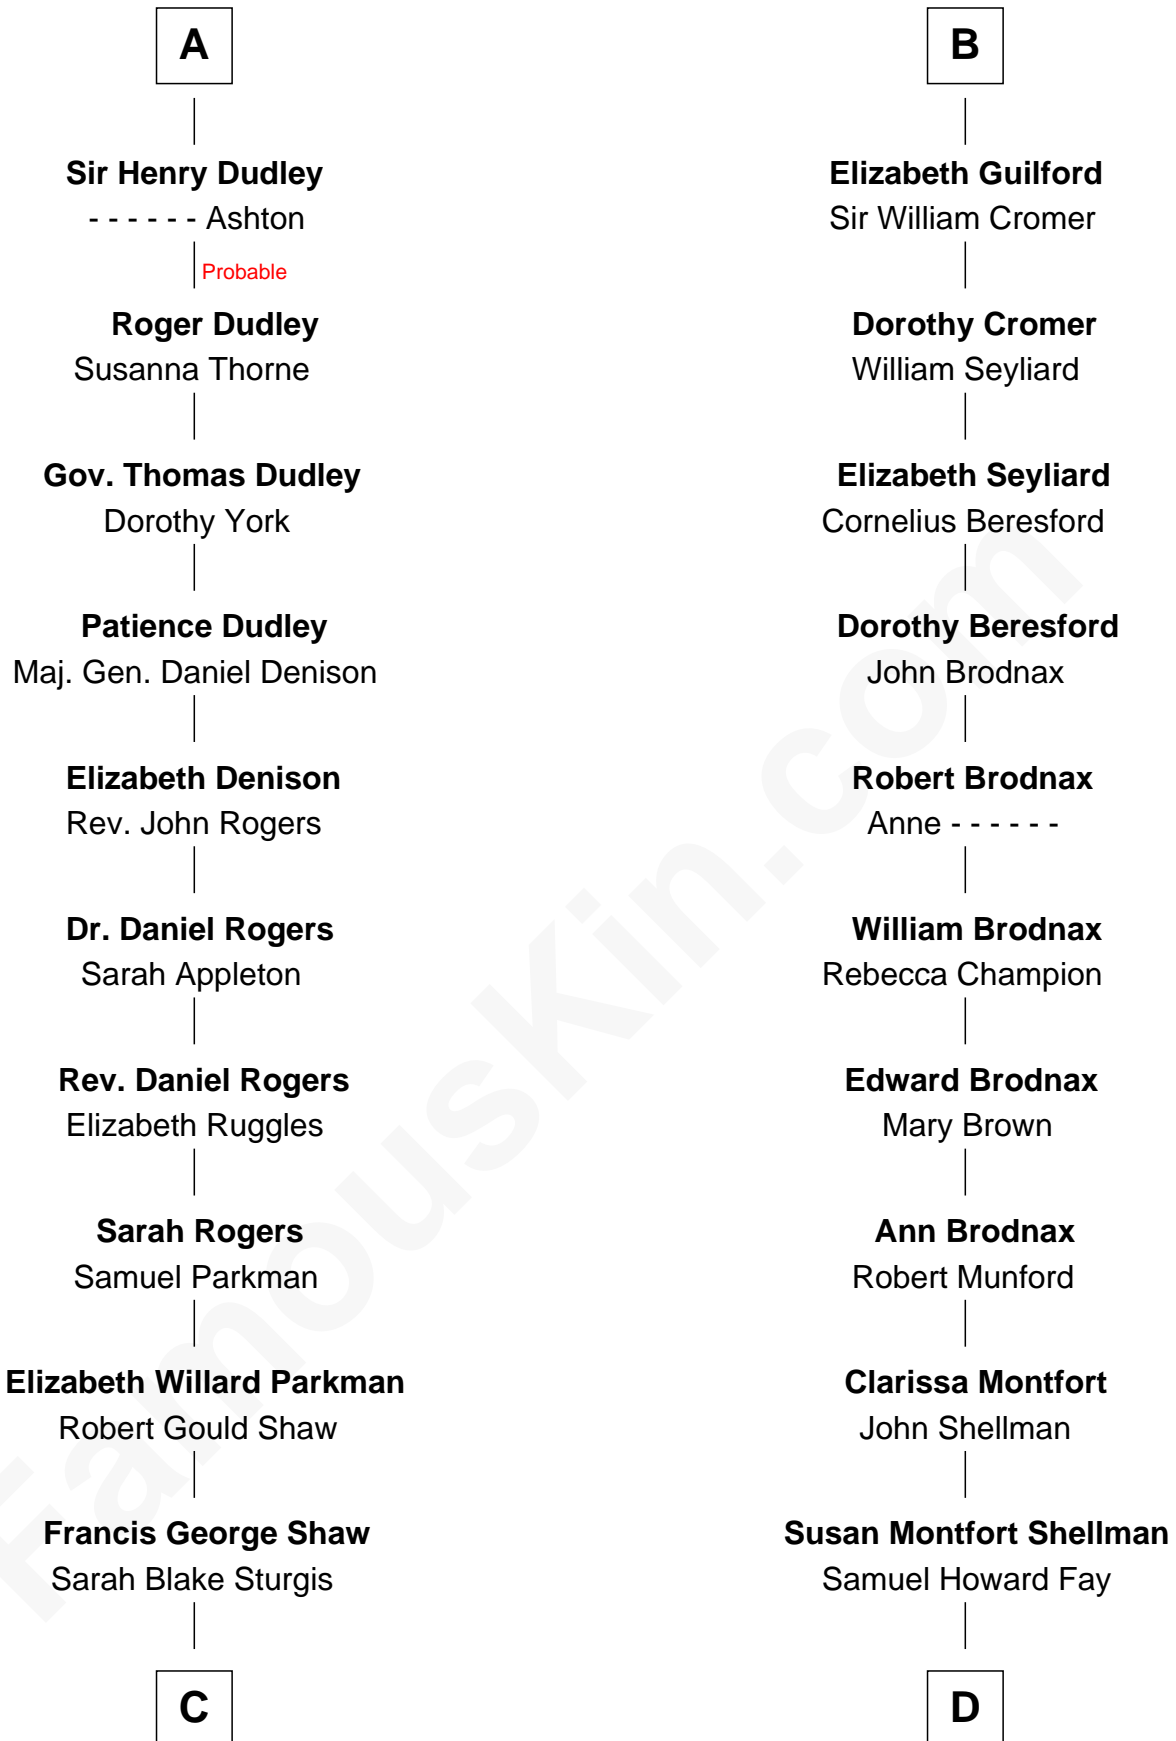

# FamousKin.com Relationship Chart of

**Kyra Sedgwick**

*TV and Movie Actress*

21st cousin of

**George W. Bush**

*43rd U.S. President*

**Sir Robert de Holland**

Maude la Zouche

**C**

**Susanna Shaw**  
Robert Bowne Minturn

**Sarah May Minturn**  
Henry Dwight Sedgwick

**Robert Minturn Sedgwick**  
Helen Peabody

**Henry Dwight Sedgwick**  
Patricia Ann Rosenwald

**Kyra Sedgwick**  
*TV and Movie Actress*

**D**

**Harriet Eleanor Fay**  
Rev. James Smith Bush

**Samuel Prescott Bush**  
Flora Sheldon

**Prescott Sheldon Bush**  
Dorothy Wear Walker

**George Herbert Walker Bush**  
Barbara Pierce

**George W. Bush**  
*43rd U.S. President*