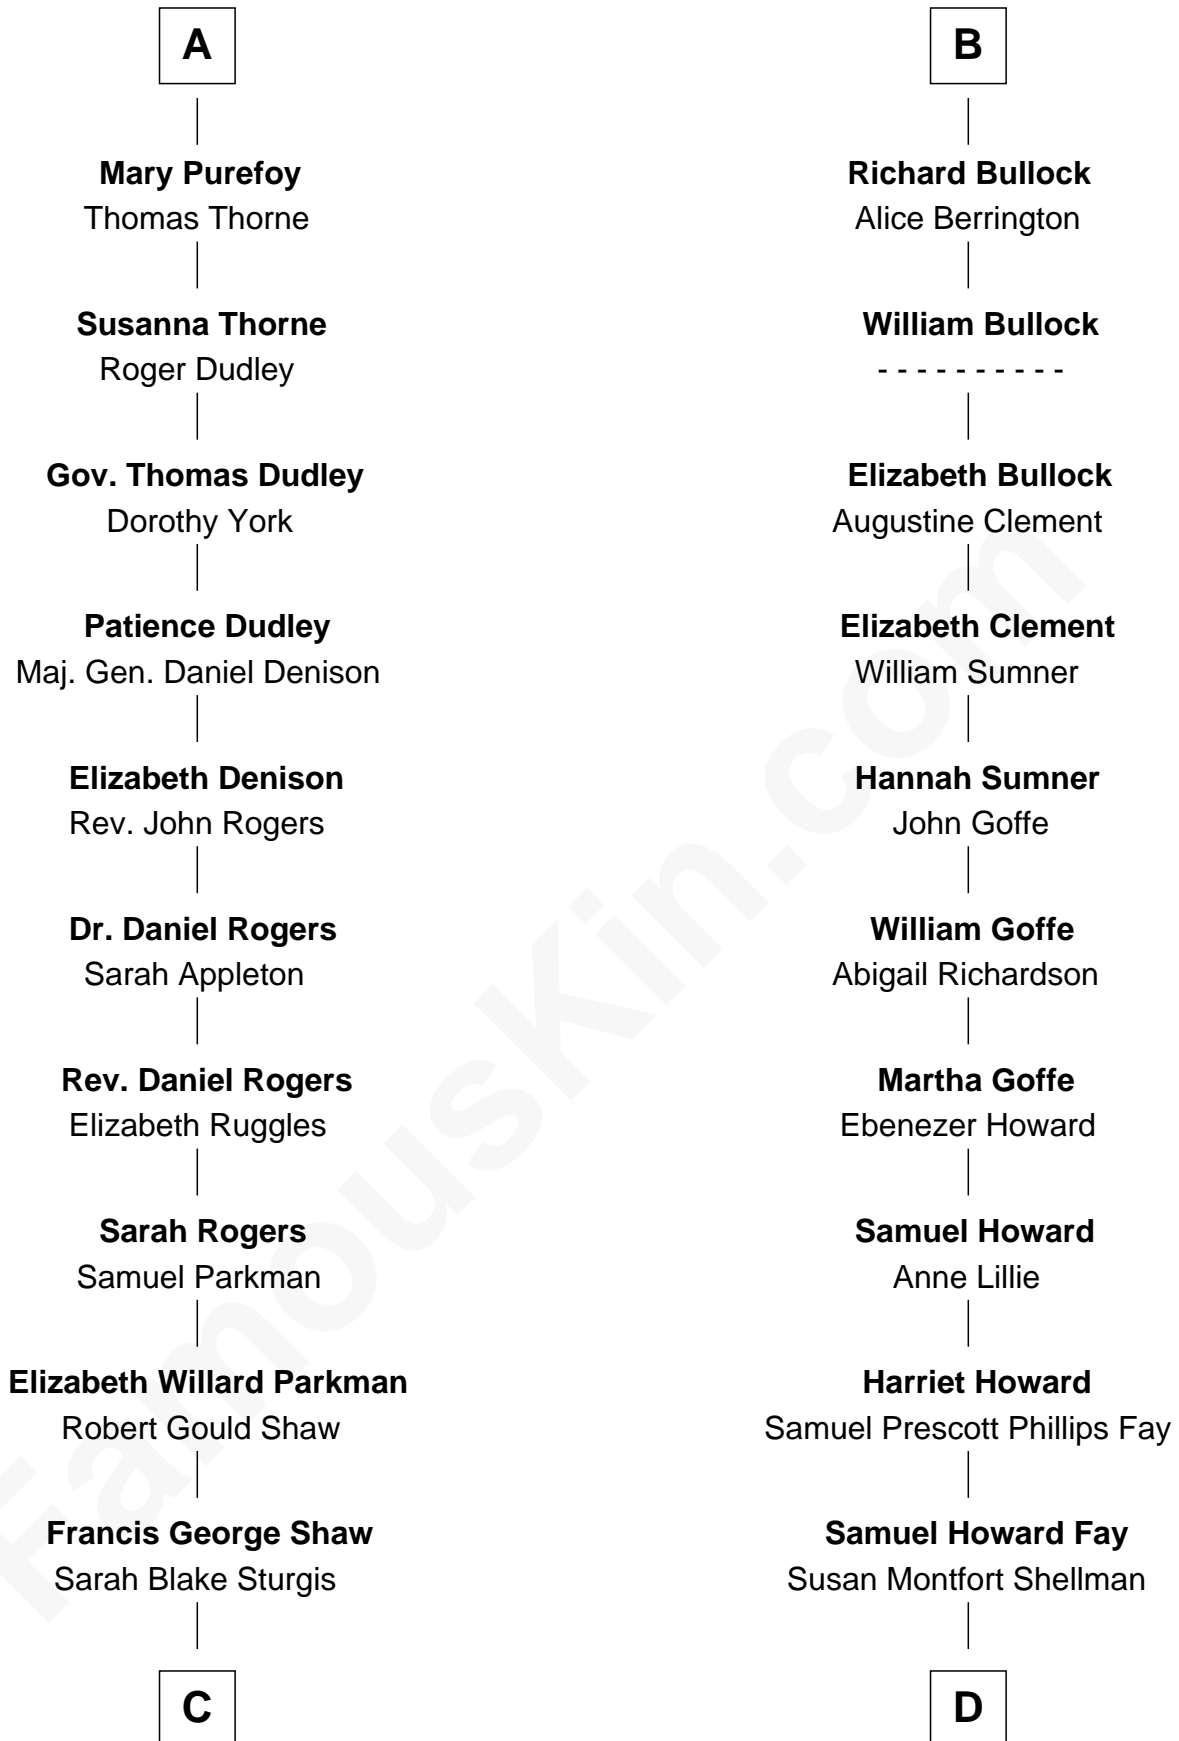

# FamousKin.com Relationship Chart of

**Kyra Sedgwick**

*TV and Movie Actress*

21st cousin of

**George W. Bush**

*43rd U.S. President*

**Sir John Howard**

Alice de Bois

**Joan Howard**  
Sir Peter de Brewes

**Beatrice Brewes**  
Sir Hugh Shirley

**Sir Ralph Shirley**  
Joan Basset

**Beatrice Shirley**  
John Brome

**Isabel Brome**  
John Denton

**Alice Denton**  
Nicholas Purefoy

**Edward Purefoy**  
Anne Fettiplace

**A**

**Sir Robert Howard**  
Margaret de Scales

**Sir John Howard**  
Margaret de Plaiz

**Sir John Howard**  
Joan Walton

**Elizabeth Howard**  
Sir John de Vere

**Joan de Vere**  
Sir William Norreys

**Margaret Norreys**  
Gilbert Bullock

**Thomas Bullock**  
Alice Kingsmill

**B**

**C**

**Susanna Shaw**  
Robert Bowne Minturn

**Sarah May Minturn**  
Henry Dwight Sedgwick

**Robert Minturn Sedgwick**  
Helen Peabody