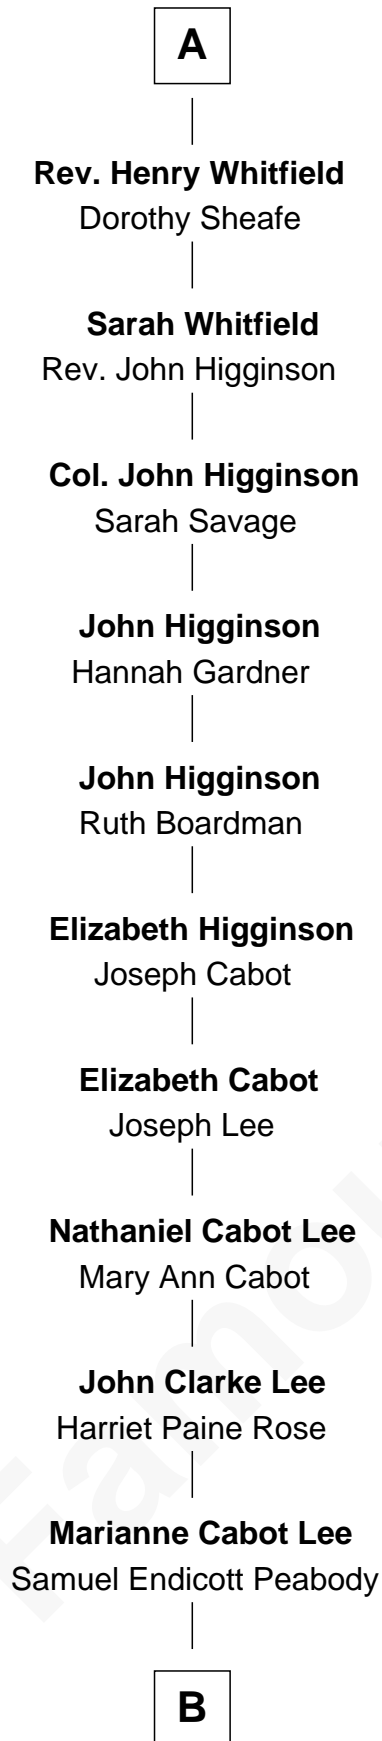

FamousKin.com Relationship Chart of

Kyra Sedgwick

TV and Movie Actress

18th great-grandniece of

Geoffrey Chaucer

English poet and author of The Canterbury Tales

B

Rev. Dr. Endicott Peabody

Fannie Peabody

Helen Peabody

Robert Minturn Sedgwick

Henry Dwight Sedgwick

Patricia Ann Rosenwald

Kyra Sedgwick

TV and Movie Actress