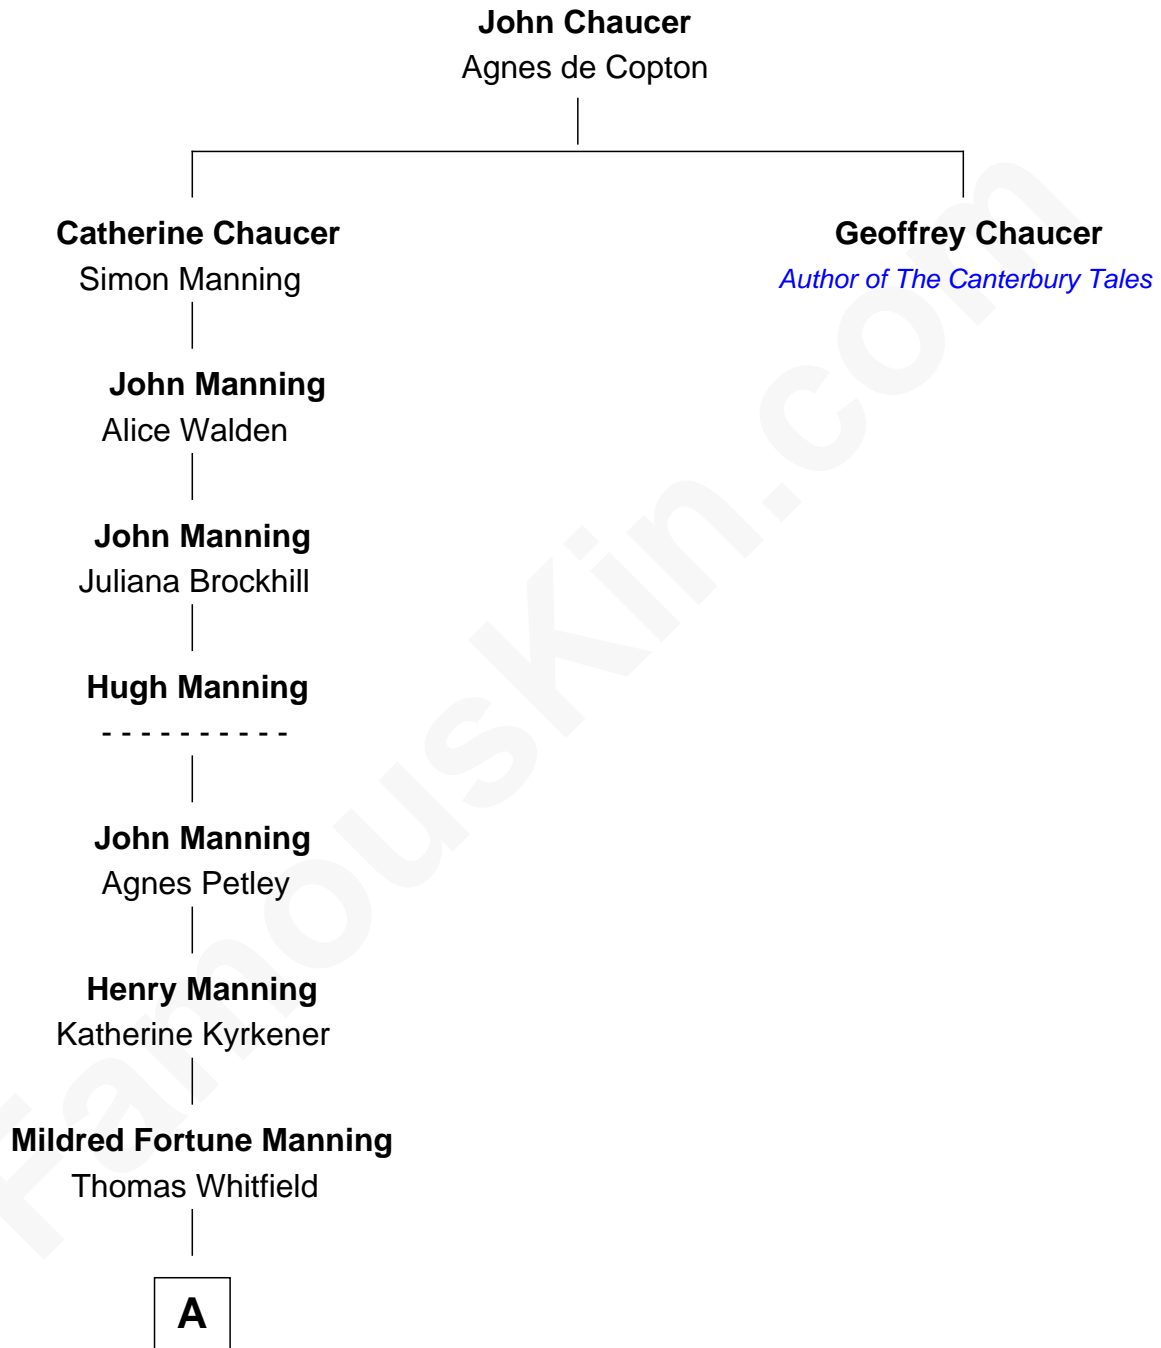

FamousKin.com Relationship Chart of

Kyra Sedgwick

TV and Movie Actress

18th great-grandniece of

Geoffrey Chaucer

English poet and author of The Canterbury Tales

B

Rev. Dr. Endicott Peabody

Fannie Peabody

Helen Peabody

Robert Minturn Sedgwick

Henry Dwight Sedgwick

Patricia Ann Rosenwald

Kyra Sedgwick

TV and Movie Actress