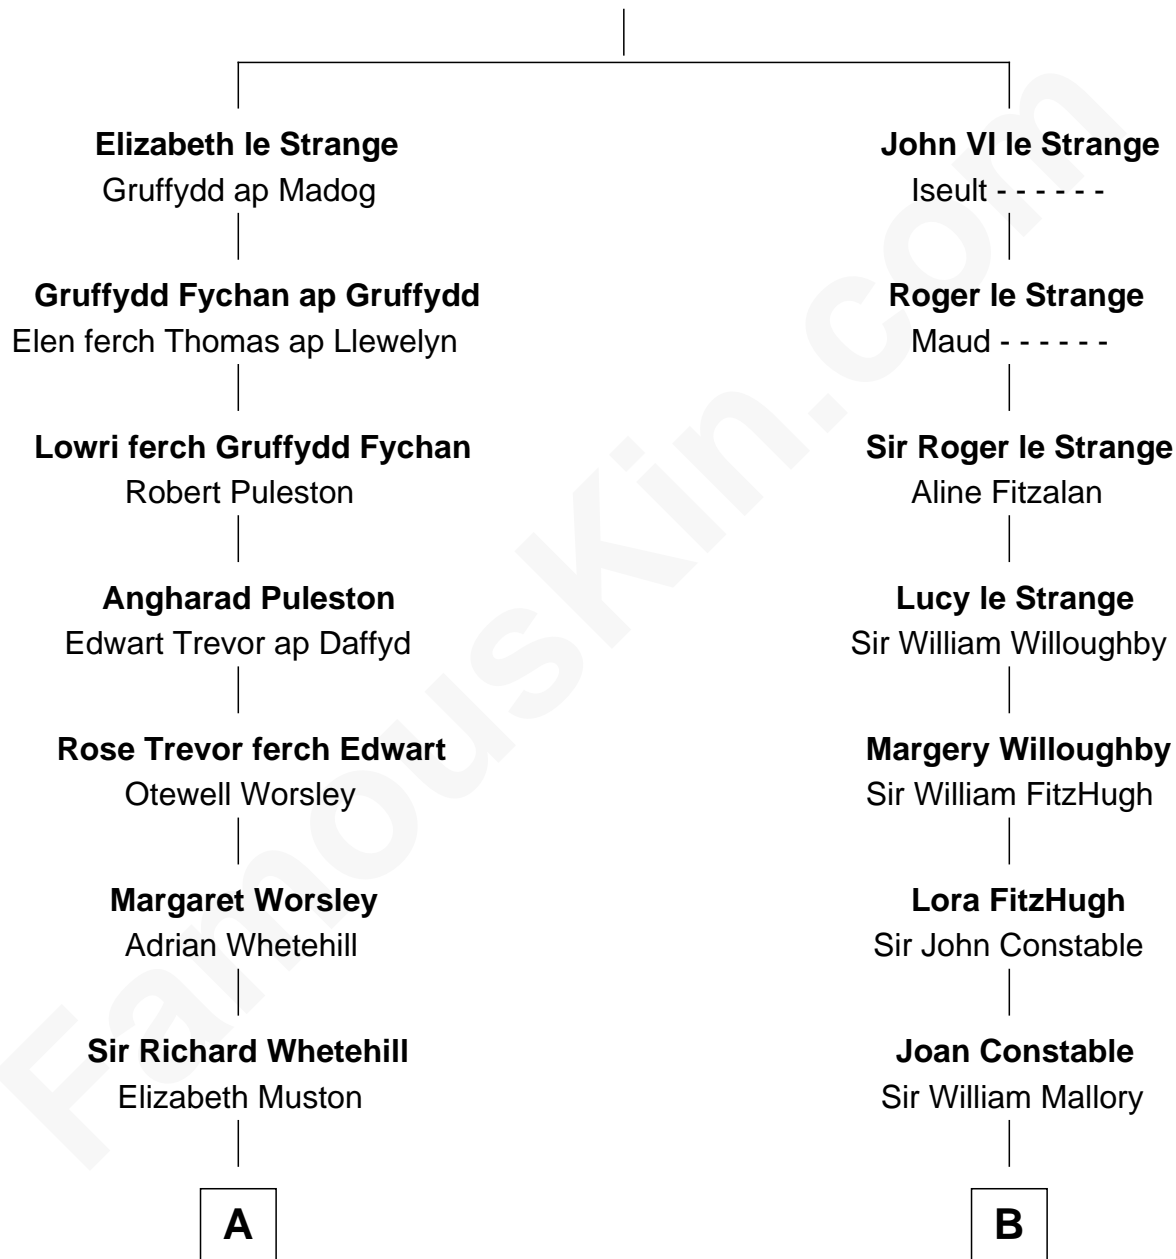

## Relationship Chart of

**Kyra Sedgwick**

*TV and Movie Actress*

20th cousin 1 time removed of

**Liza Minnelli**

*Singer and Actress*

**John V le Strange**

Maud de Walton

**C**

**Sarah May Minturn**  
Henry Dwight Sedgwick

**Robert Minturn Sedgwick**  
Helen Peabody

**Henry Dwight Sedgwick**  
Patricia Ann Rosenwald

**Kyra Sedgwick**  
*TV and Movie Actress*

**D**

**John Aldridge Baugh**  
Mary Ann Marable