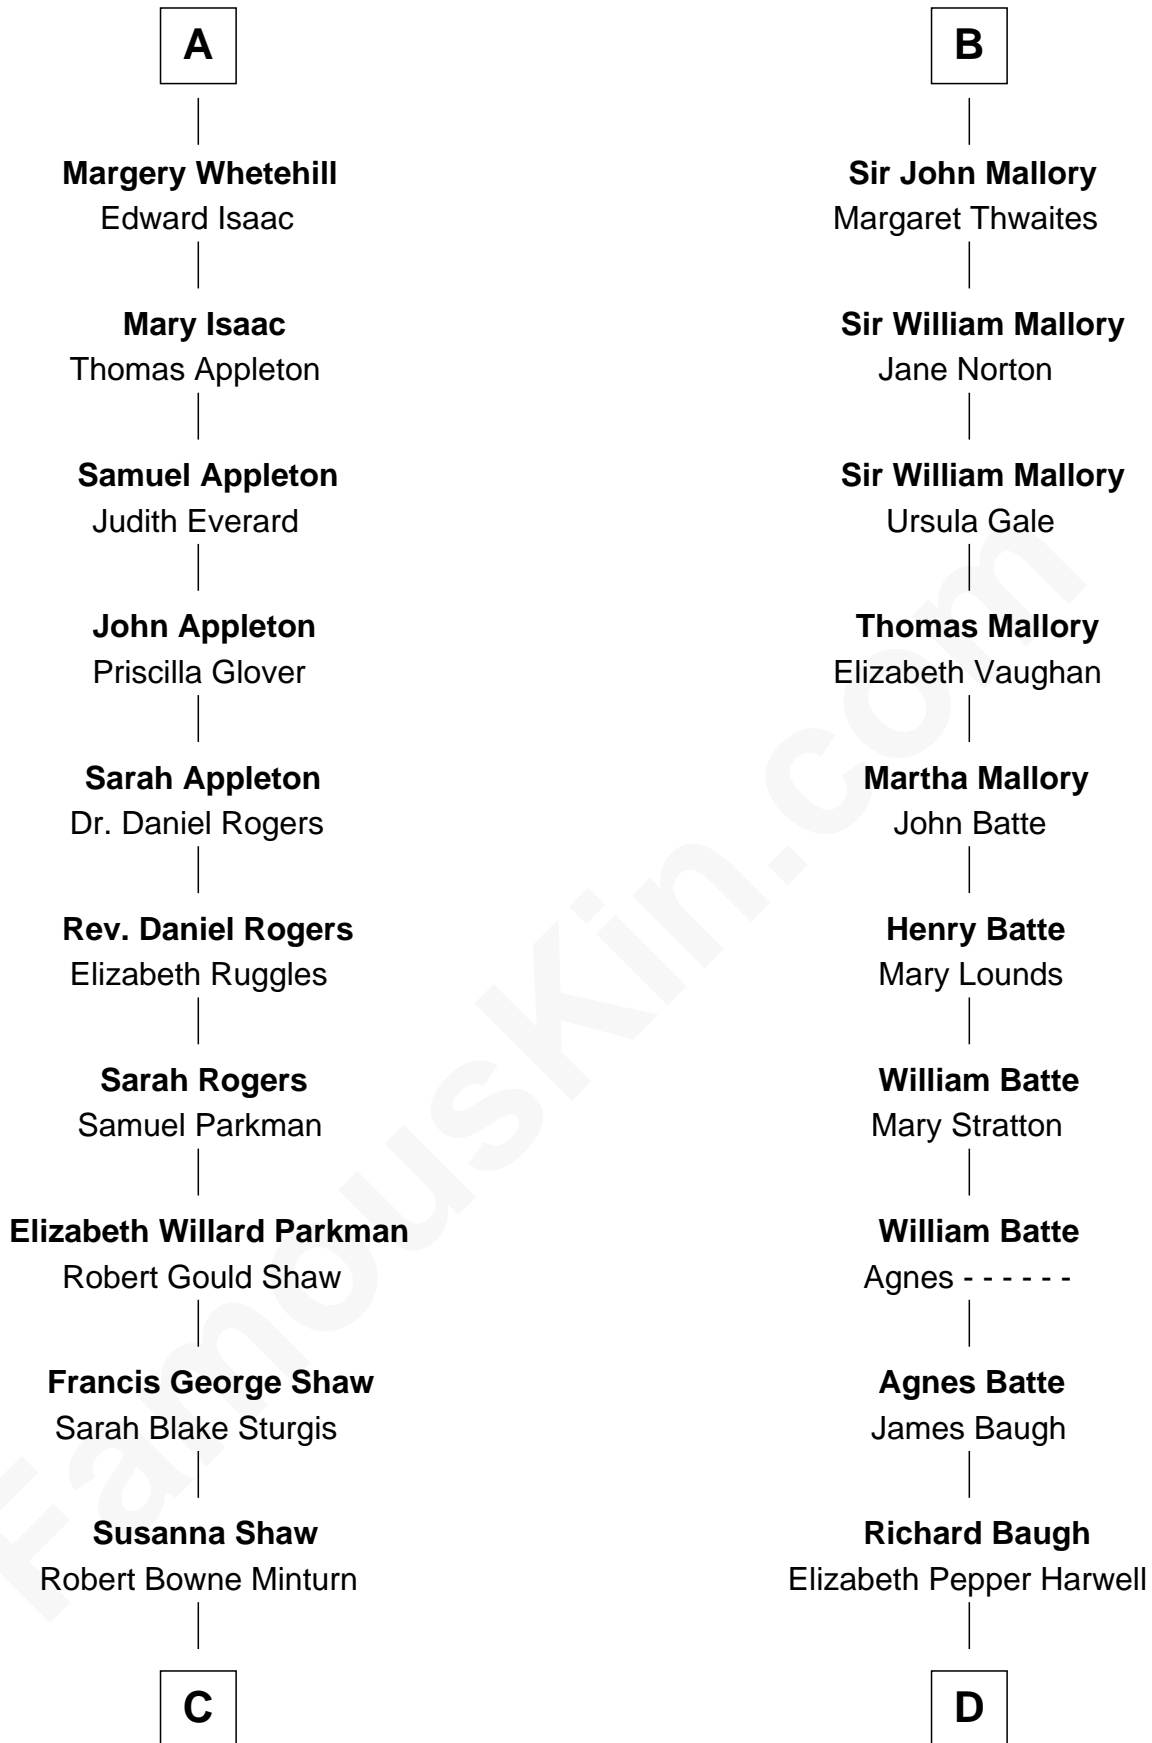

## Relationship Chart of

**Kyra Sedgwick**

*TV and Movie Actress*

20th cousin 1 time removed of

**Liza Minnelli**

*Singer and Actress*

**John V le Strange**

Maud de Walton

**C**

**Sarah May Minturn**  
Henry Dwight Sedgwick

**Robert Minturn Sedgwick**  
Helen Peabody

**Henry Dwight Sedgwick**  
Patricia Ann Rosenwald

**Kyra Sedgwick**  
*TV and Movie Actress*

**D**

**John Aldridge Baugh**  
Mary Ann Marable