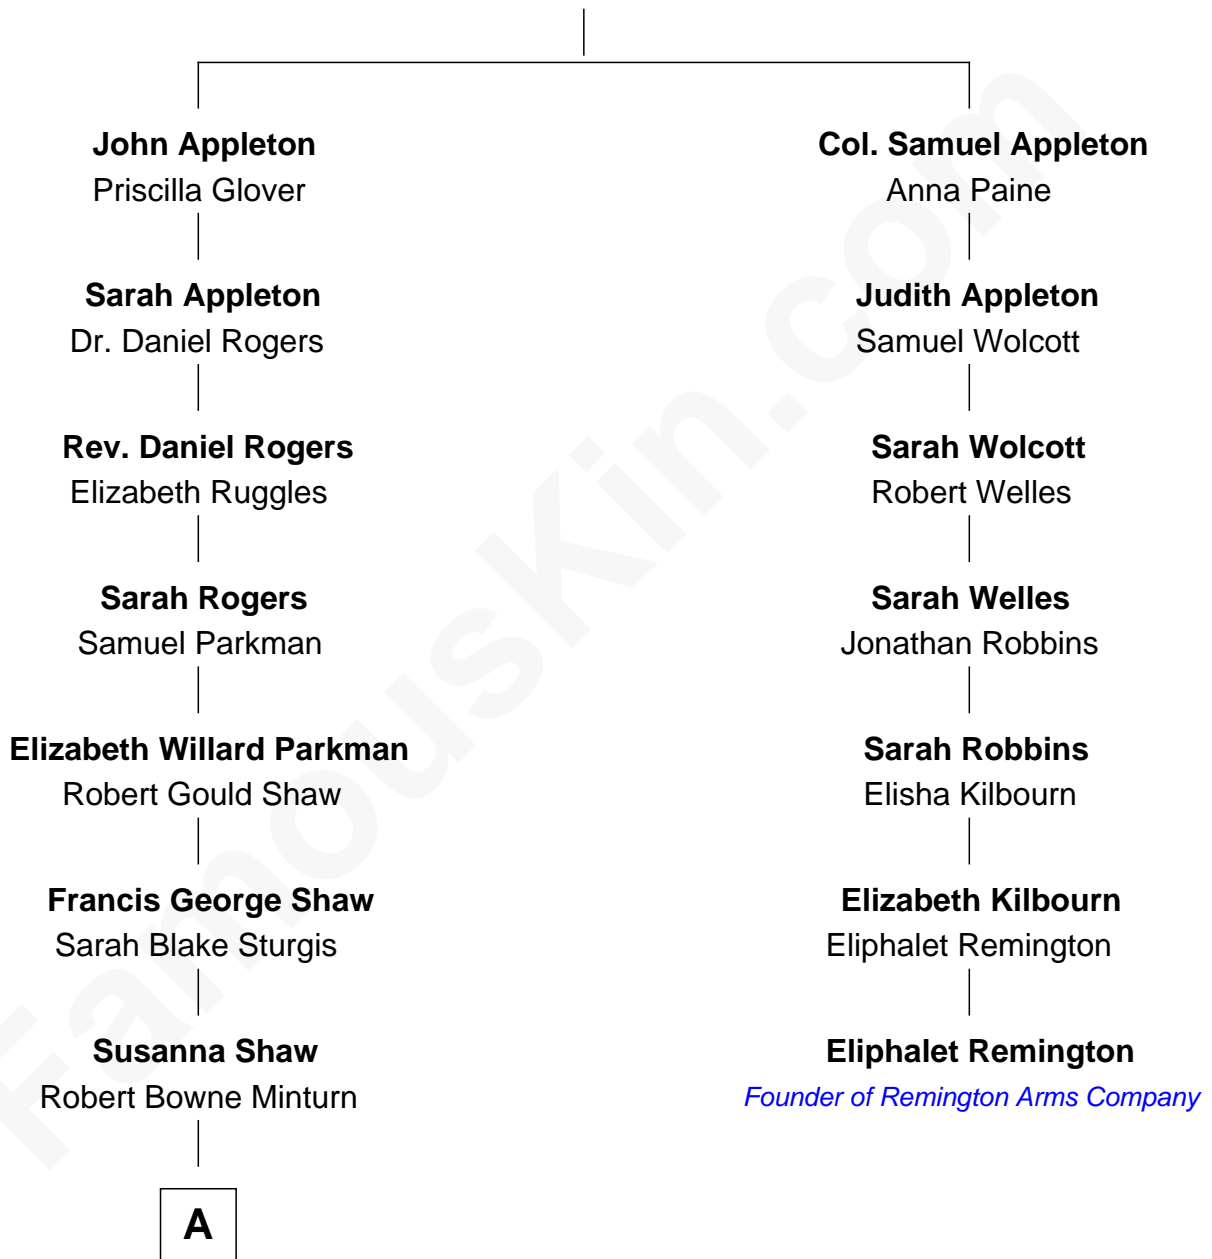

# FamousKin.com Relationship Chart of

**Kyra Sedgwick**

*TV and Movie Actress*

6th cousin 4 times removed of

**Eliphalet Remington**

*Founder of Remington Arms Company*

**Samuel Appleton**

Judith Everard

**A**

—  
**Sarah May Minturn**  
Henry Dwight Sedgwick

—  
**Robert Minturn Sedgwick**  
Helen Peabody

—  
**Henry Dwight Sedgwick**  
Patricia Ann Rosenwald

—  
**Kyra Sedgwick**  
*TV and Movie Actress*

FamousKin.com