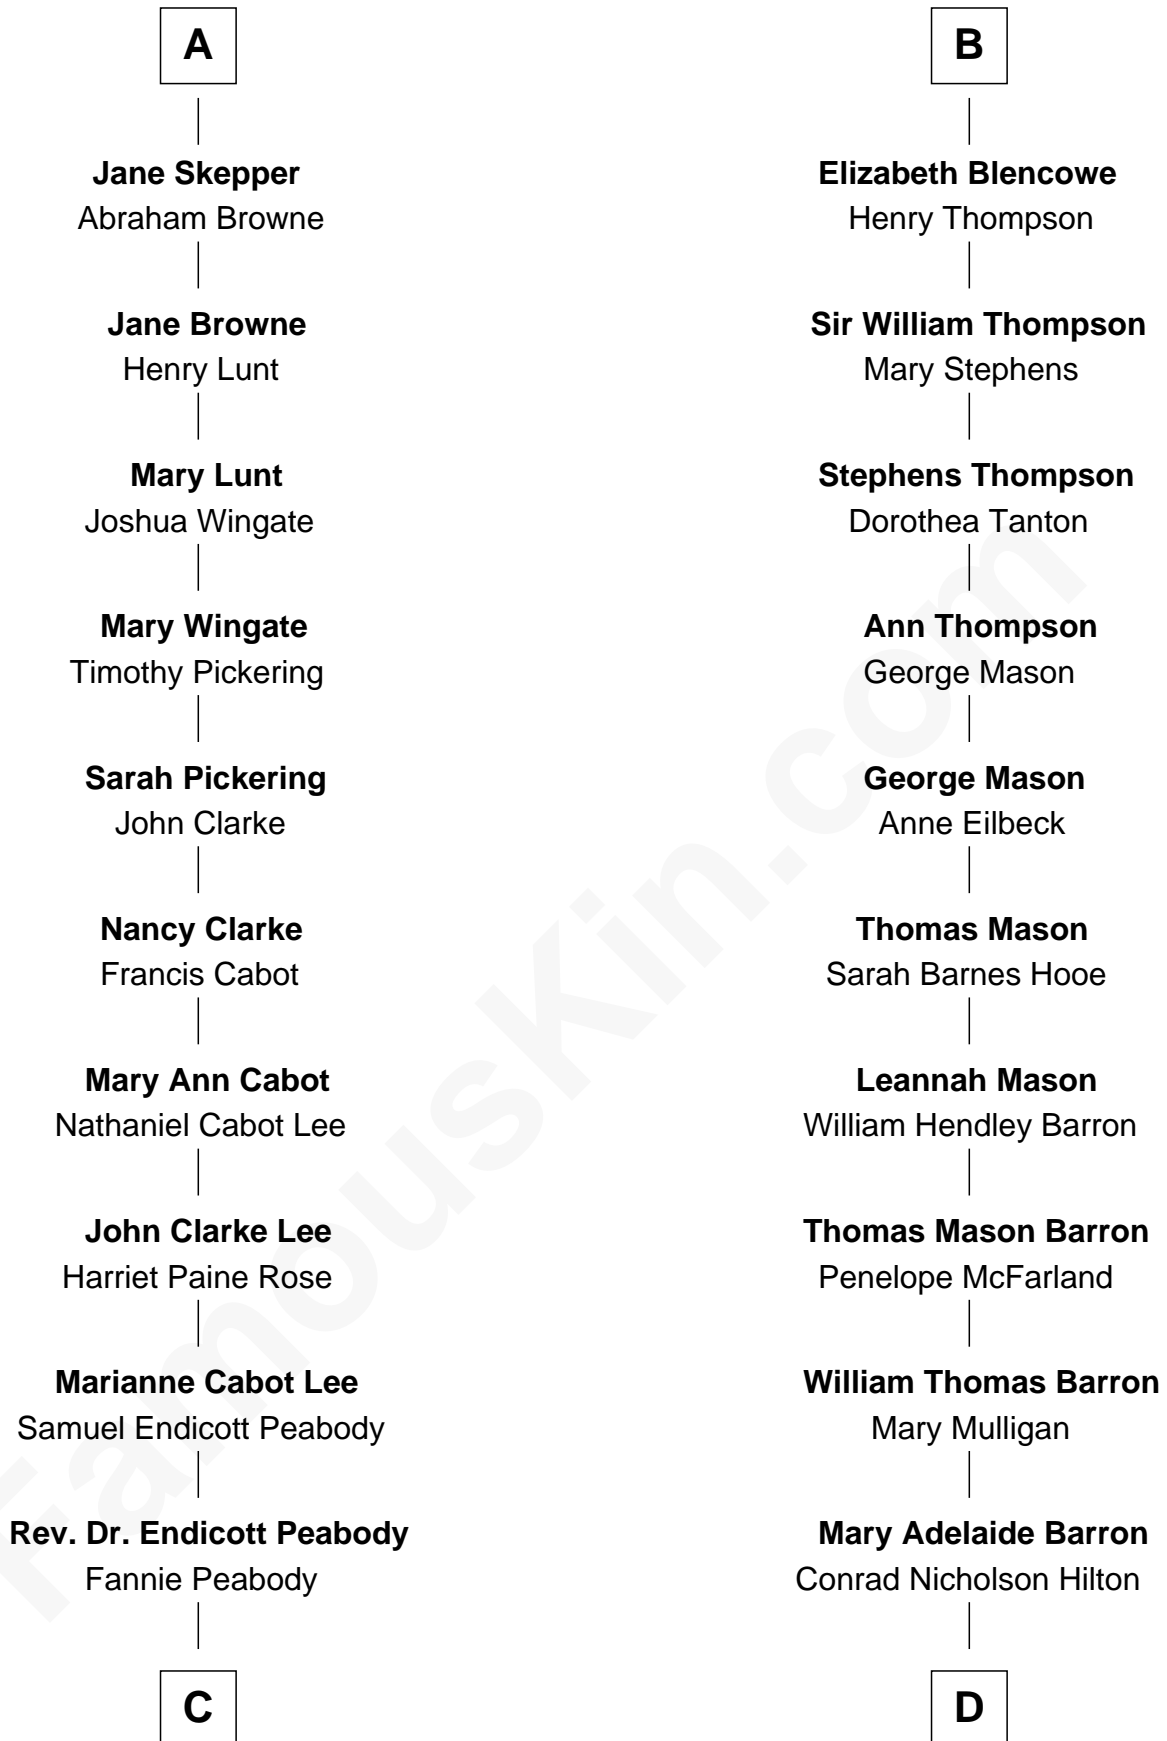

FamousKin.com Relationship Chart of

Kyra Sedgwick

TV and Movie Actress

19th cousin of

Paris Hilton

Socialite and TV Personality

Sir John Clifford

Elizabeth Percy