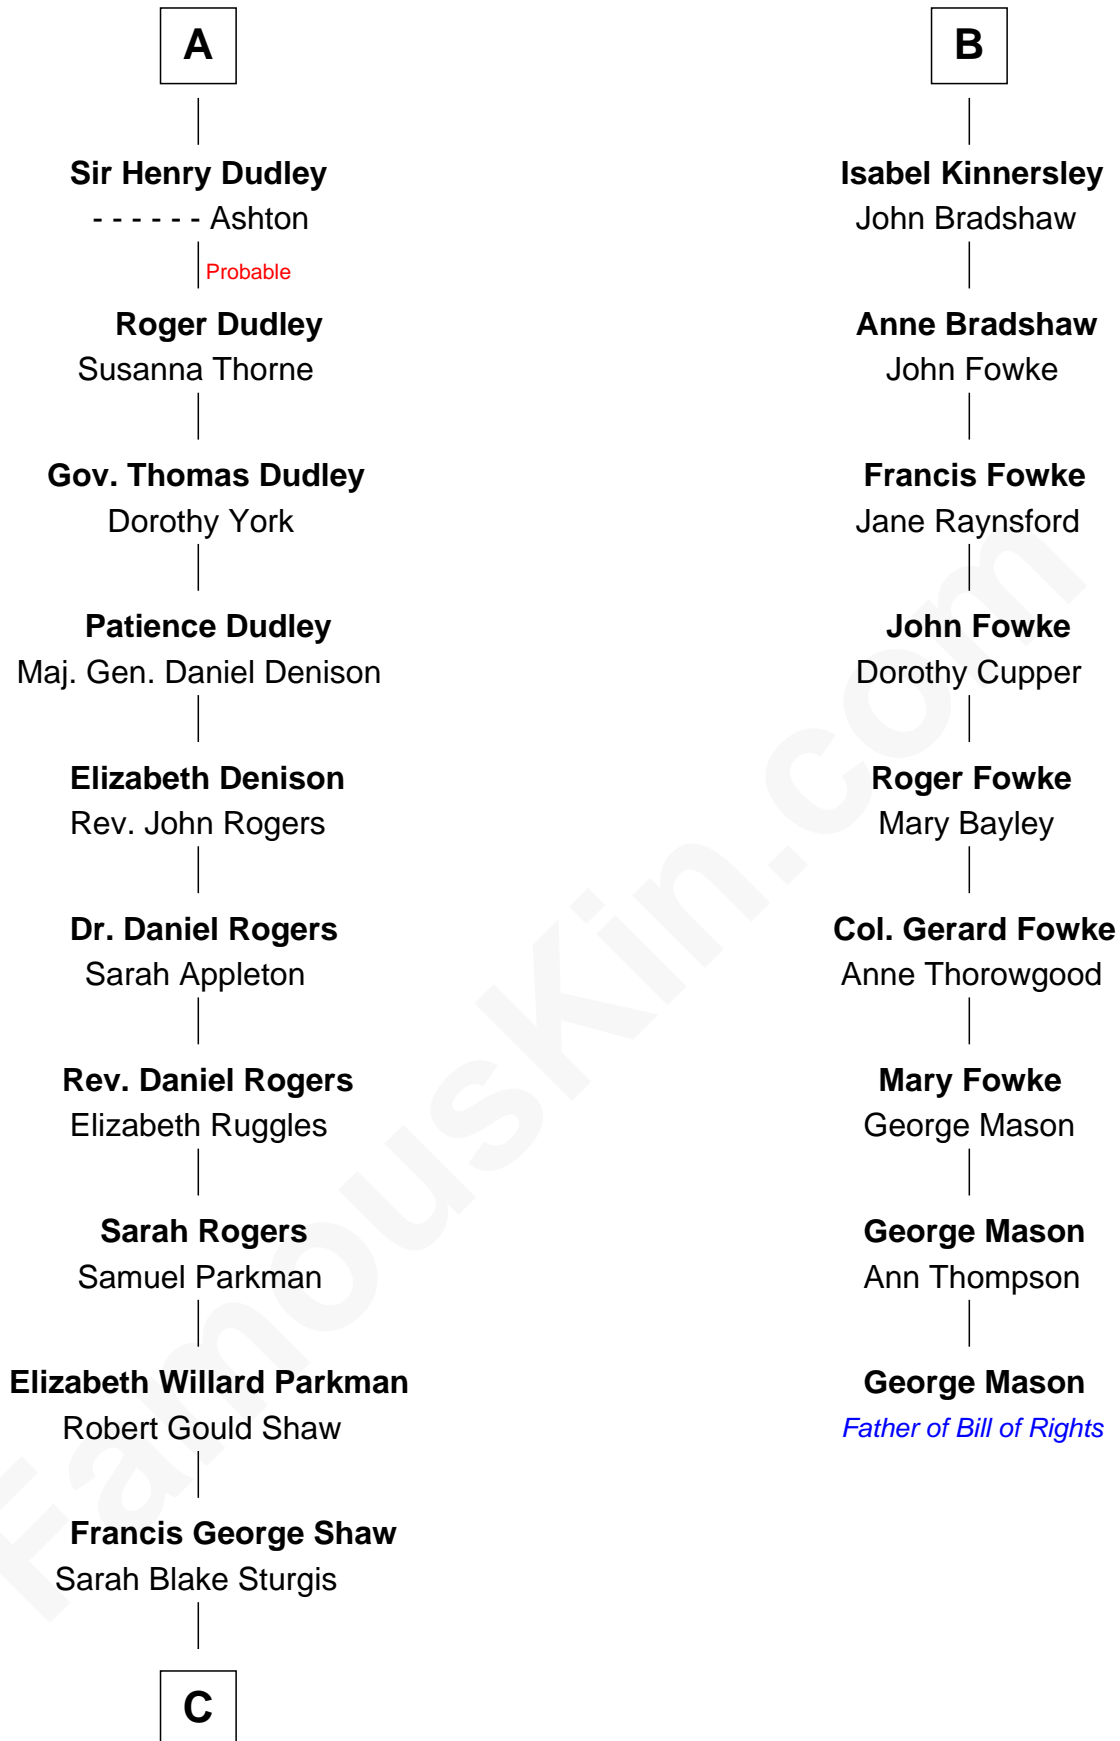

FamousKin.com Relationship Chart of

Kyra Sedgwick

TV and Movie Actress

15th cousin 6 times removed of

George Mason

Father of the U.S. Bill of Rights

Sir William de Ros
Margery de Badlesmere

Thomas de Ros
Beatrice de Stafford

Margaret de Ros
Sir Reynold Grey

Margaret Grey
Sir William Bonville

William Bonville
Elizabeth Harington

William Bonville
Katherine Neville

Cecily Bonville
Thomas Grey

Cecily Grey
Sir John Sutton

A

Maud de Roos
John de Welles

Margery de Welles
Stephen le Scrope

Maude le Scrope
Sir Baldwin Freville

Joyce Freville
Sir Roger Aston

Sir Robert Aston
Isabel Brereton

John Aston
Elizabeth Delves

Margaret Aston
John Kinnersley

B

C

—
Susanna Shaw
Robert Bowne Minturn

—
Sarah May Minturn
Henry Dwight Sedgwick

—
Robert Minturn Sedgwick
Helen Peabody

—
Henry Dwight Sedgwick
Patricia Ann Rosenwald

—
Kyra Sedgwick
TV and Movie Actress