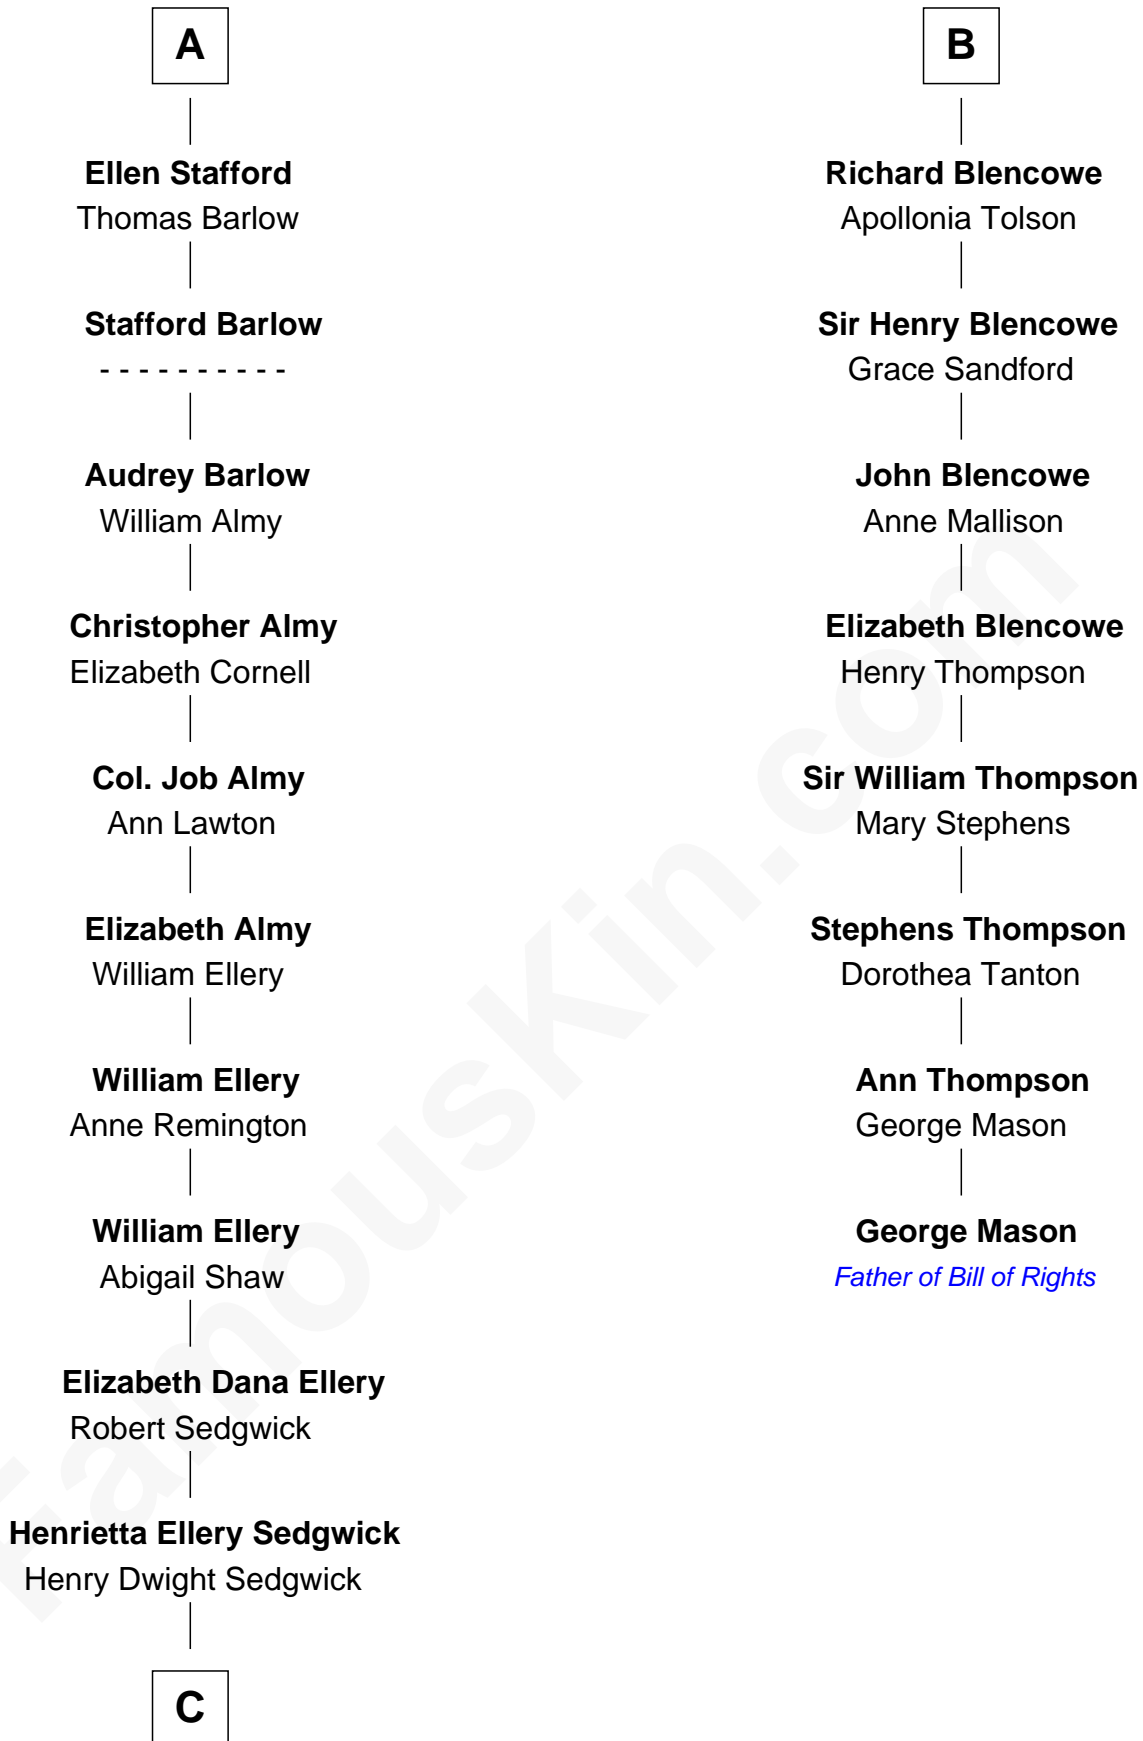

# FamousKin.com Relationship Chart of

**Kyra Sedgwick**

*TV and Movie Actress*

14th cousin 6 times removed of

**George Mason**

*Father of the U.S. Bill of Rights*

**C**

Henry Dwight Sedgwick

Sarah May Minturn

Robert Minturn Sedgwick

Helen Peabody

Henry Dwight Sedgwick

Patricia Ann Rosenwald

**Kyra Sedgwick**

*TV and Movie Actress*

FamousKin.com