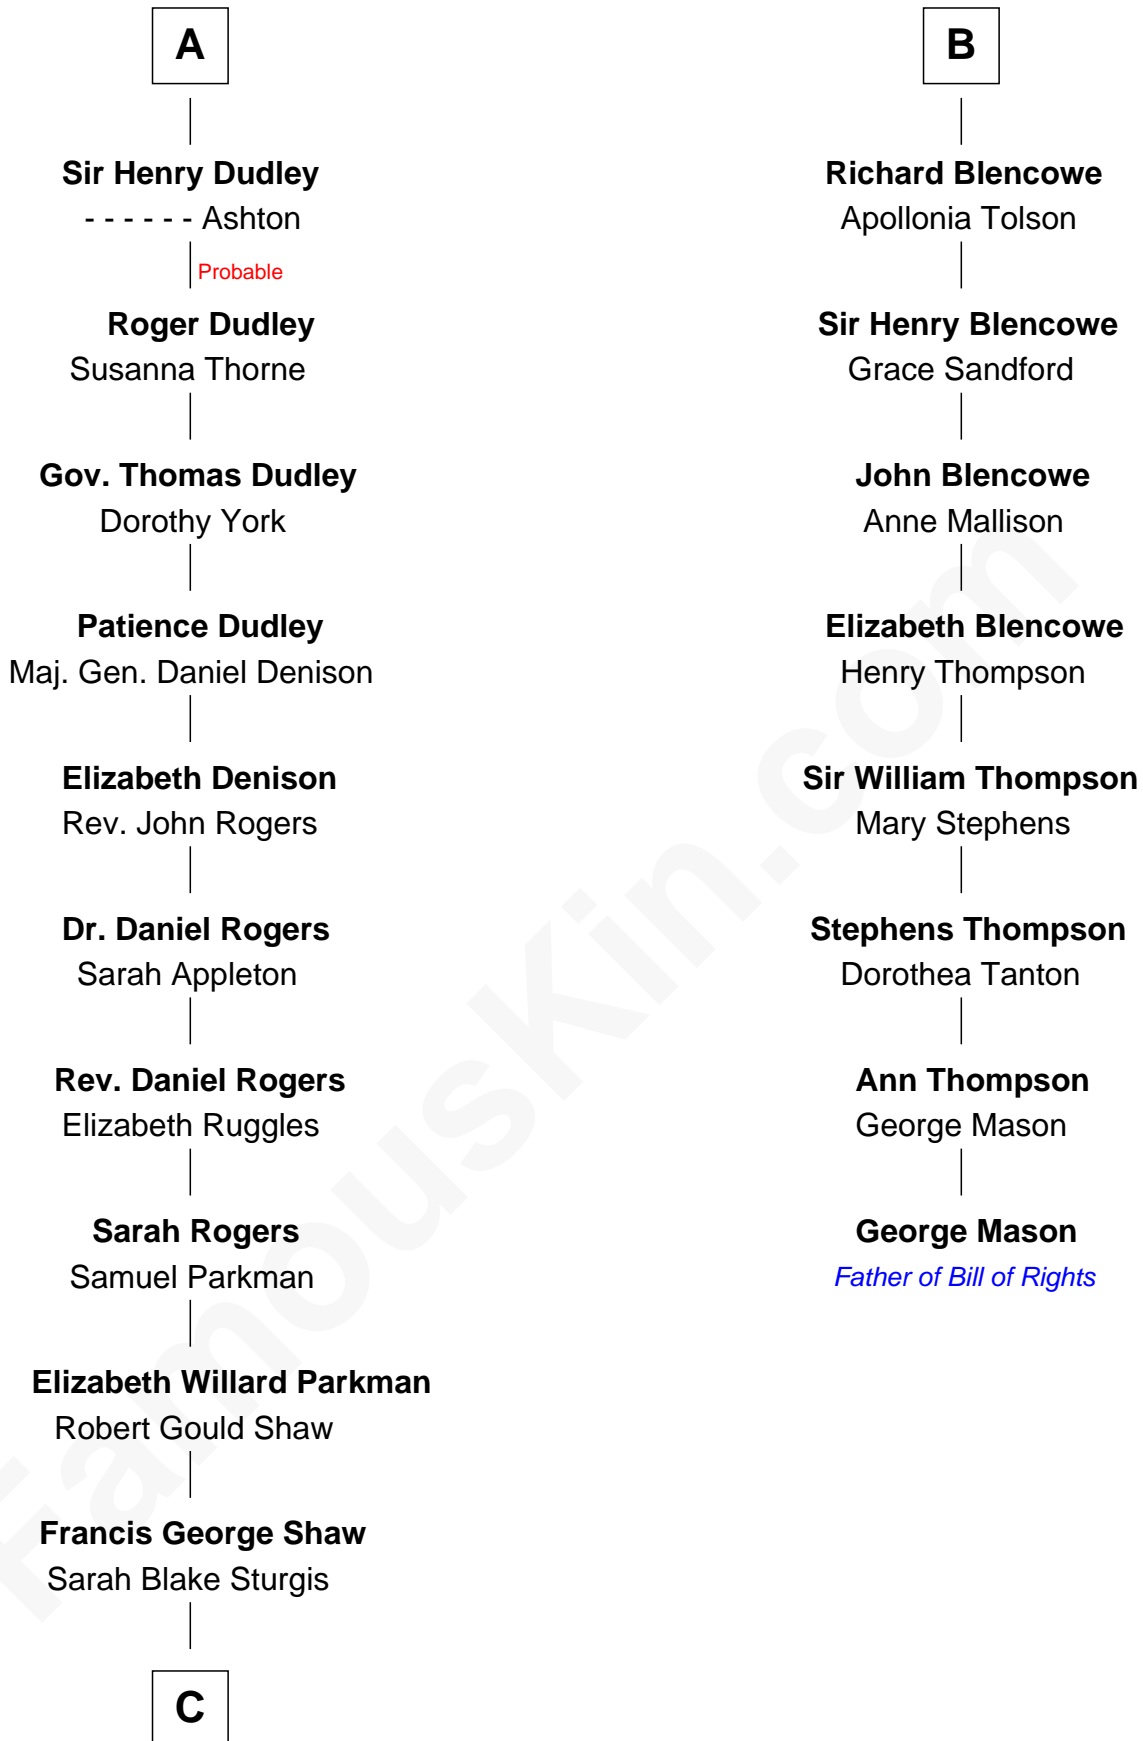

FamousKin.com

Relationship Chart of

Kyra Sedgwick

TV and Movie Actress

14th cousin 7 times removed of

George Mason

Father of the U.S. Bill of Rights

Margaret de Audley

Elizabeth Harington

William Bonville

Katherine Neville

Cecily Bonville

Thomas Grey

Cecily Grey

Sir John Sutton

A

Matilda Clifford

Sir Edmund Sutton

Thomas Dudley

Grace Threlkeld

Winifred Dudley

Anthony Blencowe

B

C

—
Susanna Shaw
Robert Bowne Minturn

—
Sarah May Minturn
Henry Dwight Sedgwick

—
Robert Minturn Sedgwick
Helen Peabody

—
Henry Dwight Sedgwick
Patricia Ann Rosenwald

—
Kyra Sedgwick
TV and Movie Actress

FamousKin.com