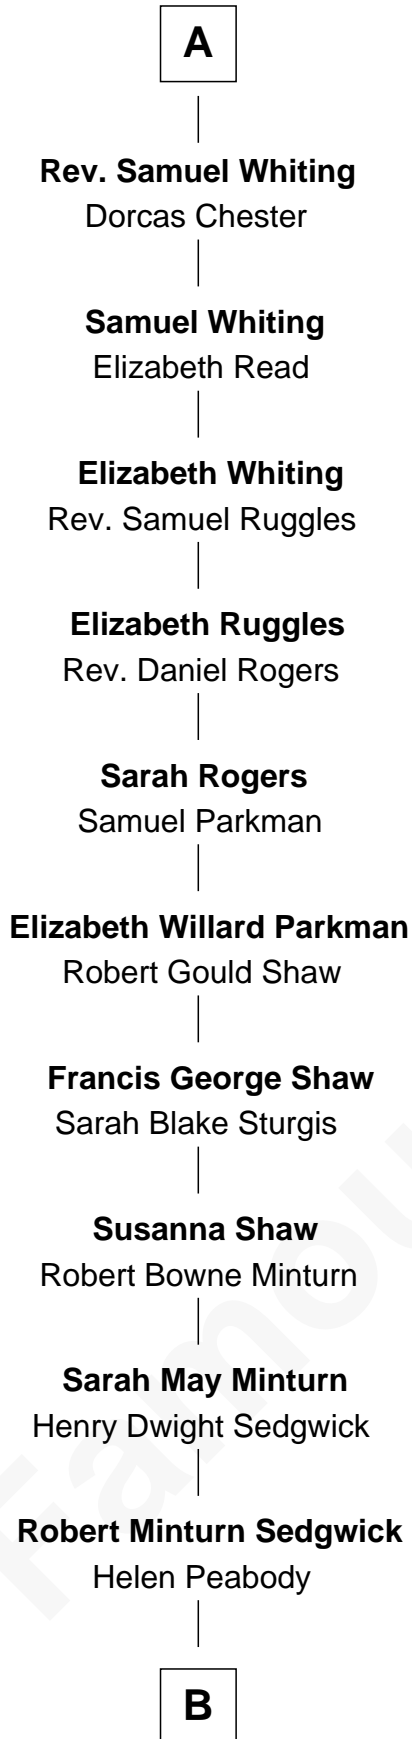

FamousKin.com Relationship Chart of

Kyra Sedgwick

TV and Movie Actress

MAYFLOWER

6th cousin 12 times removed of

Richard More

(c1614 - c1696) Mayflower passenger 1620

Sir Robert Corbet

Margaret - - - - -

B

Henry Dwight Sedgwick

Patricia Ann Rosenwald

Kyra Sedgwick

TV and Movie Actress

FamousKin.com