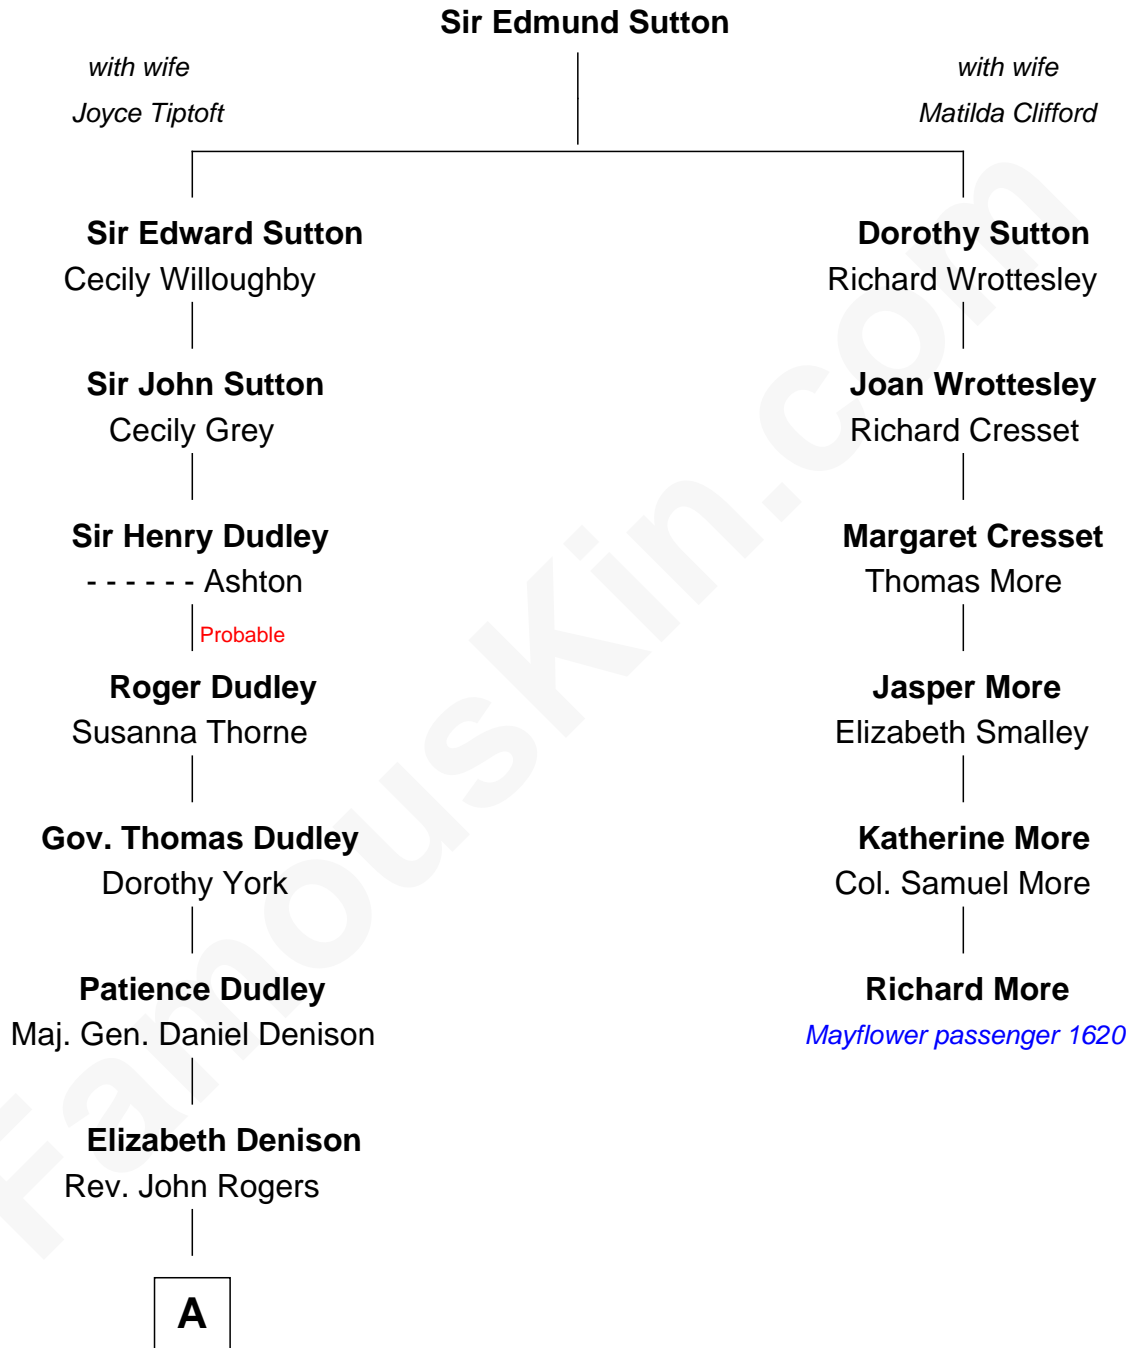

FamousKin.com Relationship Chart of

Kyra Sedgwick

TV and Movie Actress

MAYFLOWER

5th cousin 11 times removed of

Richard More

(c1614 - c1696) Mayflower passenger 1620

A