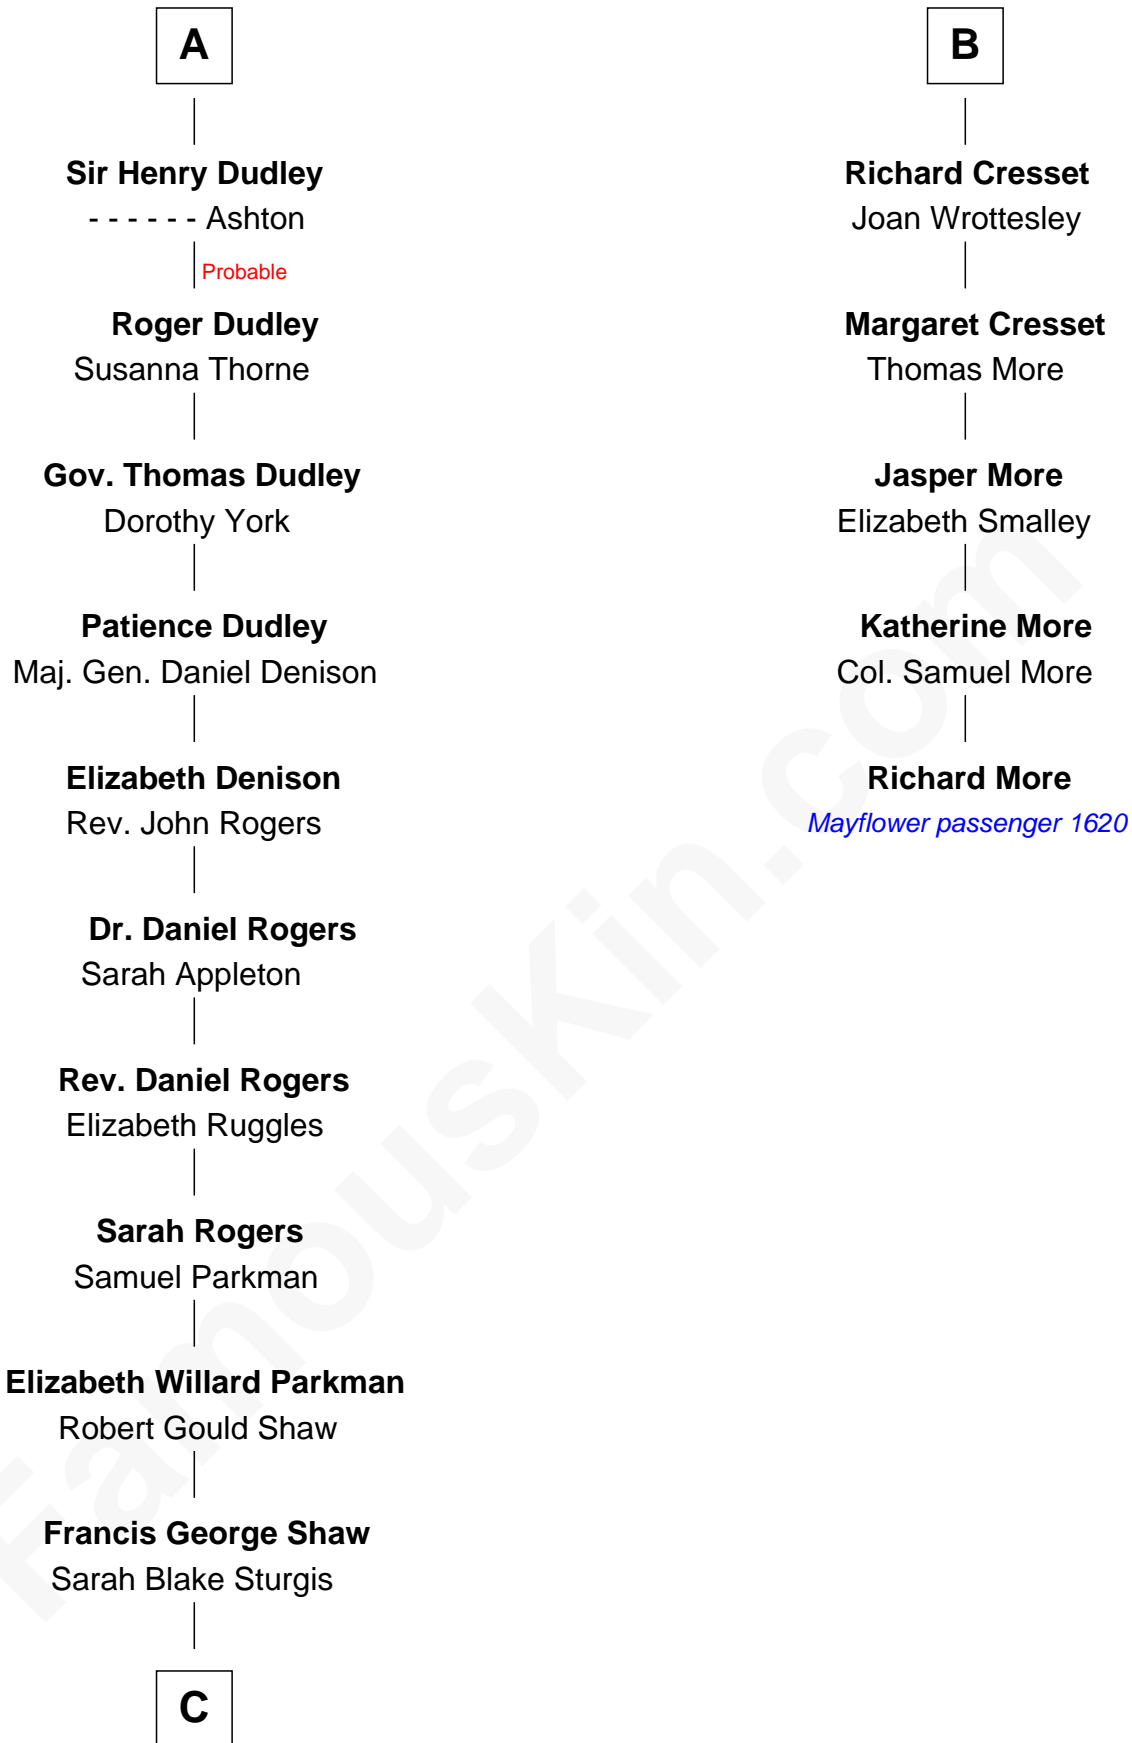

FamousKin.com Relationship Chart of

Kyra Sedgwick

TV and Movie Actress

MAYFLOWER

11th cousin 10 times removed of

Richard More

(c1614 - c1696) Mayflower passenger 1620

C

—
Susanna Shaw
Robert Bowne Minturn

—
Sarah May Minturn
Henry Dwight Sedgwick

—
Robert Minturn Sedgwick
Helen Peabody

—
Henry Dwight Sedgwick
Patricia Ann Rosenwald

—
Kyra Sedgwick
TV and Movie Actress

FamousKin.com