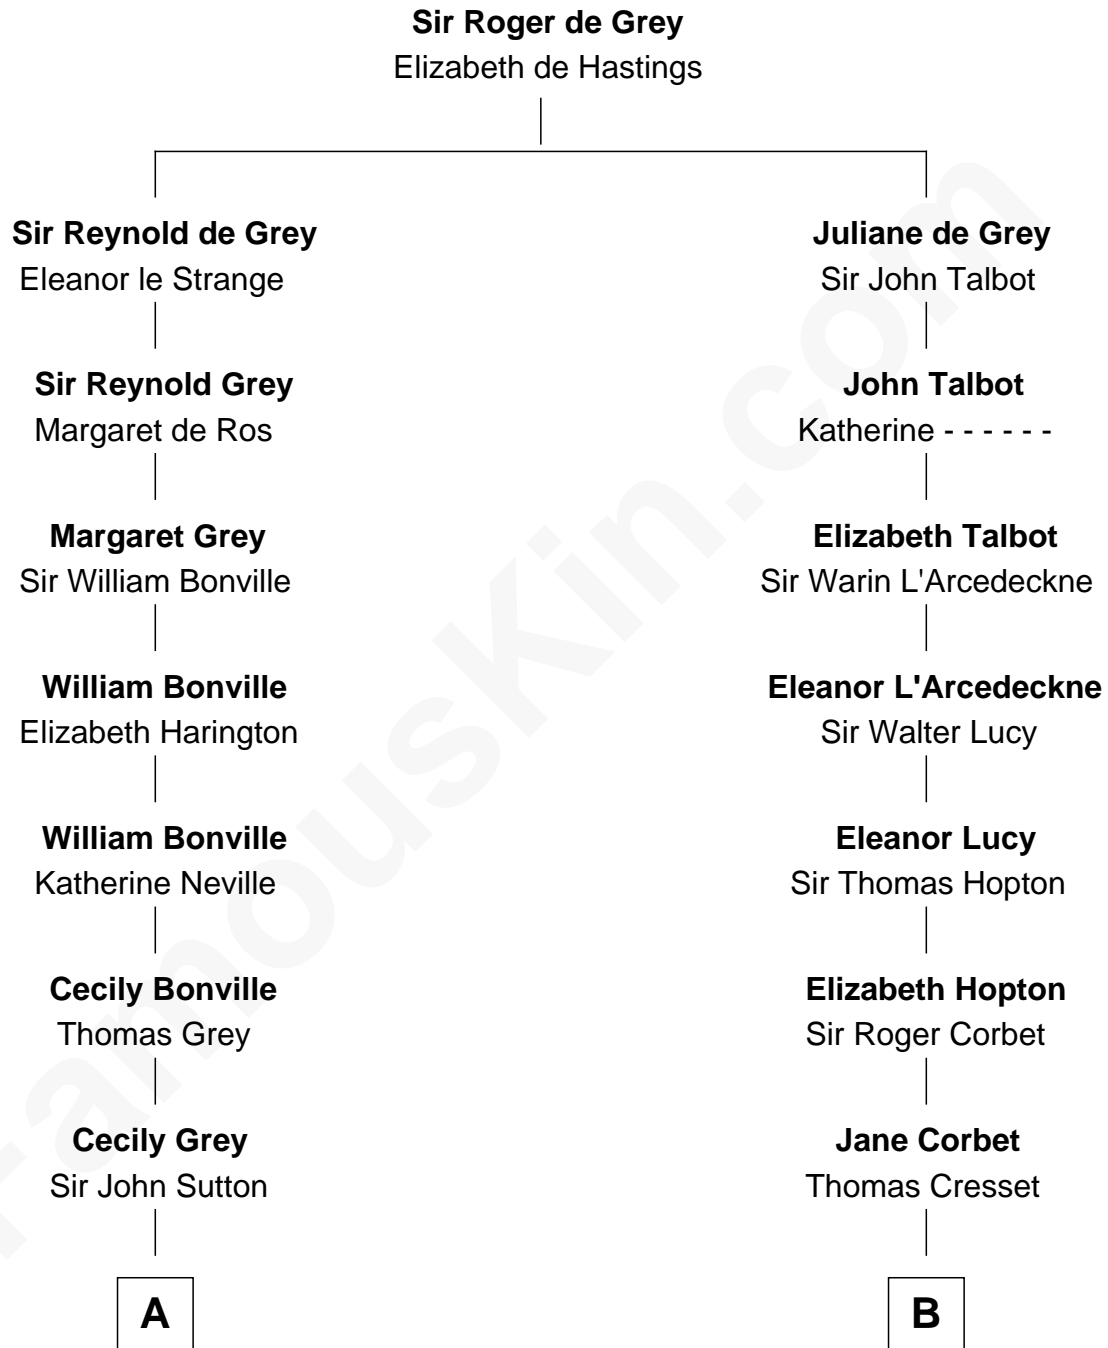

FamousKin.com Relationship Chart of

Kyra Sedgwick

TV and Movie Actress

MAYFLOWER

11th cousin 10 times removed of

Richard More

(c1614 - c1696) Mayflower passenger 1620

C

—
Susanna Shaw
Robert Bowne Minturn

—
Sarah May Minturn
Henry Dwight Sedgwick

—
Robert Minturn Sedgwick
Helen Peabody

—
Henry Dwight Sedgwick
Patricia Ann Rosenwald

—
Kyra Sedgwick
TV and Movie Actress

FamousKin.com