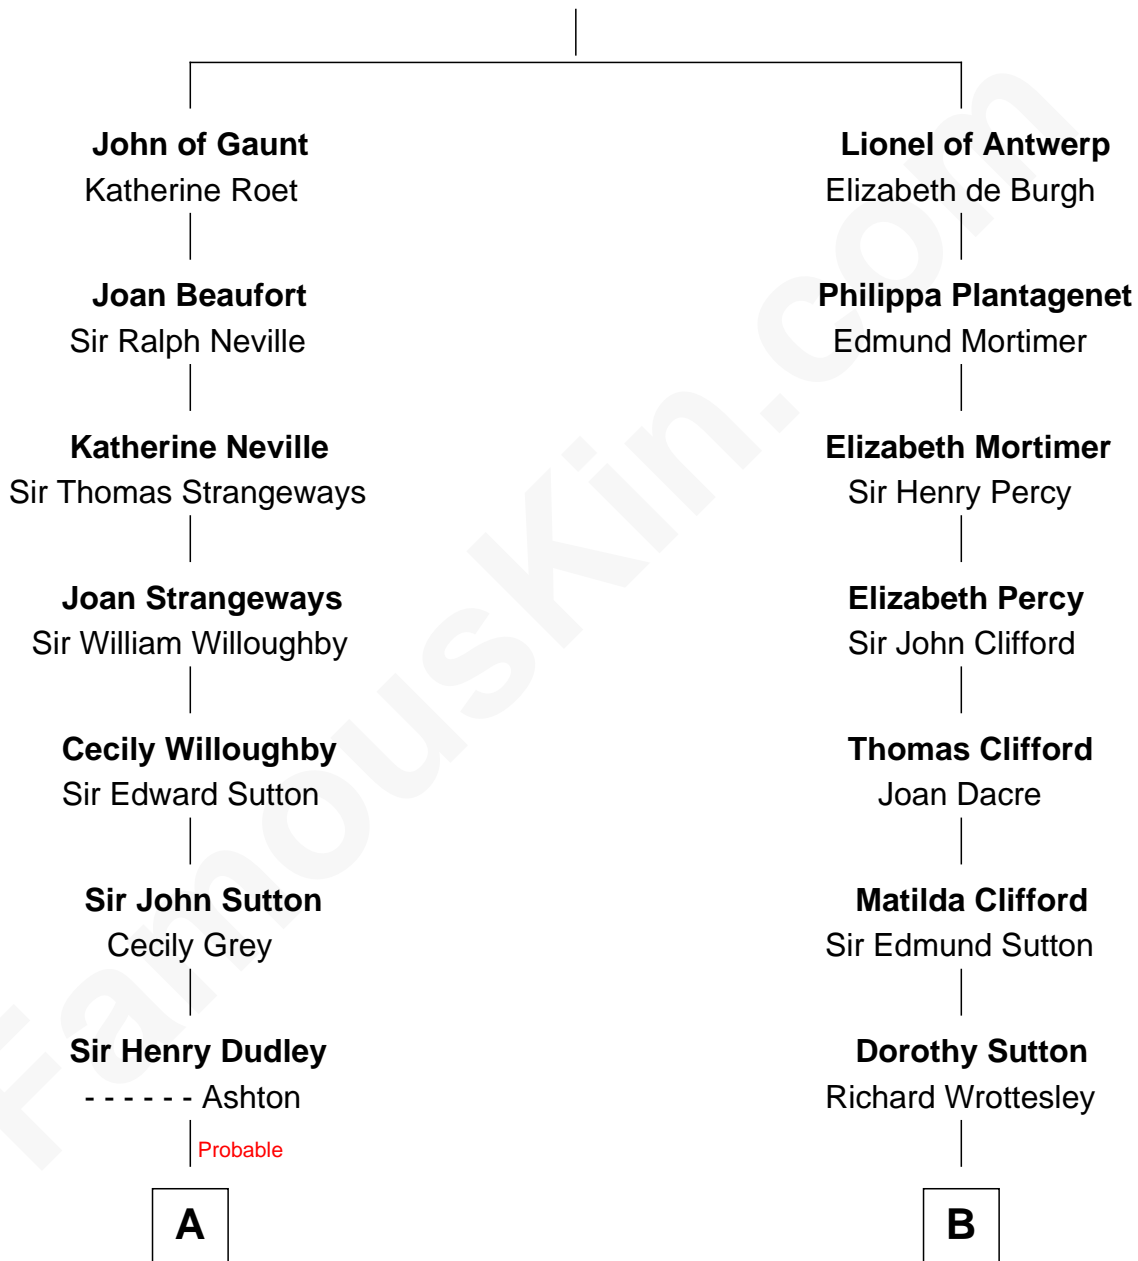

FamousKin.com Relationship Chart of

Kyra Sedgwick

TV and Movie Actress

11th cousin 9 times removed of

Richard More

(c1614 - c1696) Mayflower passenger 1620

MAYFLOWER

Edward III, King of England

Philippa of Hainault

C

—
Sarah May Minturn
Henry Dwight Sedgwick

—
Robert Minturn Sedgwick
Helen Peabody

—
Henry Dwight Sedgwick
Patricia Ann Rosenwald

—
Kyra Sedgwick
TV and Movie Actress

FamousKin.com