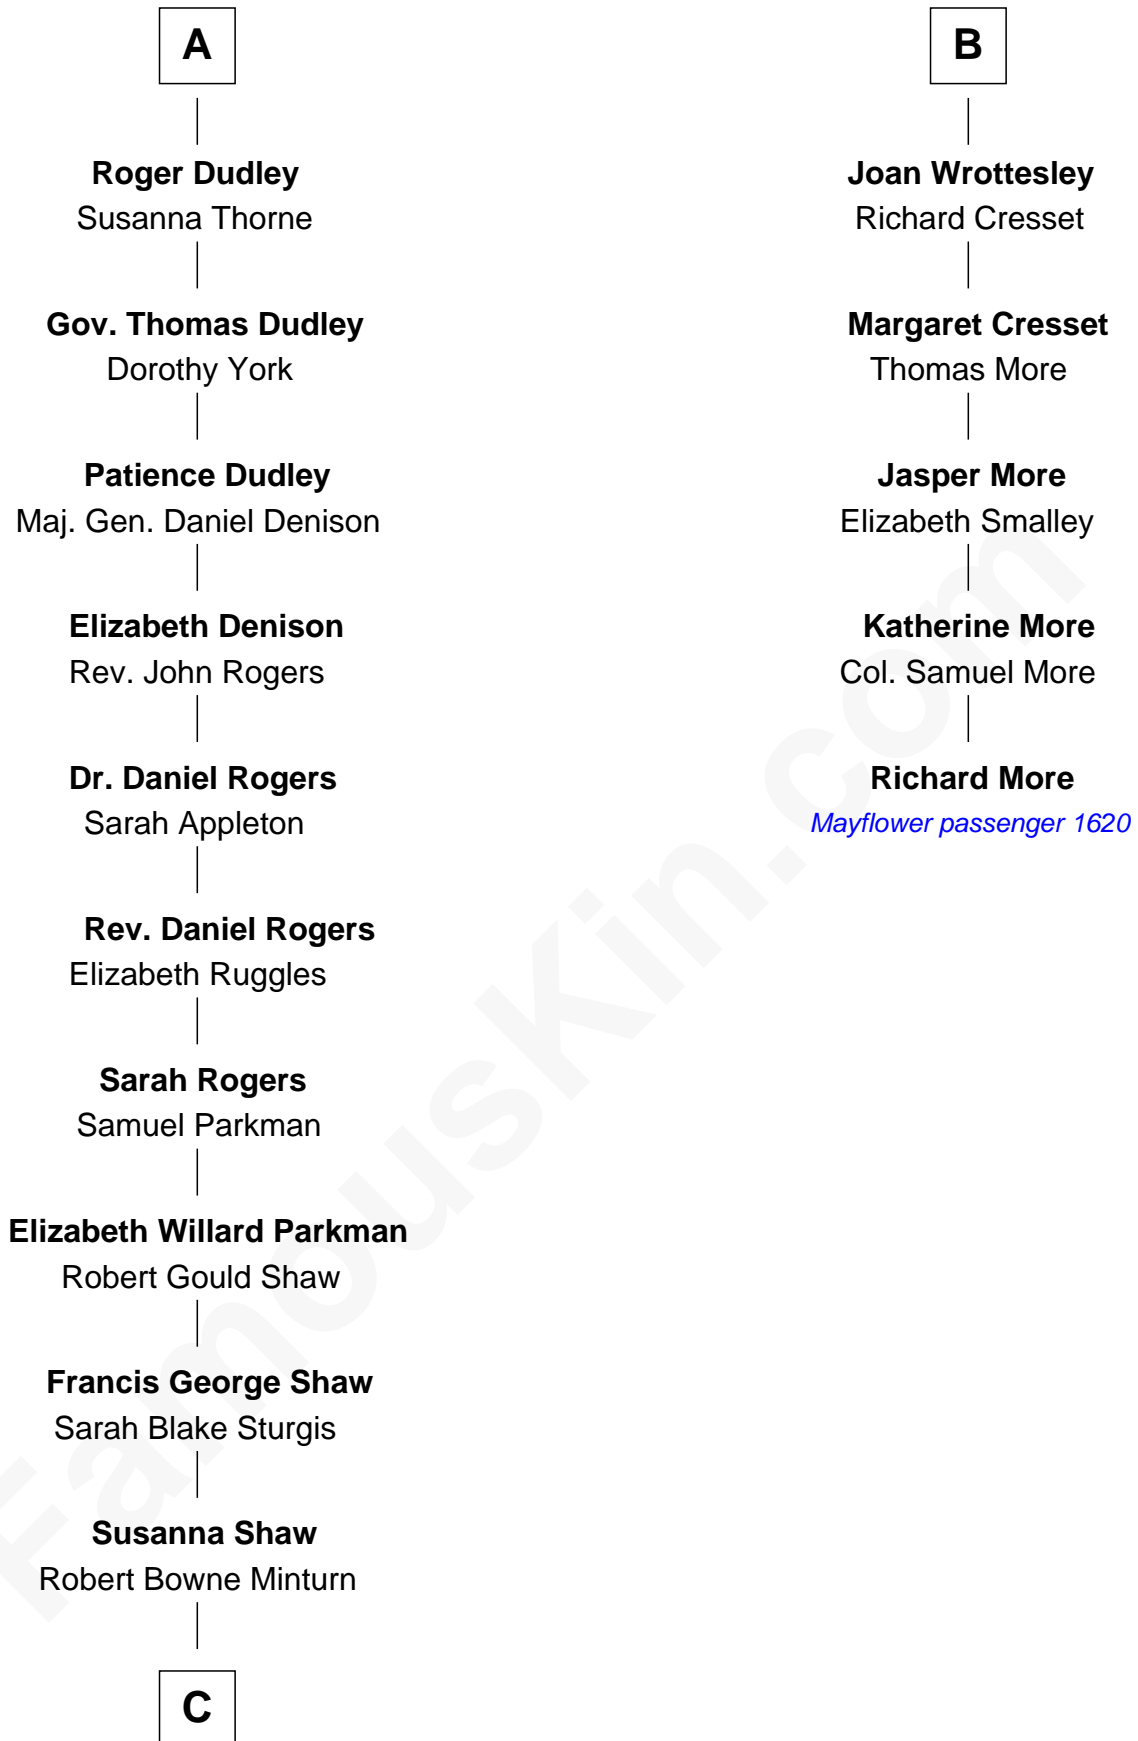

FamousKin.com Relationship Chart of

Kyra Sedgwick

TV and Movie Actress

11th cousin 9 times removed of

Richard More

(c1614 - c1696) Mayflower passenger 1620

MAYFLOWER

Edward III, King of England

Philippa of Hainault

C

—
Sarah May Minturn
Henry Dwight Sedgwick

—
Robert Minturn Sedgwick
Helen Peabody

—
Henry Dwight Sedgwick
Patricia Ann Rosenwald

—
Kyra Sedgwick
TV and Movie Actress

FamousKin.com