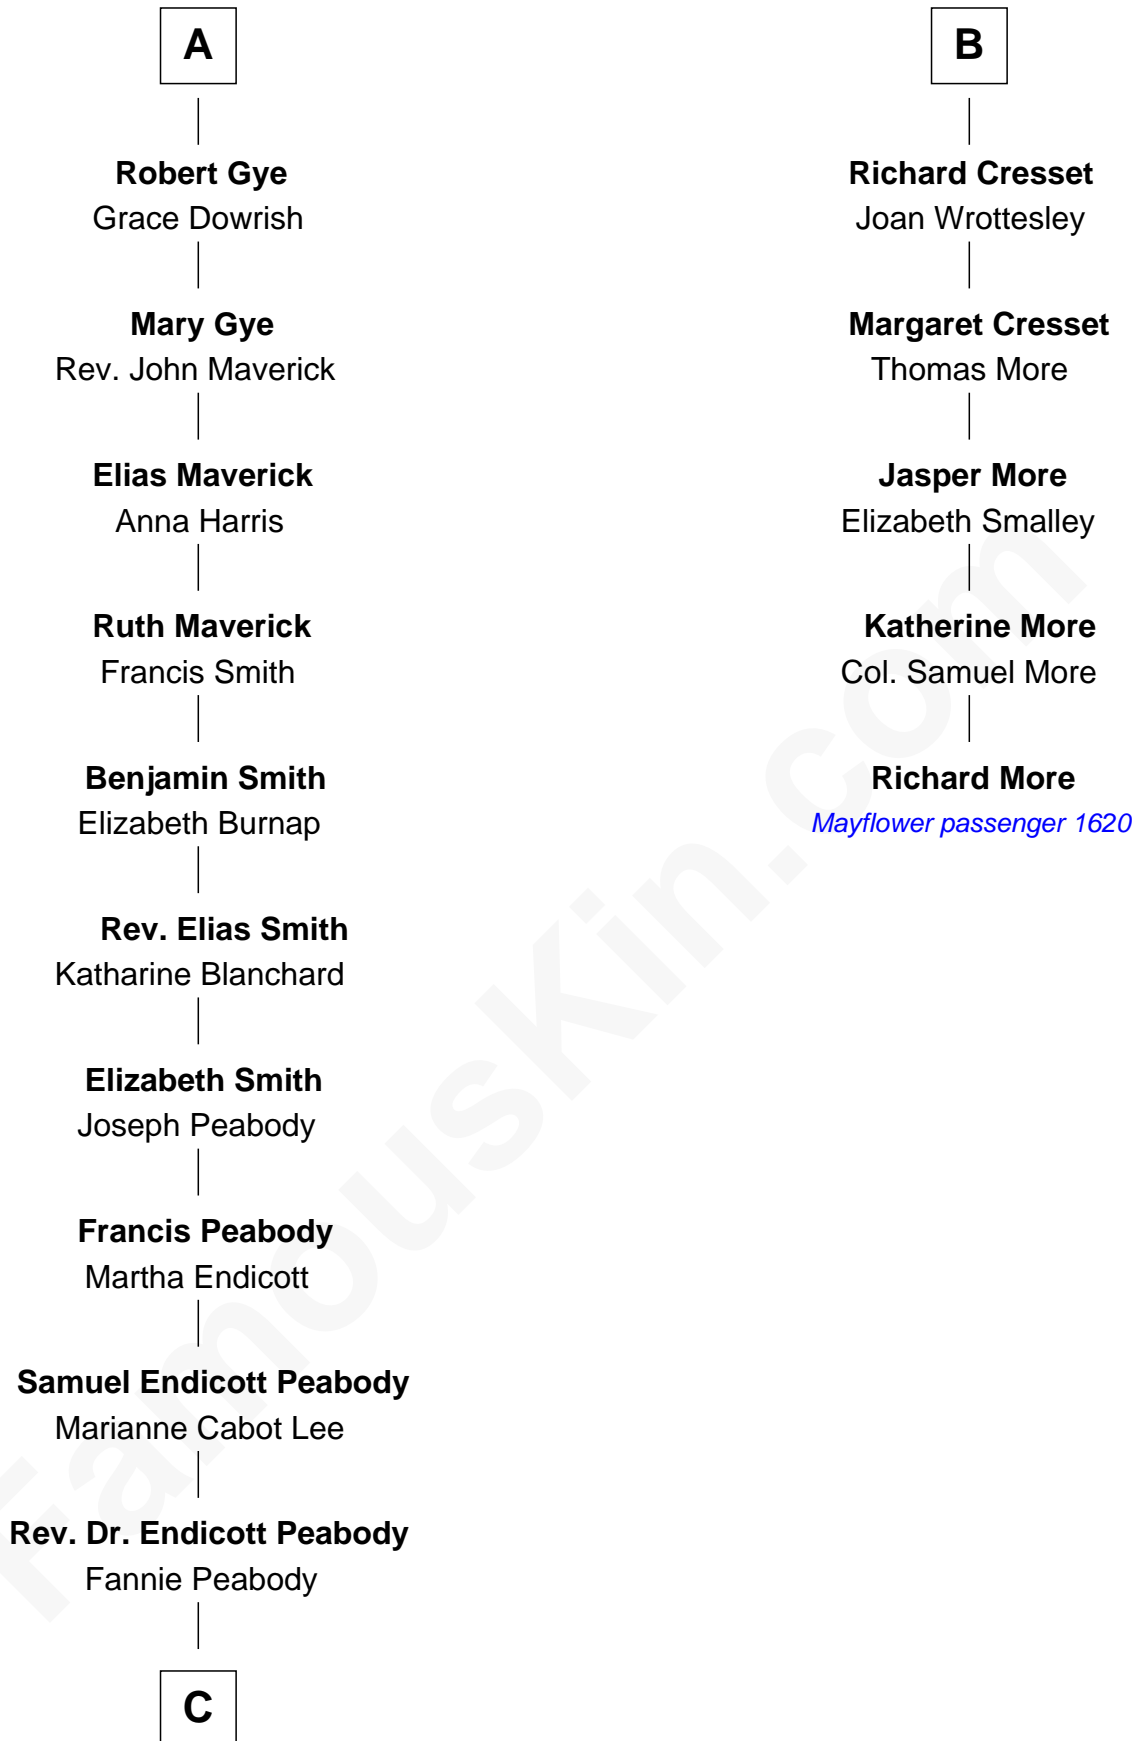

FamousKin.com Relationship Chart of

Kyra Sedgwick

TV and Movie Actress

11th cousin 8 times removed of

Richard More

(c1614 - c1696) Mayflower passenger 1620

MAYFLOWER

Henry Plantagenet

Maud de Chaworth

Eleanor Plantagenet

Richard Fitzalan

John Fitzalan

Eleanor Maltravers

Joan Fitzalan

Sir William Echyngnam

Joan Echyngnam

John de Mowbray

John de Mowbray

Elizabeth de Segrave

Margaret Mowbray

Sir Reginald Lucy

Sir Walter Lucy

Eleanor L'Arcedeckne

Eleanor Lucy

Sir Thomas Hopton

Elizabeth Hopton

Sir Roger Corbet

Jane Corbet

Thomas Cresset

B

C

Helen Peabody
Robert Minturn Sedgwick