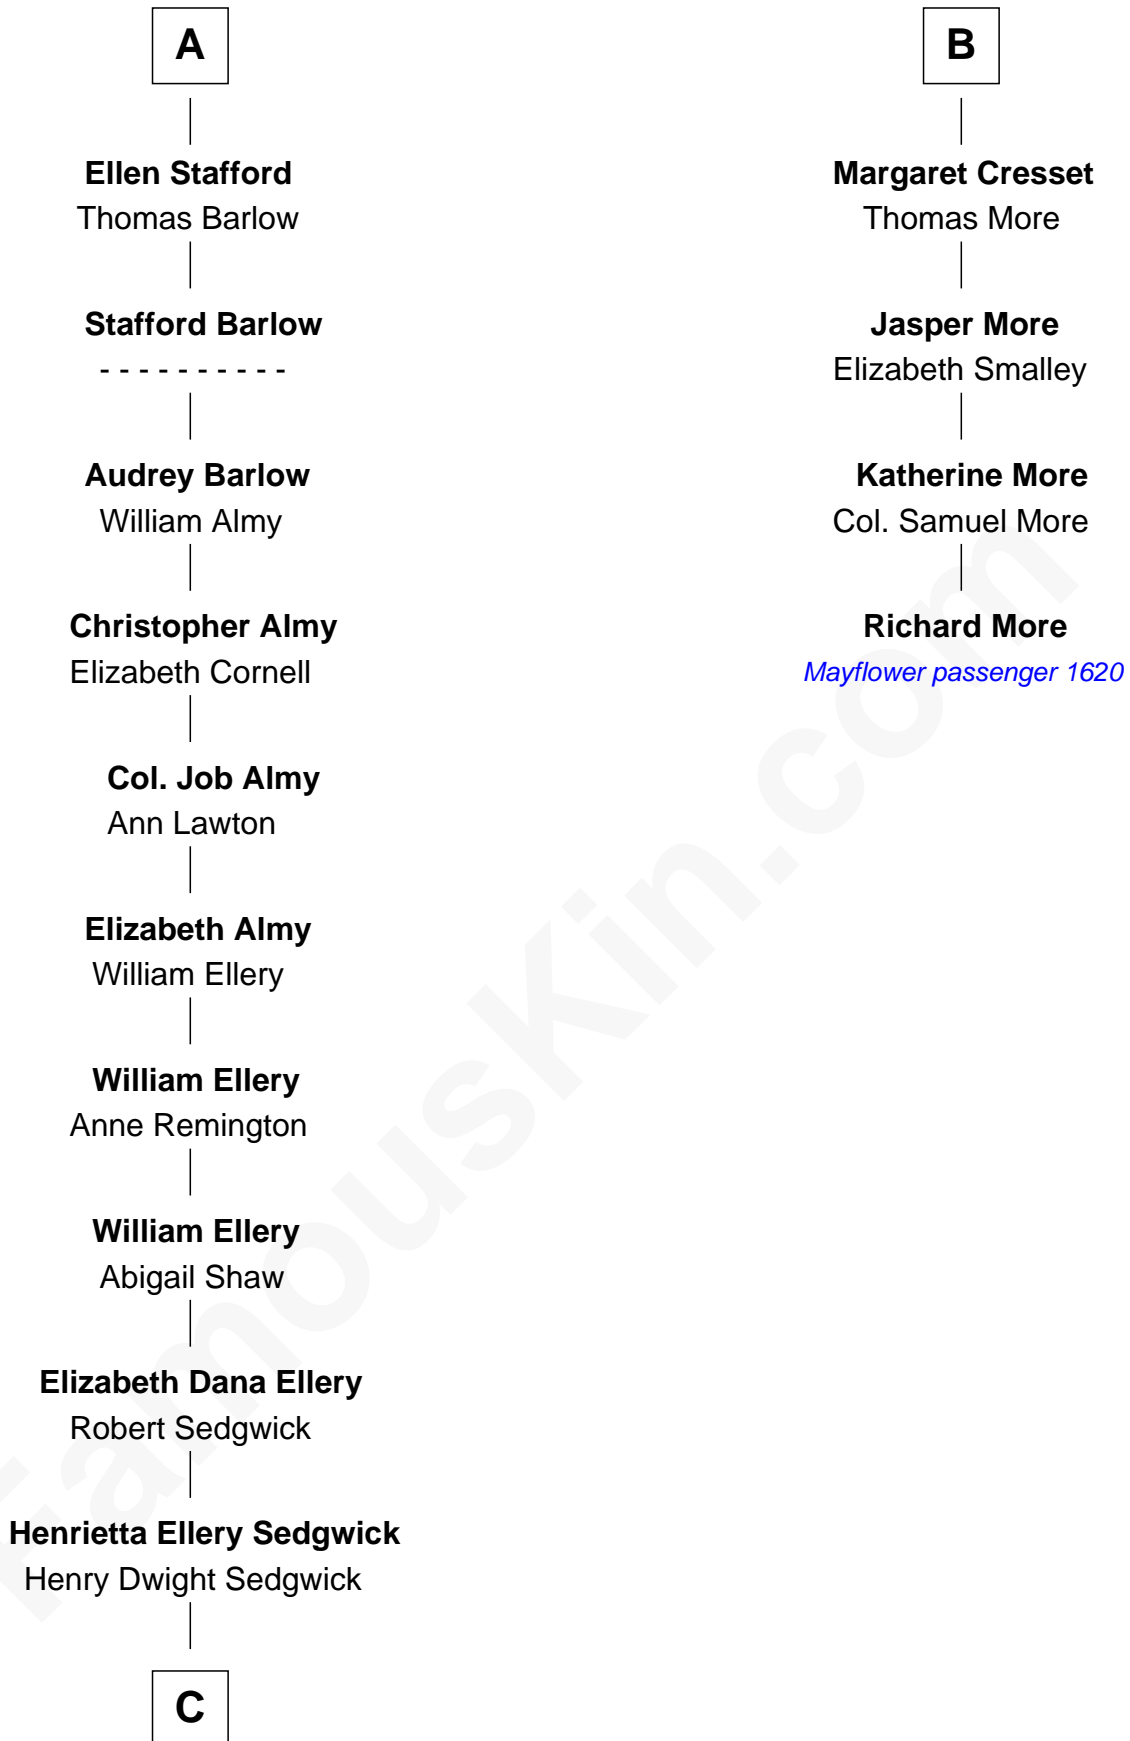

FamousKin.com Relationship Chart of

Kyra Sedgwick

TV and Movie Actress

MAYFLOWER

10th cousin 10 times removed of

Richard More

(c1614 - c1696) Mayflower passenger 1620

C

Henry Dwight Sedgwick

Sarah May Minturn

Robert Minturn Sedgwick

Helen Peabody

Henry Dwight Sedgwick

Patricia Ann Rosenwald

Kyra Sedgwick

TV and Movie Actress