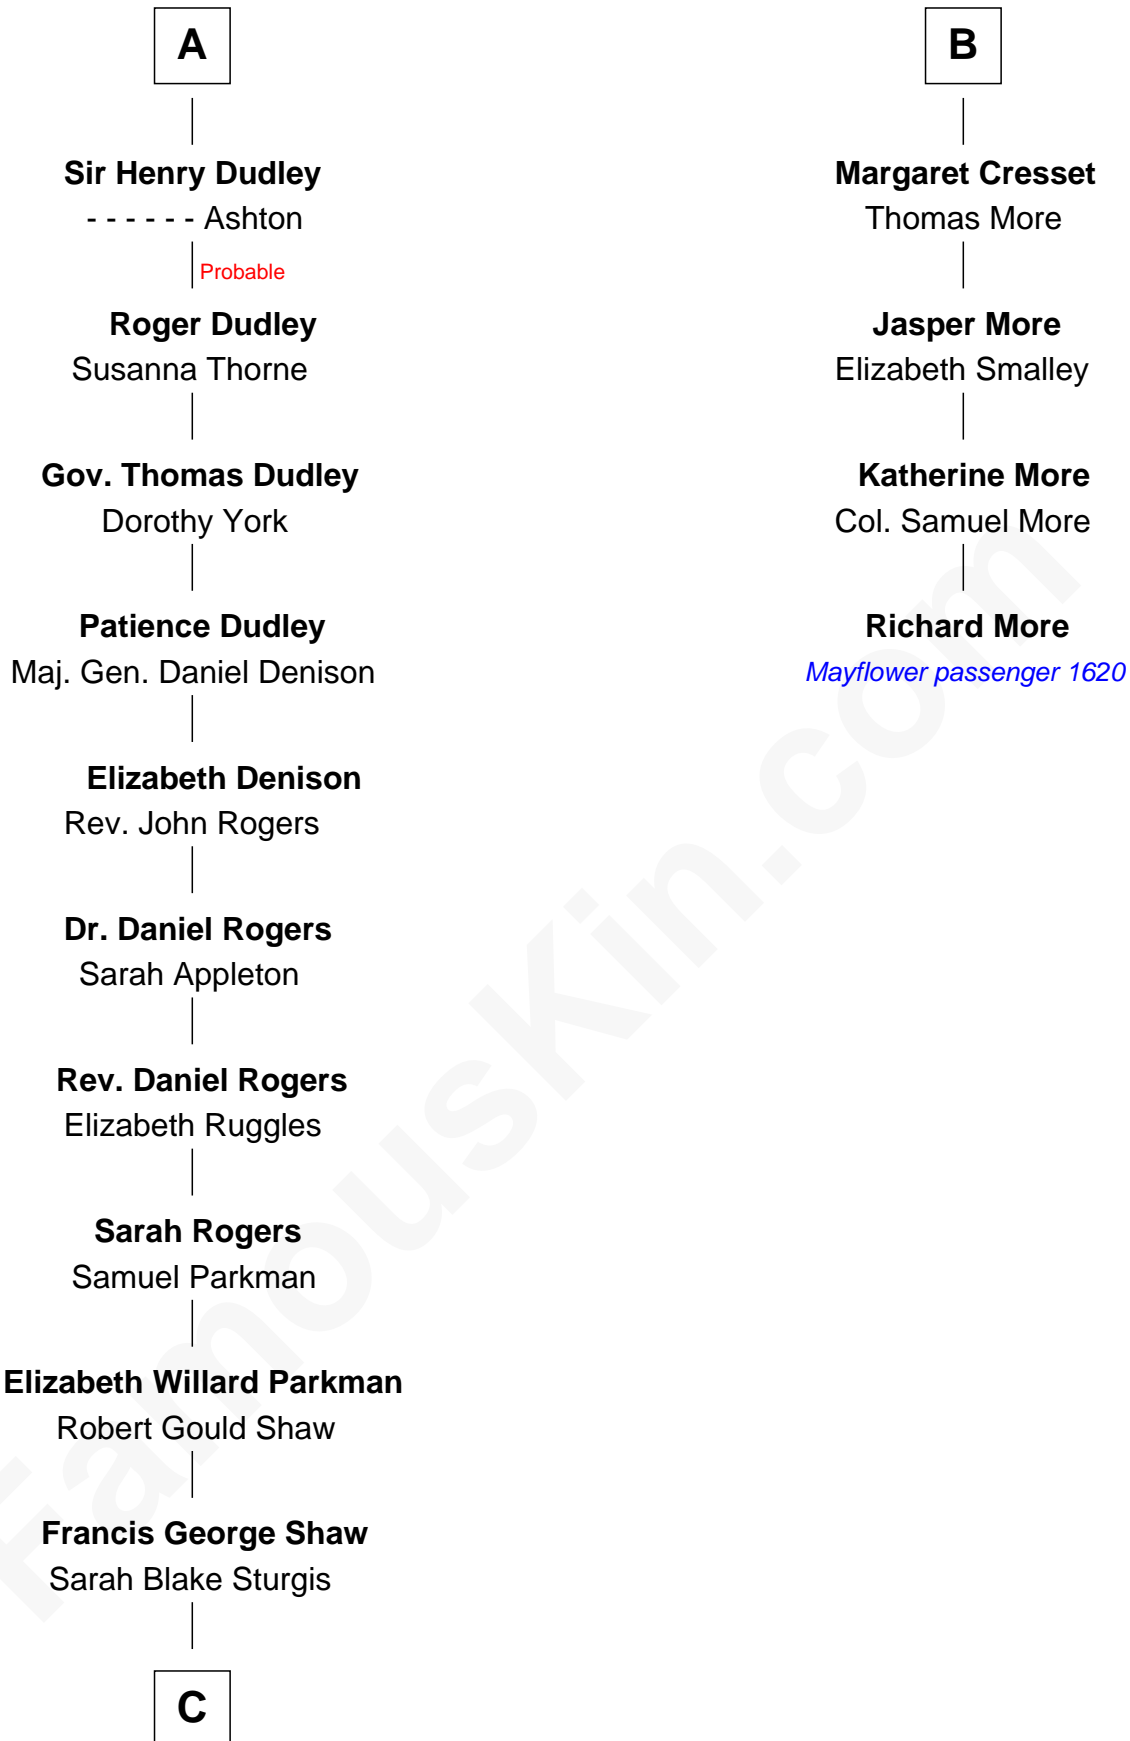

# FamousKin.com Relationship Chart of

**Kyra Sedgwick**

*TV and Movie Actress*

**MAYFLOWER**

10th cousin 11 times removed of

**Richard More**

*(c1614 - c1696) Mayflower passenger 1620*

**Margaret de Audley**

**Matilda Clifford**

Sir Edmund Sutton

**Dorothy Sutton**

Richard Wrottesley

**Joan Wrottesley**

Richard Cresset

**B**

**C**

—  
**Susanna Shaw**

Robert Bowne Minturn

—  
**Sarah May Minturn**

Henry Dwight Sedgwick

—  
**Robert Minturn Sedgwick**

Helen Peabody

—  
**Henry Dwight Sedgwick**

Patricia Ann Rosenwald