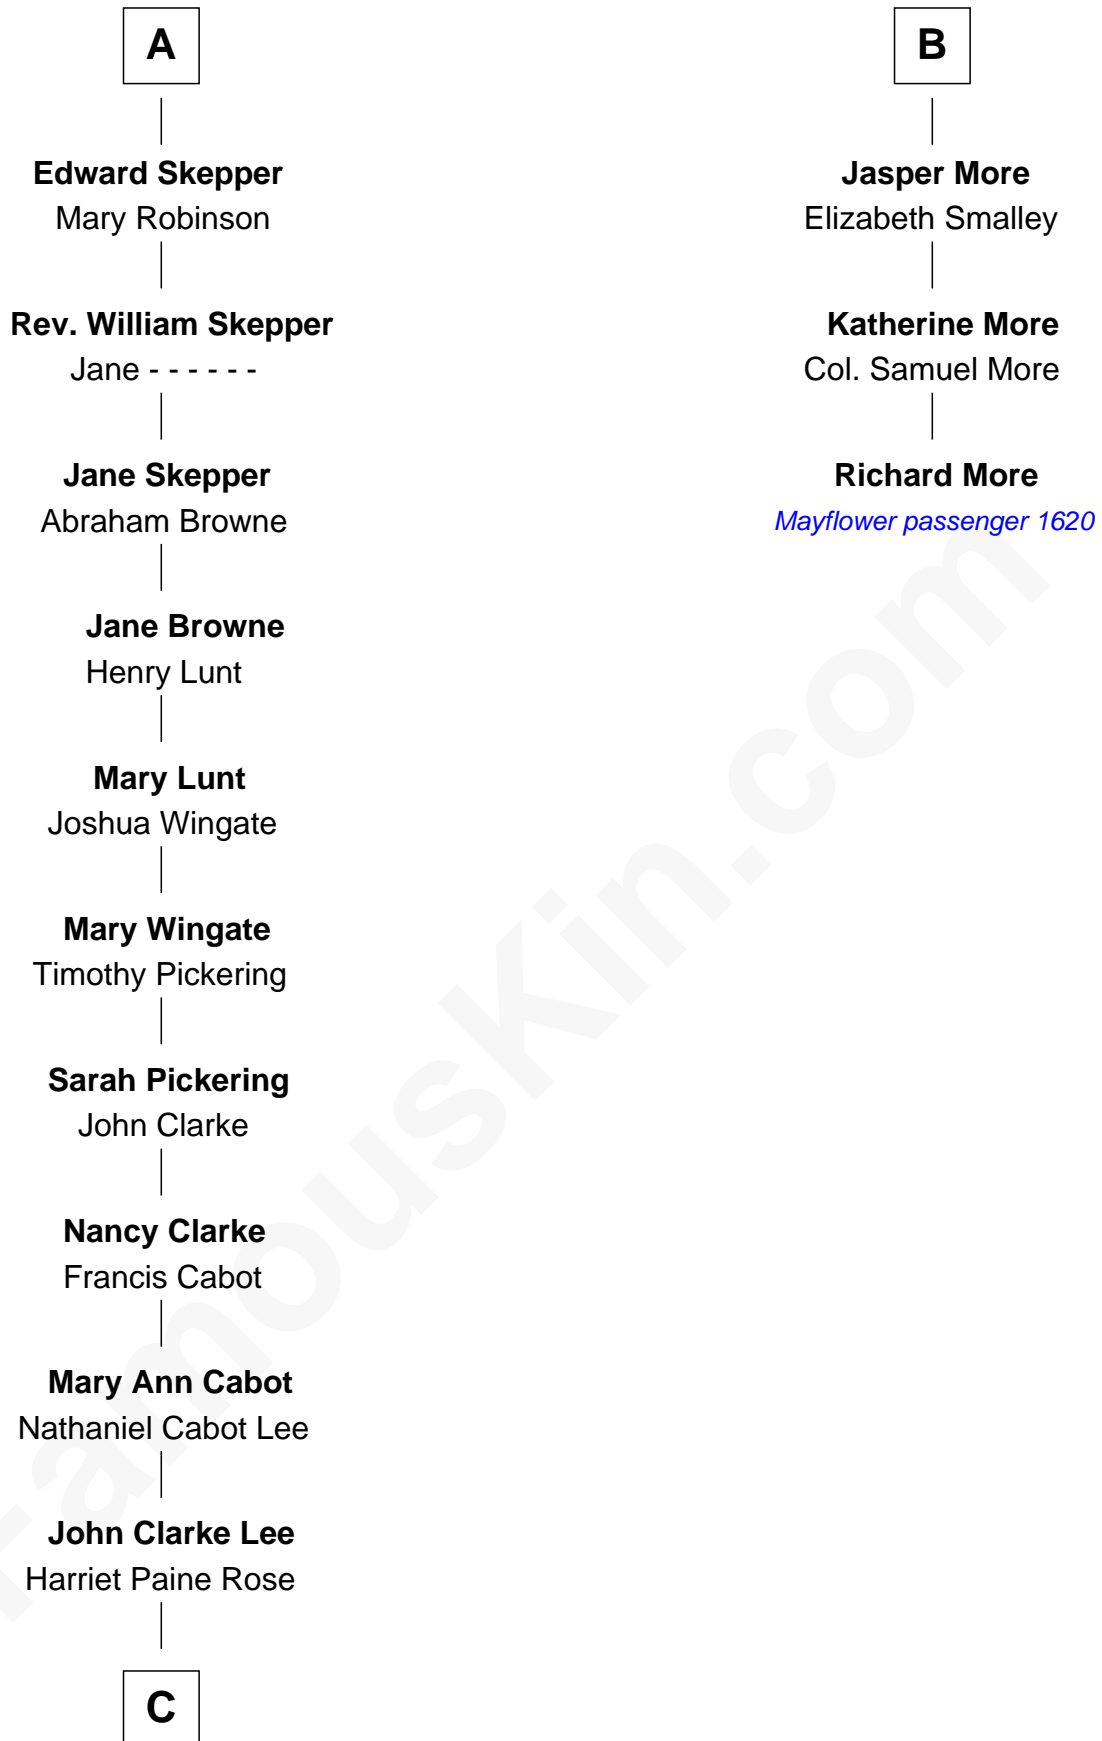

FamousKin.com Relationship Chart of

Kyra Sedgwick

TV and Movie Actress

9th cousin 12 times removed of

Richard More

(c1614 - c1696) Mayflower passenger 1620

MAYFLOWER

C

—
Marianne Cabot Lee
Samuel Endicott Peabody

—
Rev. Dr. Endicott Peabody
Fannie Peabody

—
Helen Peabody
Robert Minturn Sedgwick

—
Henry Dwight Sedgwick
Patricia Ann Rosenwald

—
Kyra Sedgwick
TV and Movie Actress