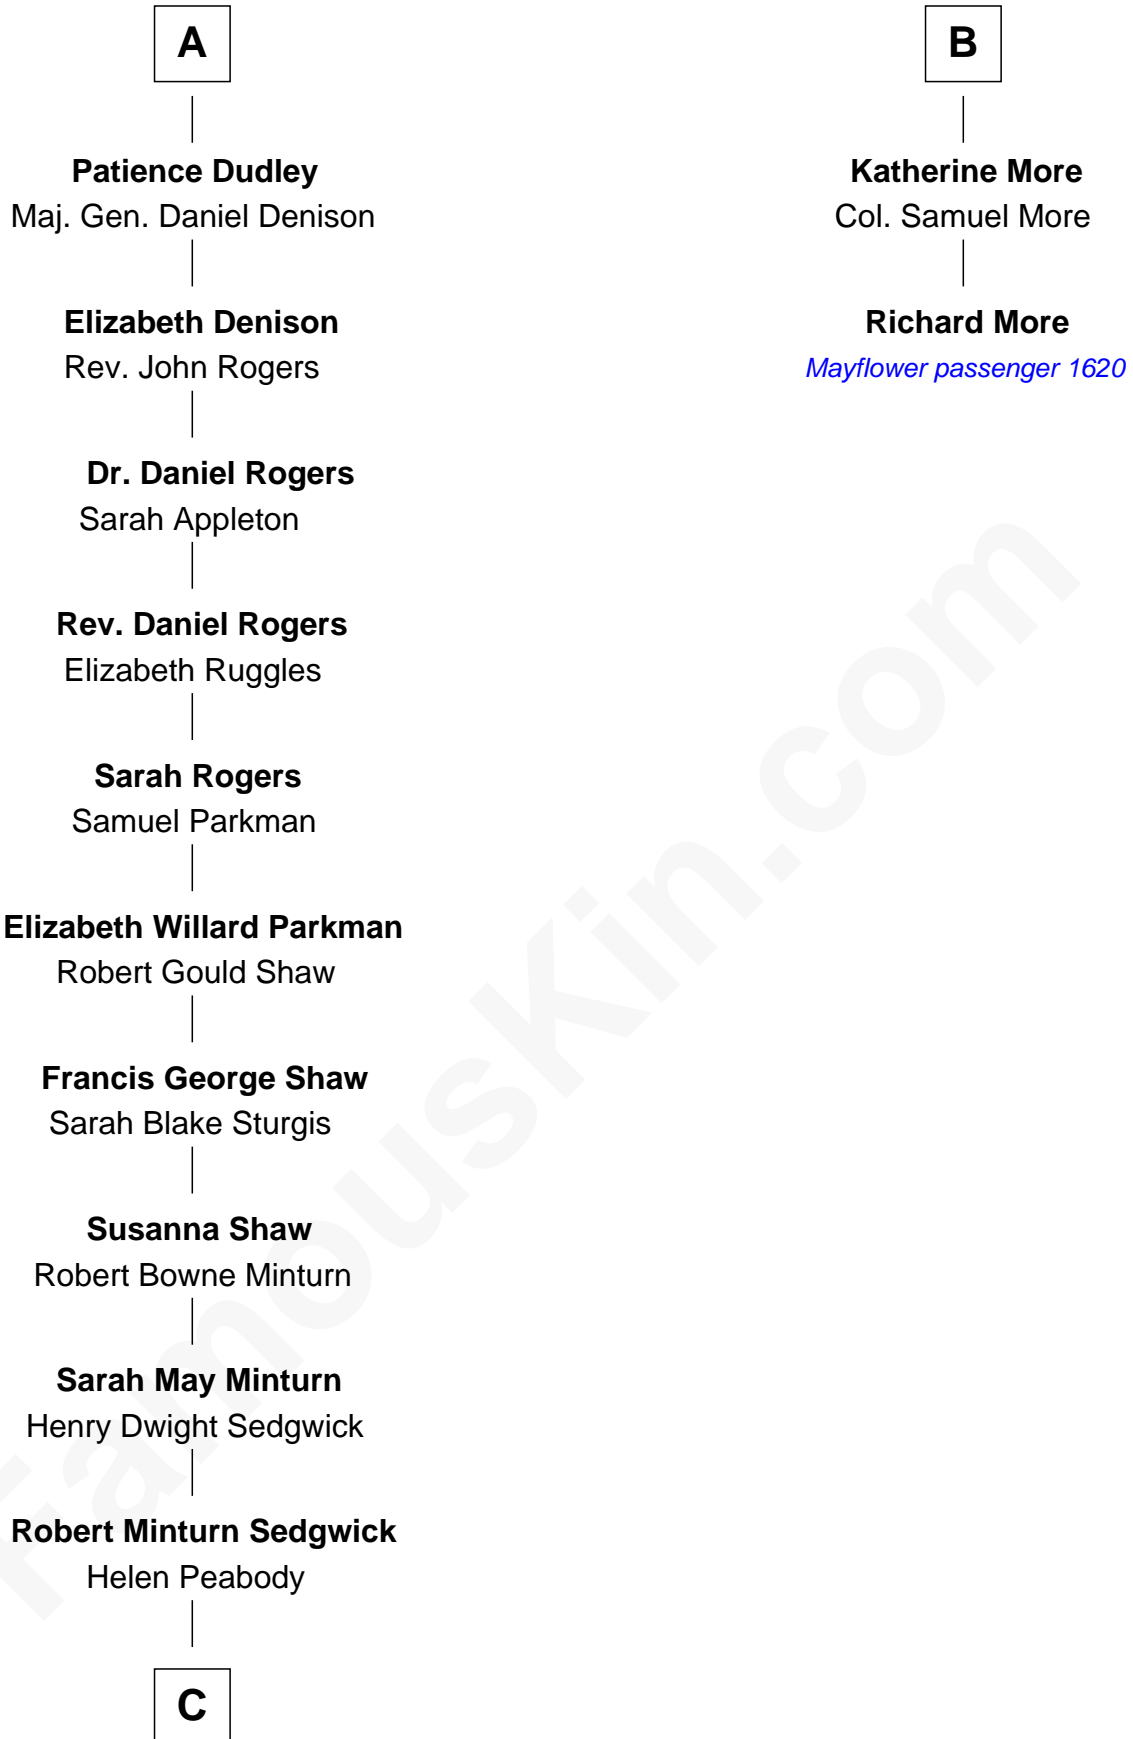

FamousKin.com Relationship Chart of

Kyra Sedgwick

TV and Movie Actress

MAYFLOWER

8th cousin 10 times removed of

Richard More

(c1614 - c1696) Mayflower passenger 1620

C

Henry Dwight Sedgwick

Patricia Ann Rosenwald

Kyra Sedgwick

TV and Movie Actress

FamousKin.com