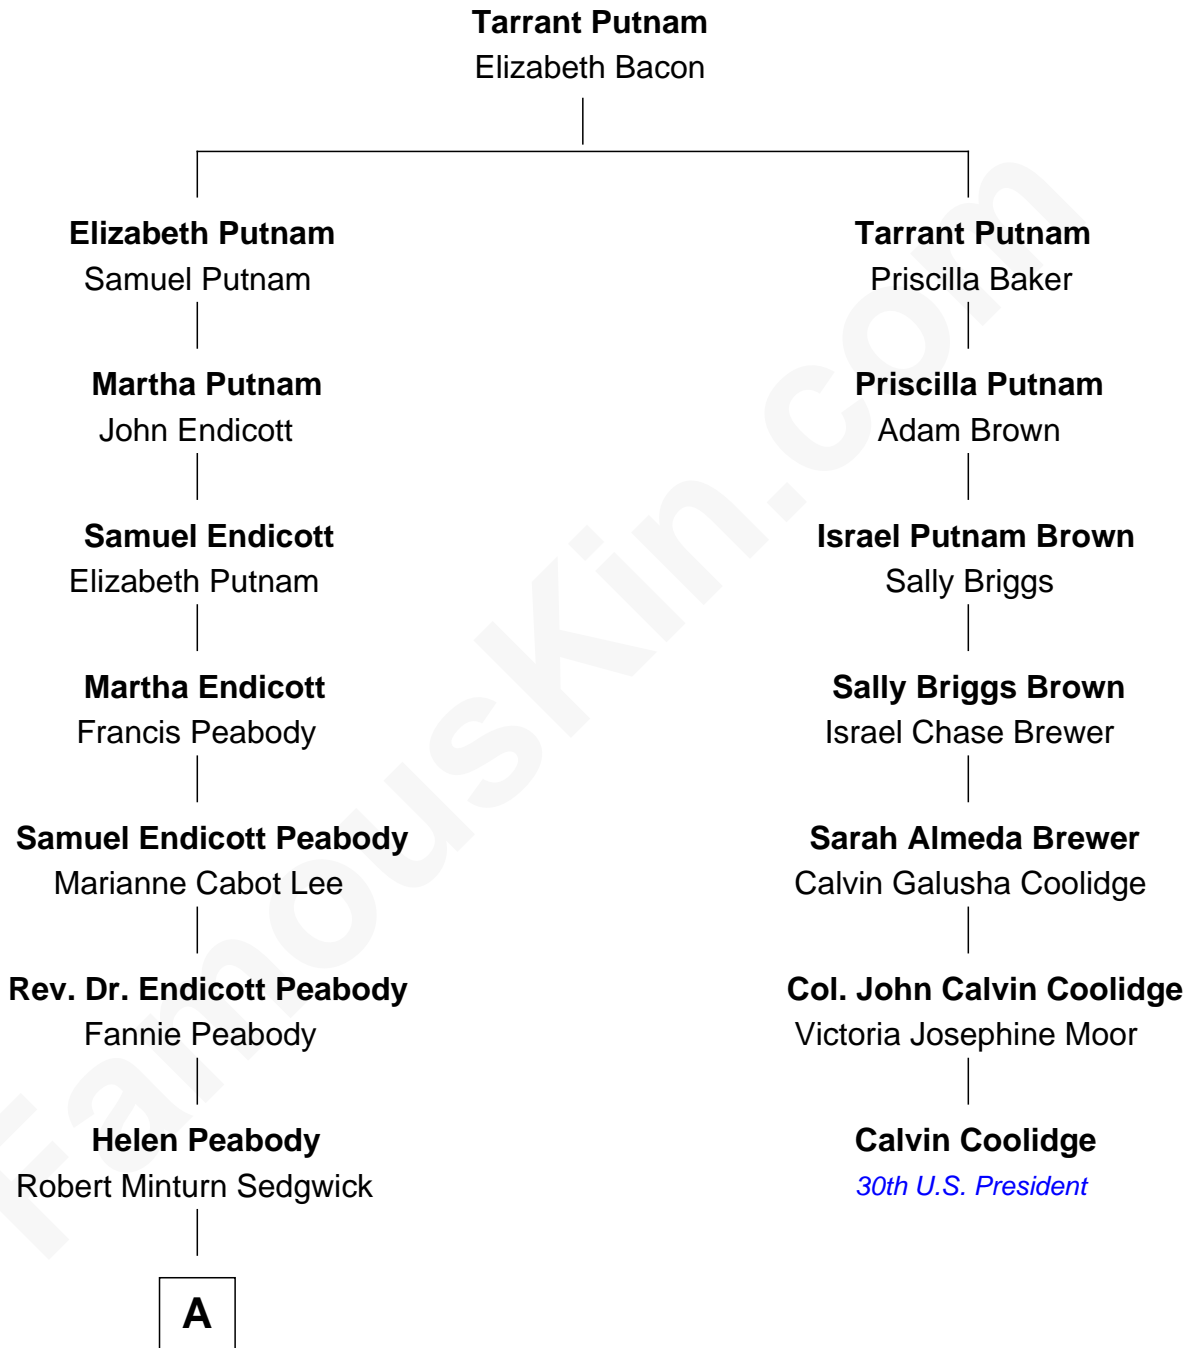

FamousKin.com Relationship Chart of

Kyra Sedgwick

TV and Movie Actress

6th cousin 2 times removed of

Calvin Coolidge

30th U.S. President

A

Henry Dwight Sedgwick

Patricia Ann Rosenwald

Kyra Sedgwick

TV and Movie Actress

FamousKin.com