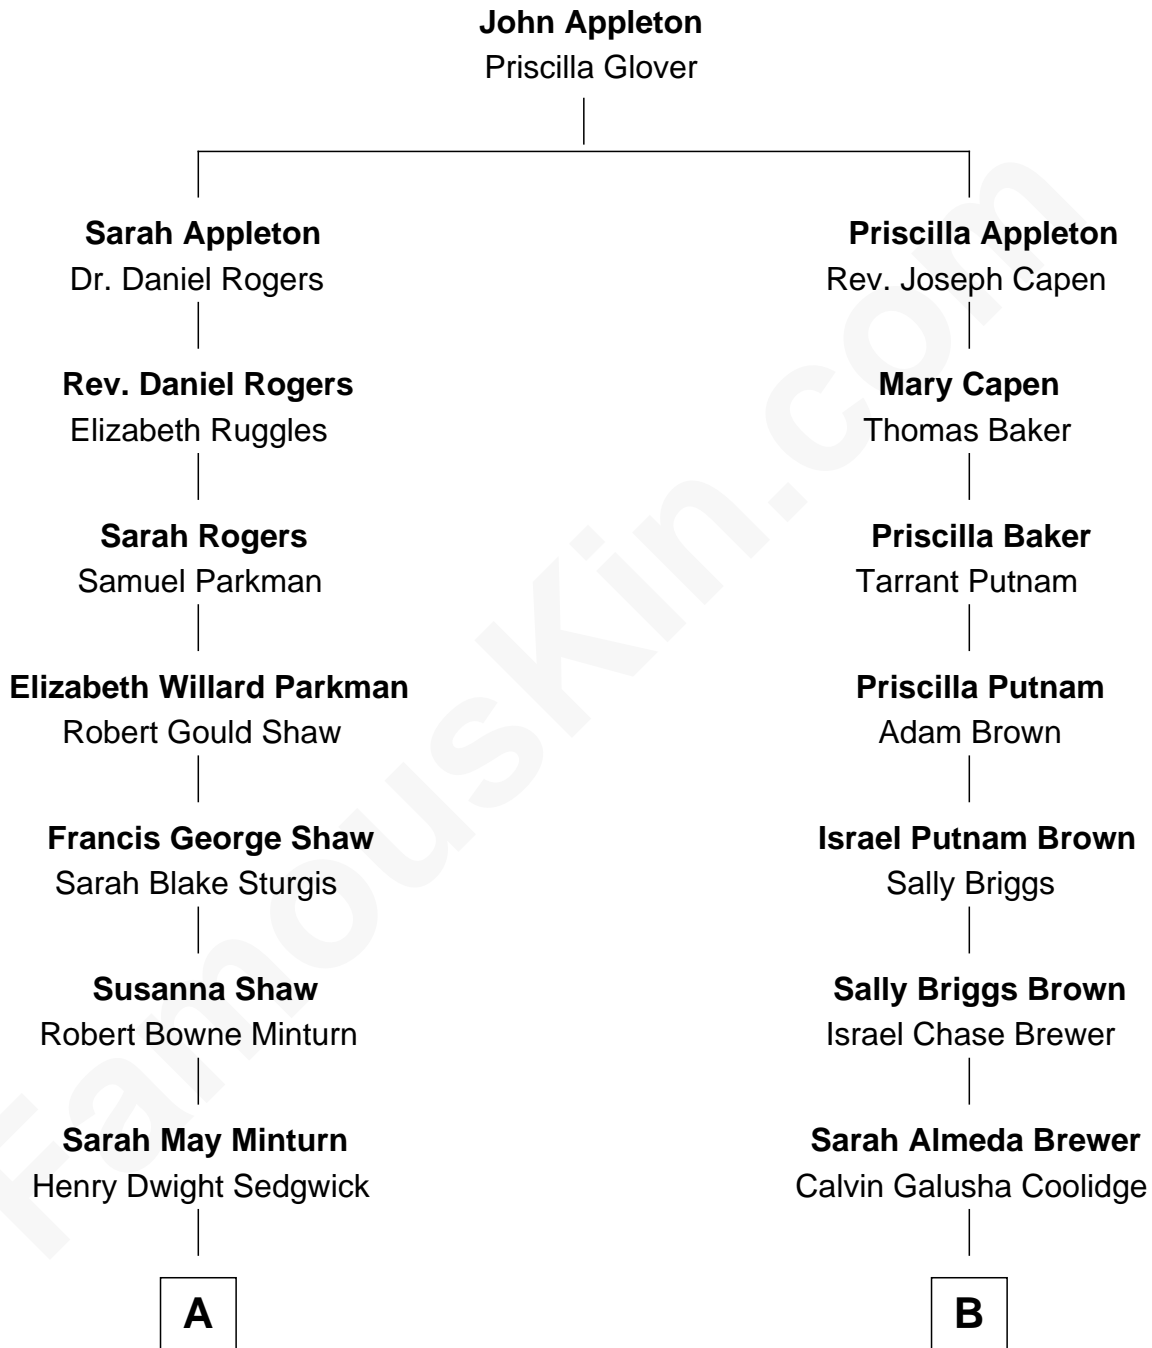

## Relationship Chart of

**Kyra Sedgwick**

*TV and Movie Actress*

8th cousin 1 time removed of

**Calvin Coolidge**

*30th U.S. President*

FamousKin.com