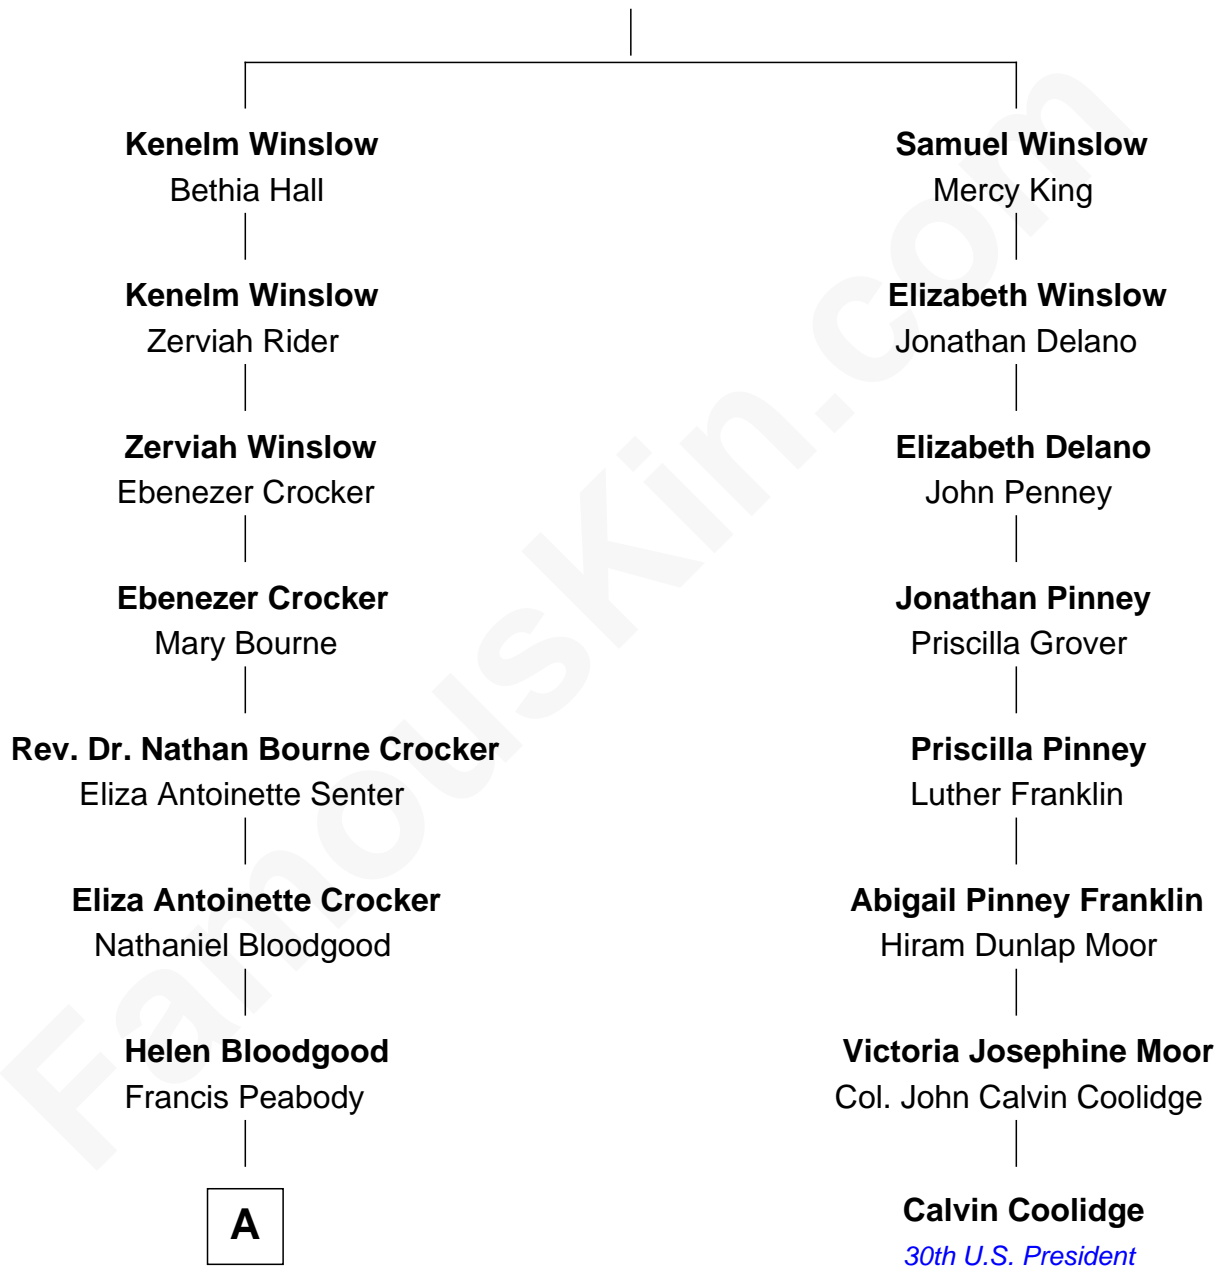

# FamousKin.com Relationship Chart of

**Kyra Sedgwick**

*TV and Movie Actress*

7th cousin 3 times removed of

**Calvin Coolidge**

*30th U.S. President*

**Kenelm Winslow**

Mercy Worden

**A**

—  
**Fannie Peabody**  
Rev. Dr. Endicott Peabody

—  
**Helen Peabody**  
Robert Minturn Sedgwick

—  
**Henry Dwight Sedgwick**  
Patricia Ann Rosenwald

—  
**Kyra Sedgwick**  
*TV and Movie Actress*