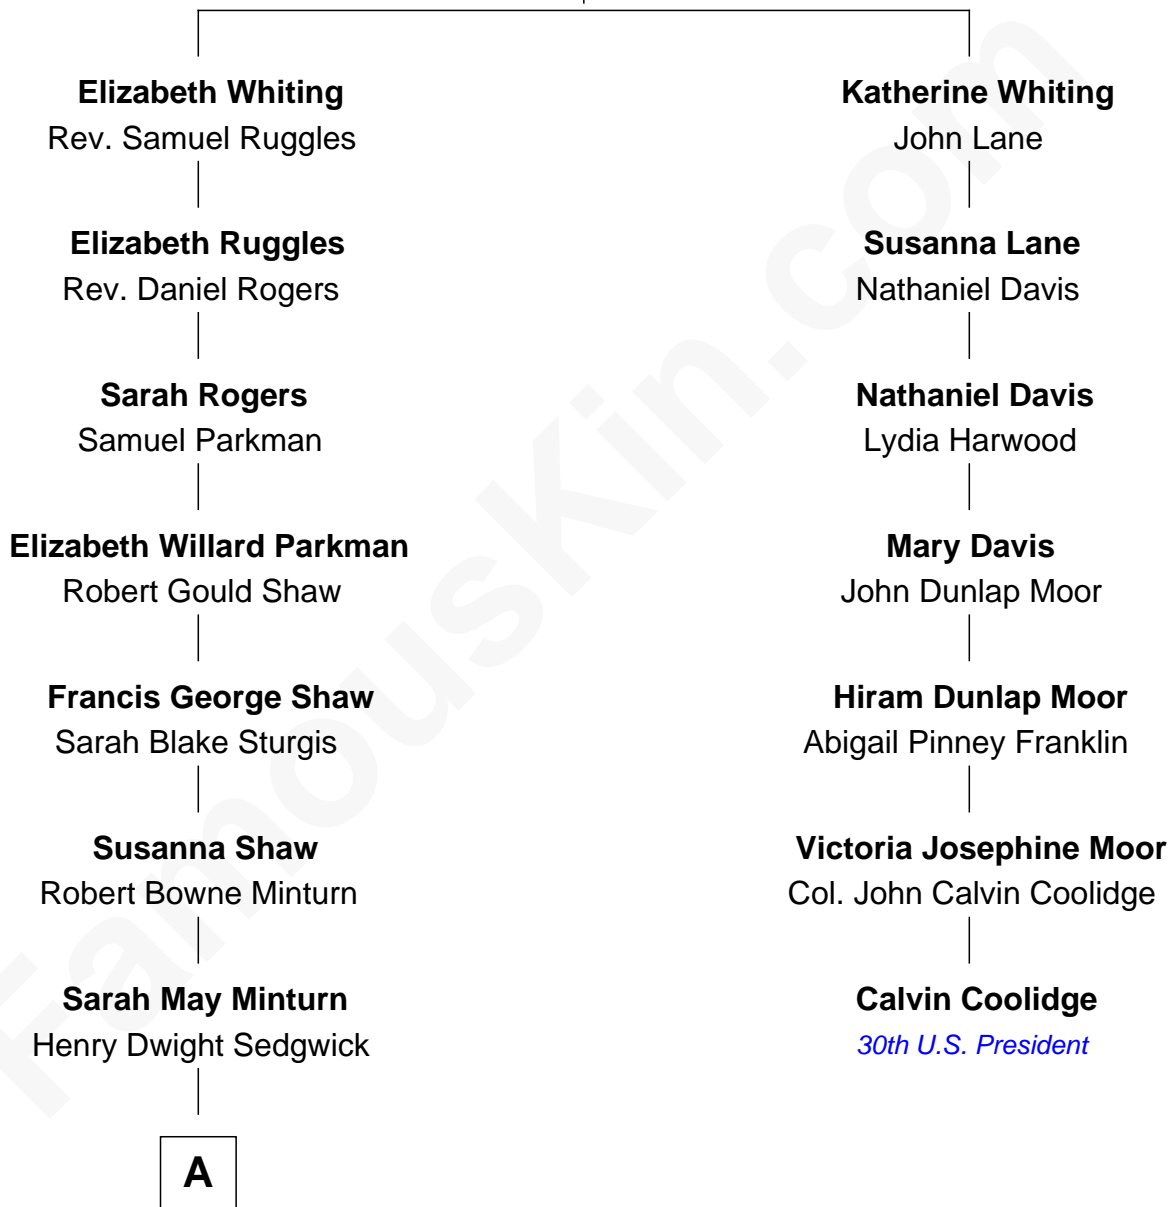

FamousKin.com Relationship Chart of

Kyra Sedgwick

TV and Movie Actress

6th cousin 3 times removed of

Calvin Coolidge

30th U.S. President

Samuel Whiting

Elizabeth Read

A

Robert Minturn Sedgwick

Helen Peabody

Henry Dwight Sedgwick

Patricia Ann Rosenwald

Kyra Sedgwick

TV and Movie Actress

FamousKin.com