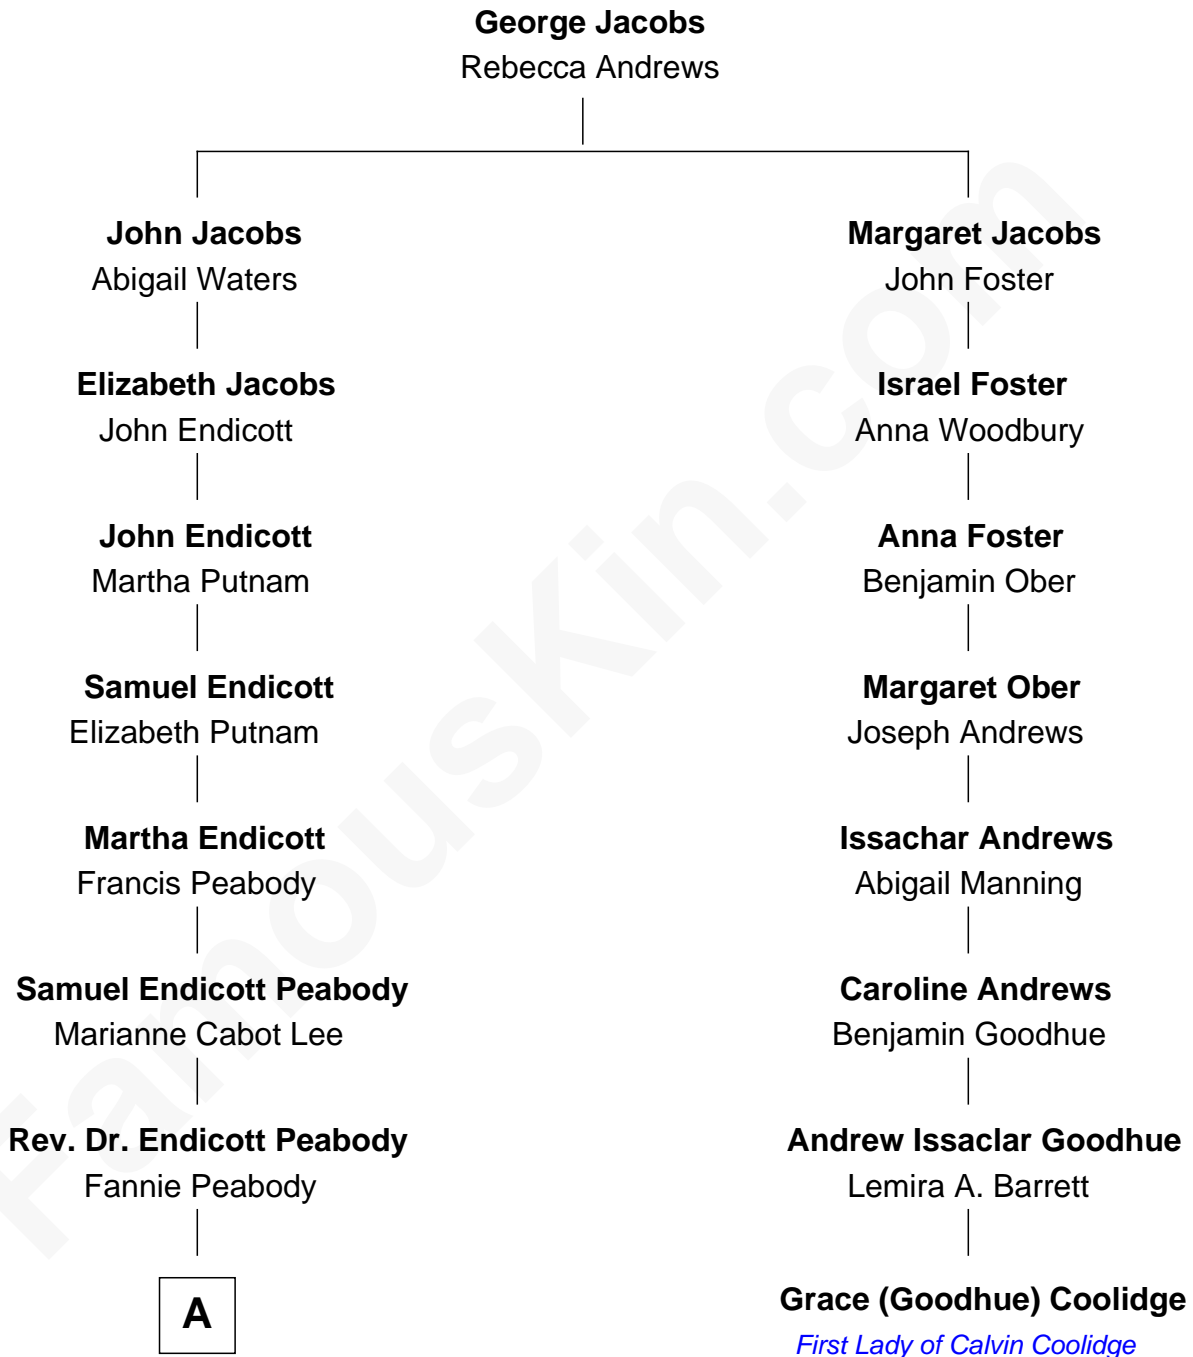

FamousKin.com

Relationship Chart of

Kyra Sedgwick

TV and Movie Actress

7th cousin 2 times removed of

Grace (Goodhue) Coolidge

First Lady of President Calvin Coolidge

A

Helen Peabody
Robert Minturn Sedgwick

Henry Dwight Sedgwick
Patricia Ann Rosenwald

Kyra Sedgwick
TV and Movie Actress

FamousKin.com