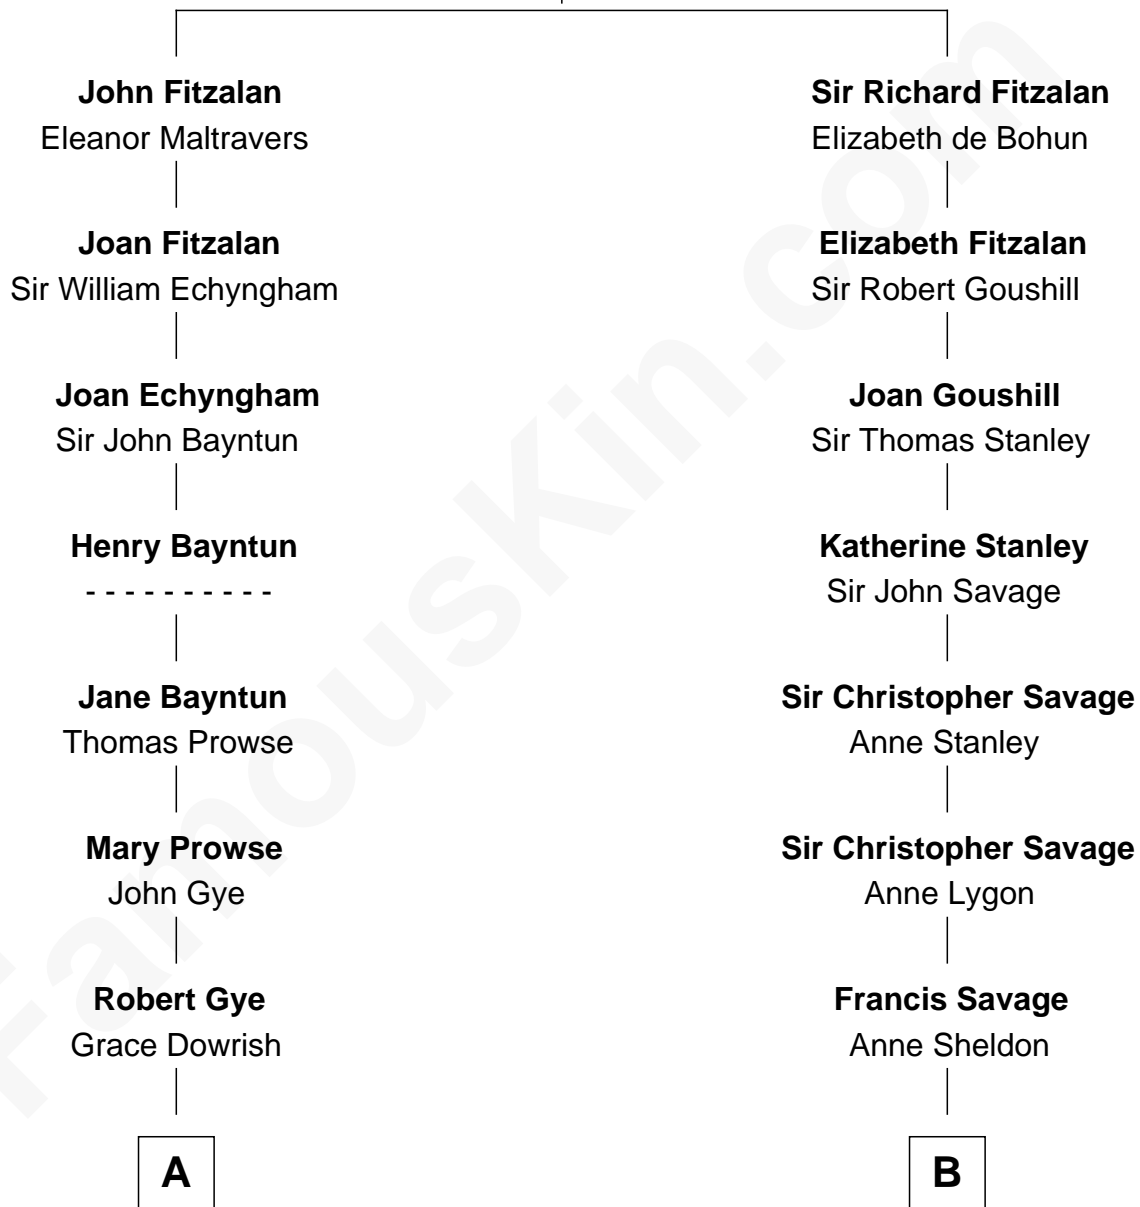

FamousKin.com Relationship Chart of

Kyra Sedgwick

TV and Movie Actress

18th cousin of

Adlai Stevenson II

31st Governor of Illinois

Richard Fitzalan
Eleanor Plantagenet

C

Henry Dwight Sedgwick

Patricia Ann Rosenwald

Kyra Sedgwick

TV and Movie Actress

D

Lewis Green Stevenson

Helen Louise Davis

Adlai Stevenson II

31st Governor of Illinois

FamousKin.com