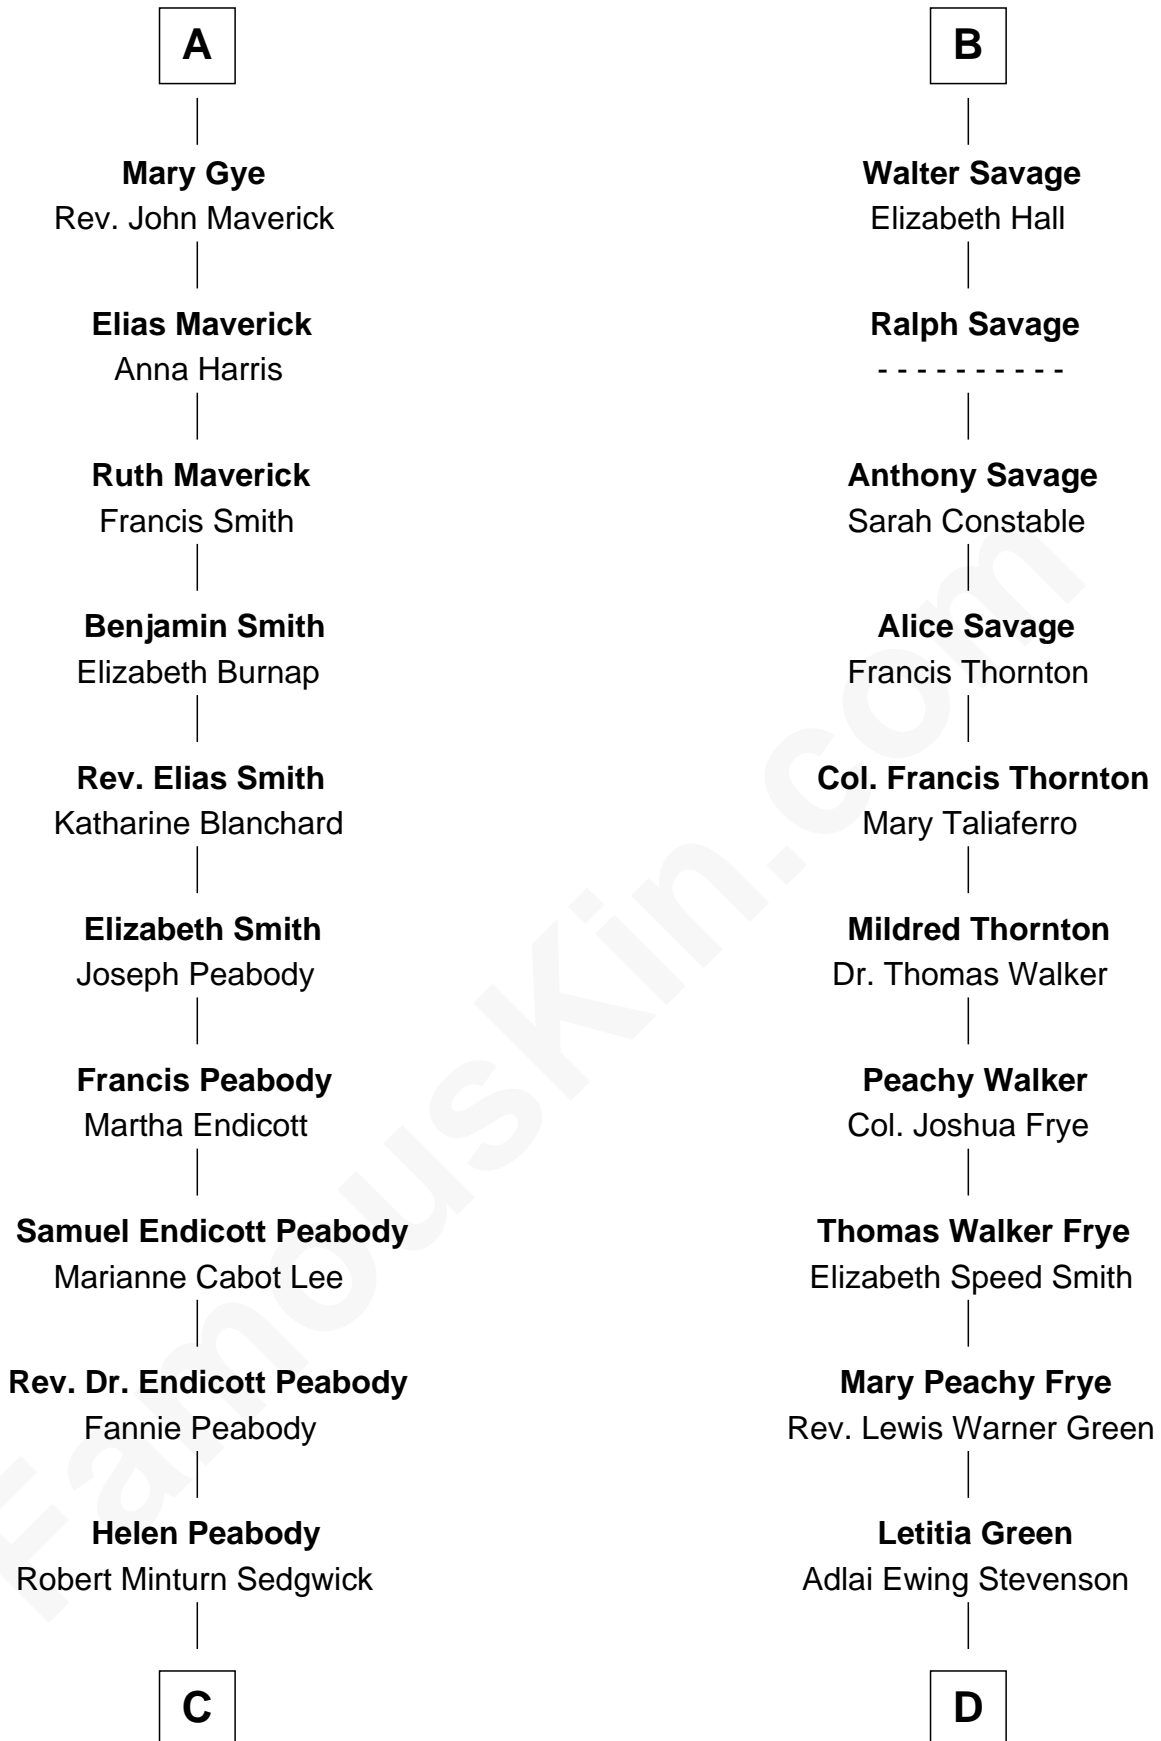

FamousKin.com Relationship Chart of

Kyra Sedgwick

TV and Movie Actress

18th cousin of

Adlai Stevenson II

31st Governor of Illinois

Richard Fitzalan
Eleanor Plantagenet

C

Henry Dwight Sedgwick

Patricia Ann Rosenwald

Kyra Sedgwick

TV and Movie Actress

D

Lewis Green Stevenson

Helen Louise Davis

Adlai Stevenson II

31st Governor of Illinois

FamousKin.com