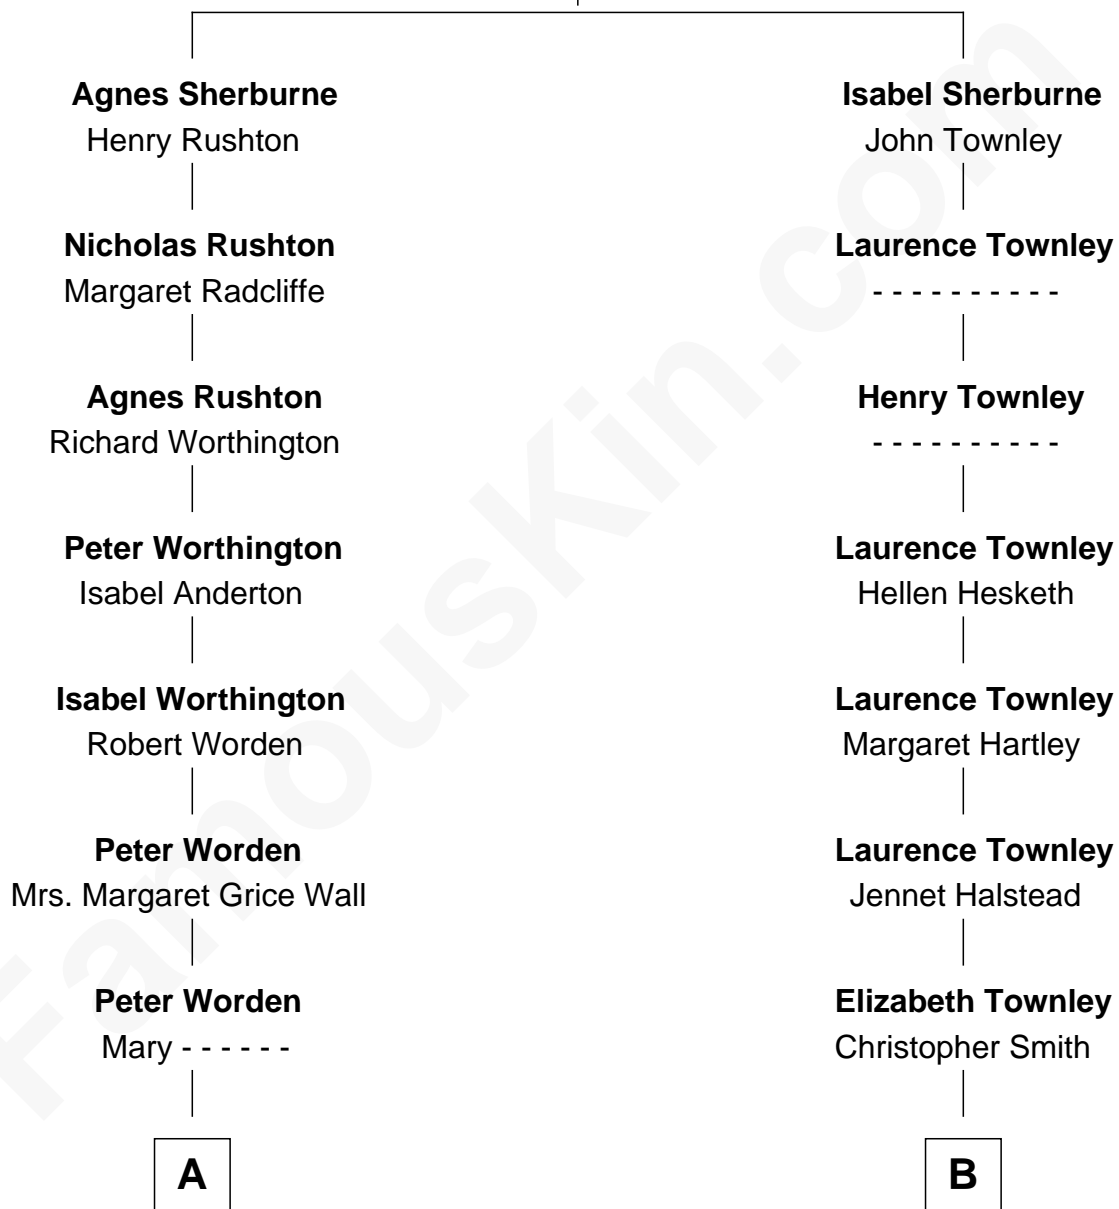

FamousKin.com

Relationship Chart of

Kyra Sedgwick

TV and Movie Actress

16th cousin 2 times removed of

Adlai Stevenson II

31st Governor of Illinois

Richard Sherburne

Alice Hamerton

Henry Dwight Sedgwick

Patricia Ann Rosenwald

Kyra Sedgwick

TV and Movie Actress

FamousKin.com