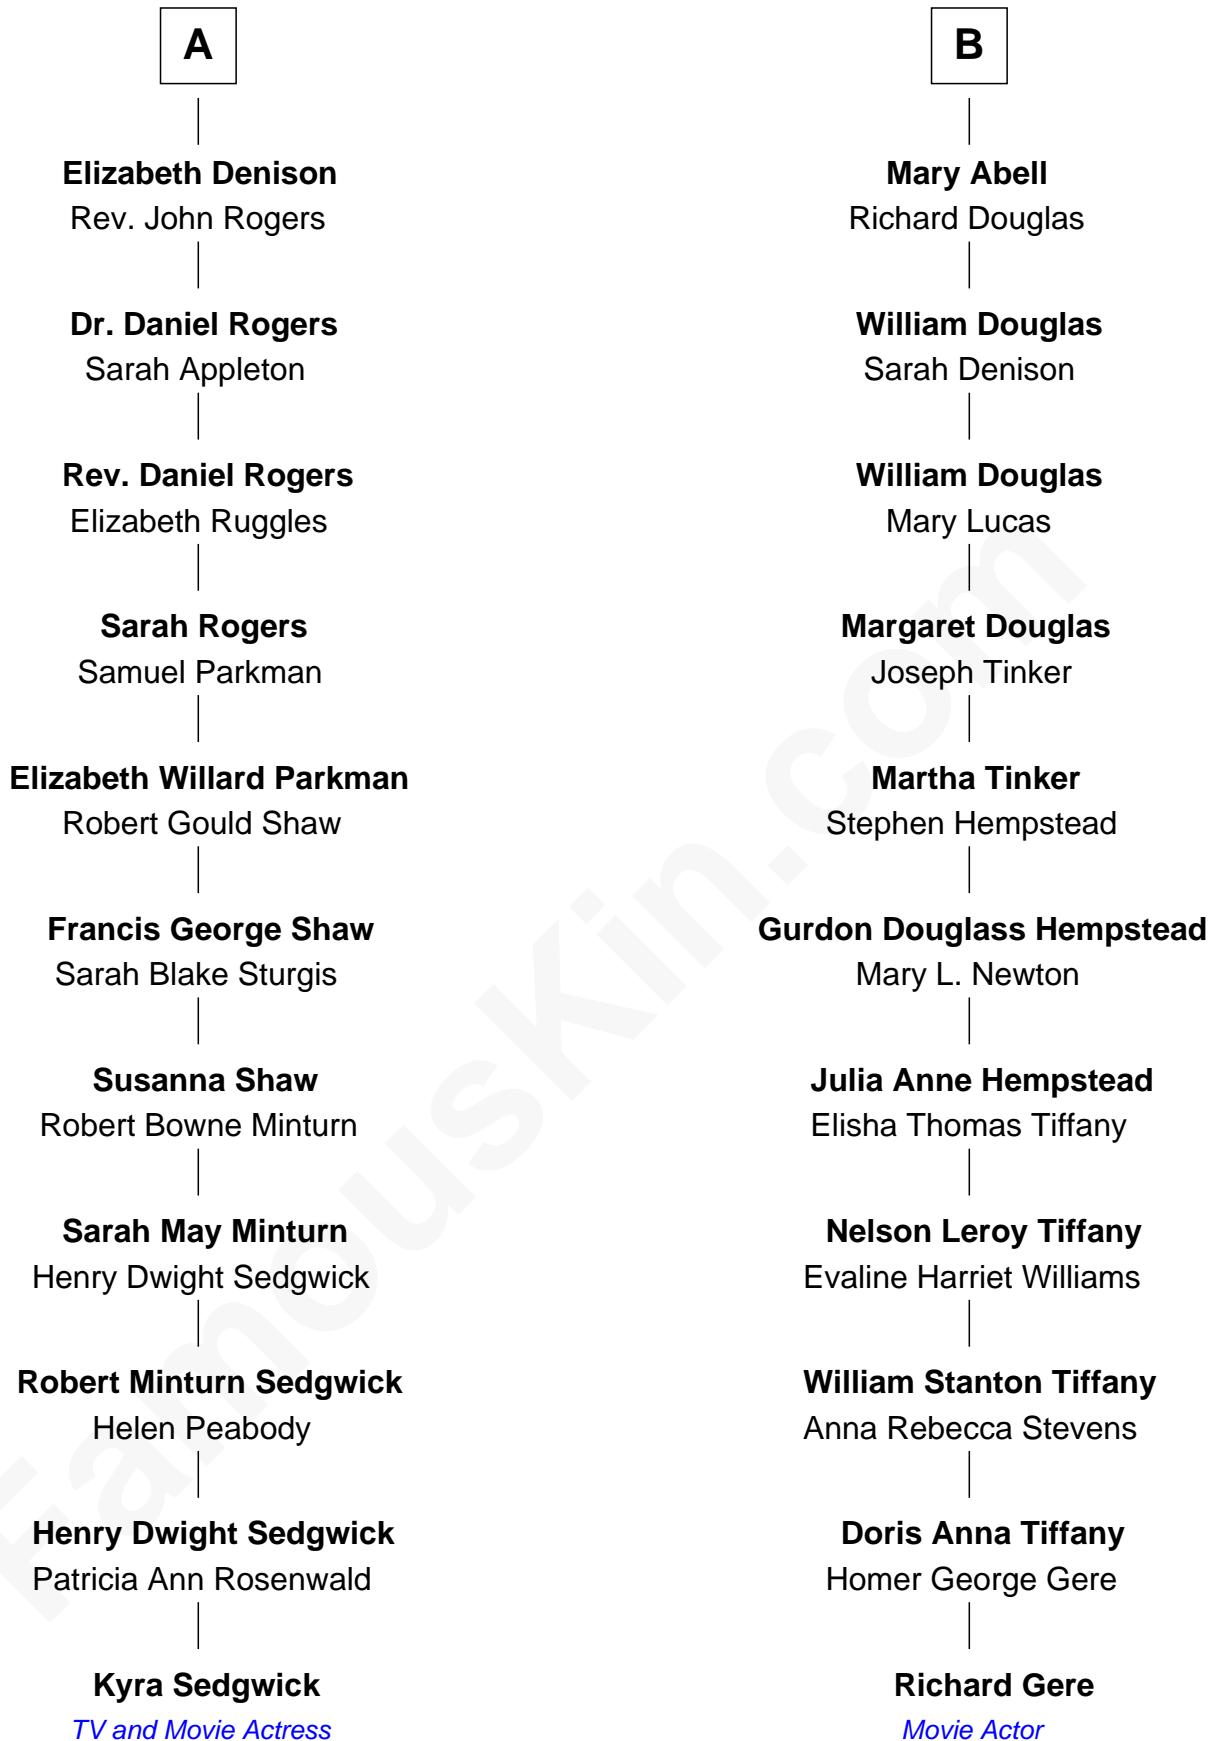

# FamousKin.com Relationship Chart of

**Kyra Sedgwick**

*TV and Movie Actress*

17th cousin of

**Richard Gere**

*Movie Actor*

**Sir John Sutton**  
Elizabeth Berkeley

Kyra Sedgwick photo by [Angela George](#) (CC BY-SA 3.0)

Richard Gere photo by [Francesco \(spaceodyssey\)](#) (CC BY 2.0)