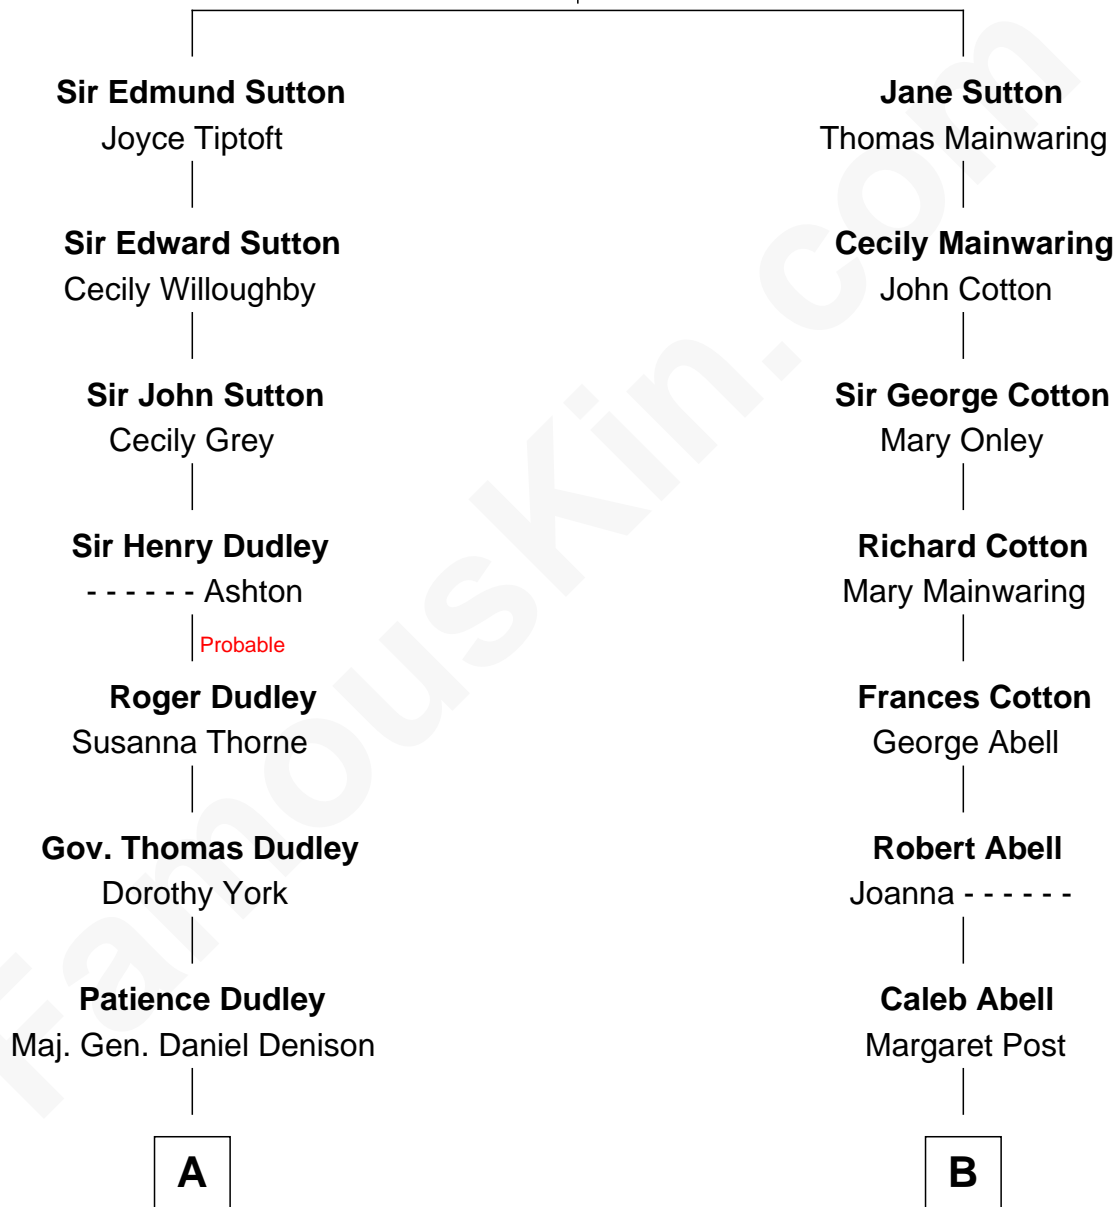

# FamousKin.com Relationship Chart of

**Kyra Sedgwick**

*TV and Movie Actress*

17th cousin of

**Richard Gere**

*Movie Actor*

**Sir John Sutton**  
Elizabeth Berkeley

Kyra Sedgwick photo by [Angela George](#) (CC BY-SA 3.0)

Richard Gere photo by [Francesco \(spaceodyssey\)](#) (CC BY 2.0)