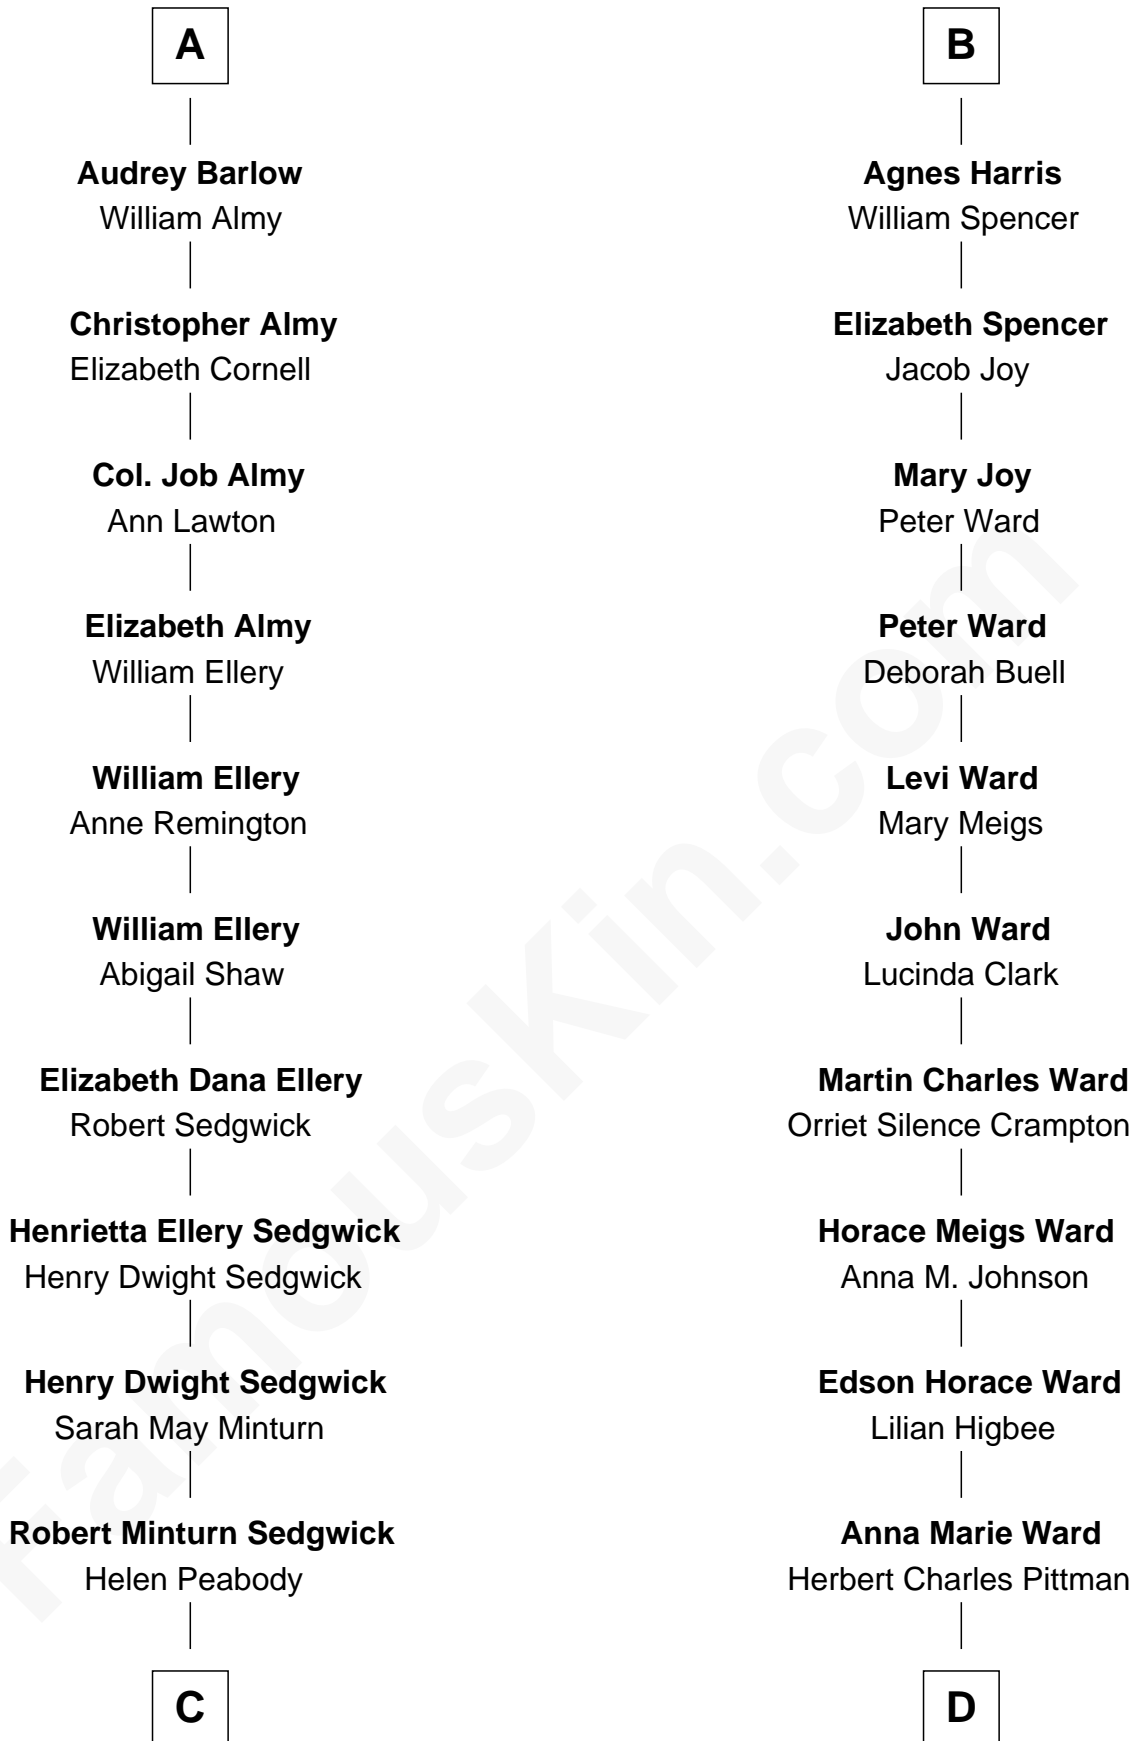

FamousKin.com Relationship Chart of

Kyra Sedgwick

TV and Movie Actress

18th cousin 1 time removed of

Aaron Rodgers

NFL Quarterback

C

Henry Dwight Sedgwick
Patricia Ann Rosenwald