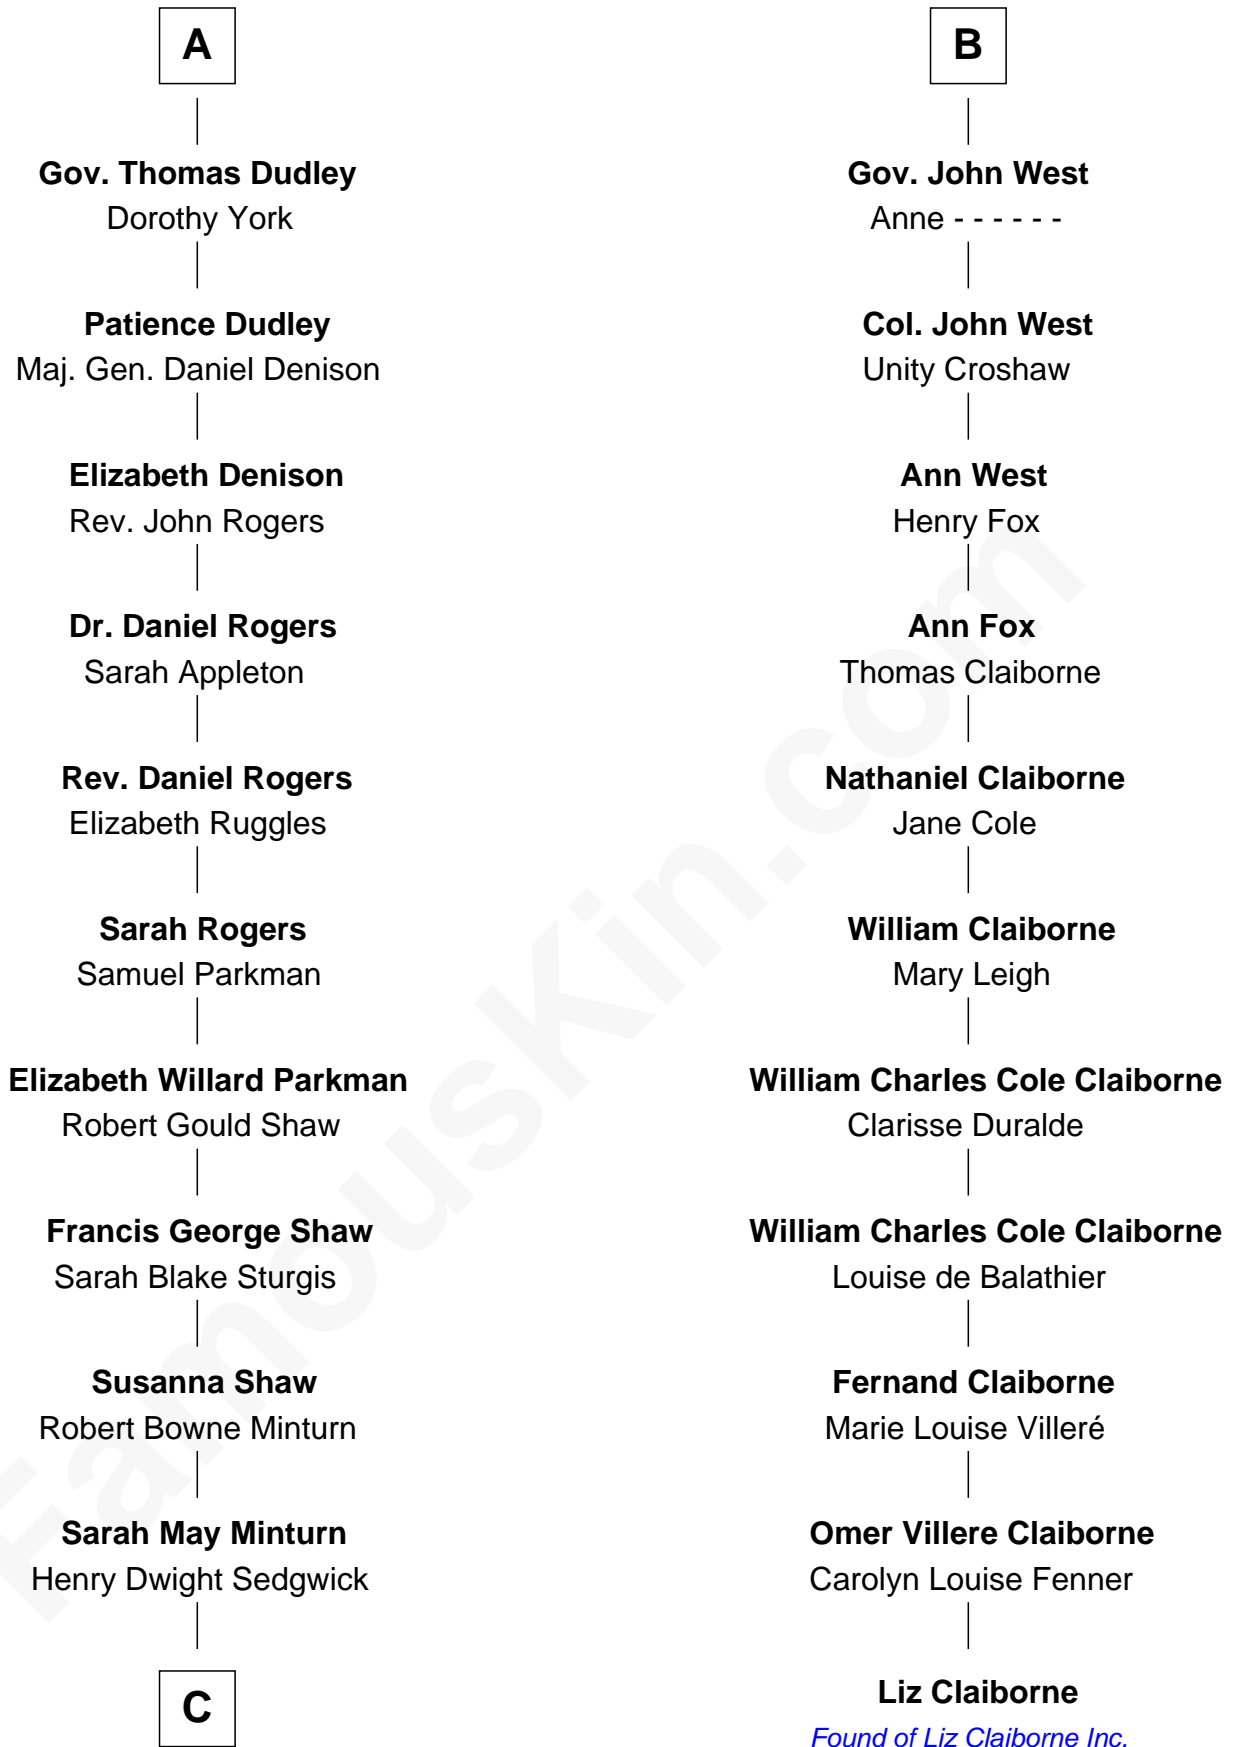

FamousKin.com Relationship Chart of

Kyra Sedgwick

TV and Movie Actress

17th cousin 2 times removed of

Liz Claiborne

Fashion Designer and Founder of Liz Claiborne Inc.

John of Gaunt

Katherine Roet

C

Robert Minturn Sedgwick

Helen Peabody

Henry Dwight Sedgwick

Patricia Ann Rosenwald

Kyra Sedgwick

TV and Movie Actress

FamousKin.com