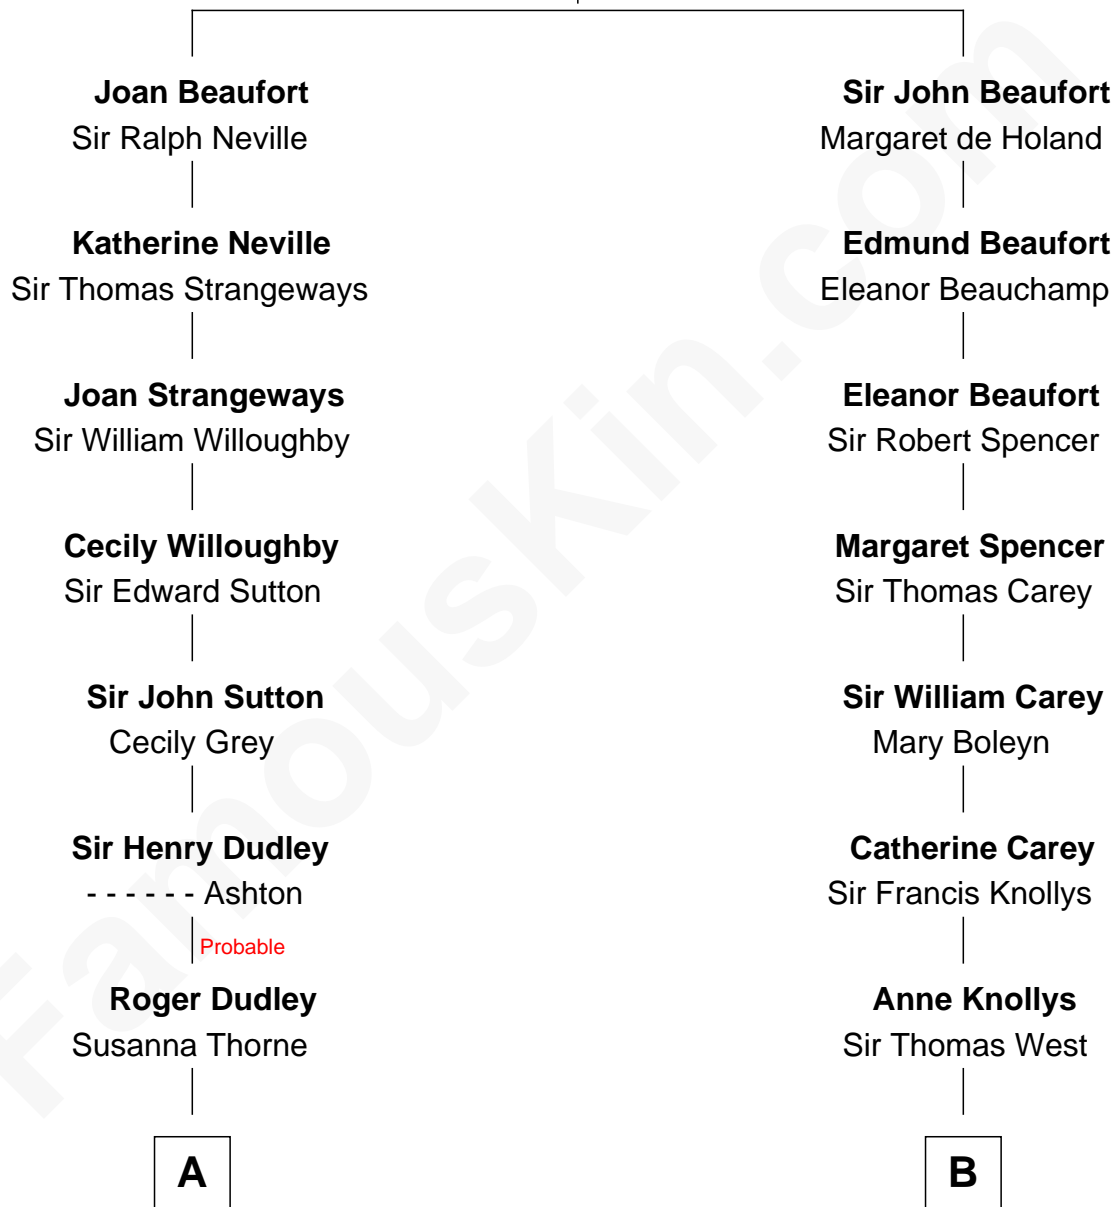

FamousKin.com Relationship Chart of

Kyra Sedgwick

TV and Movie Actress

17th cousin 2 times removed of

Liz Claiborne

Fashion Designer and Founder of Liz Claiborne Inc.

John of Gaunt

Katherine Roet