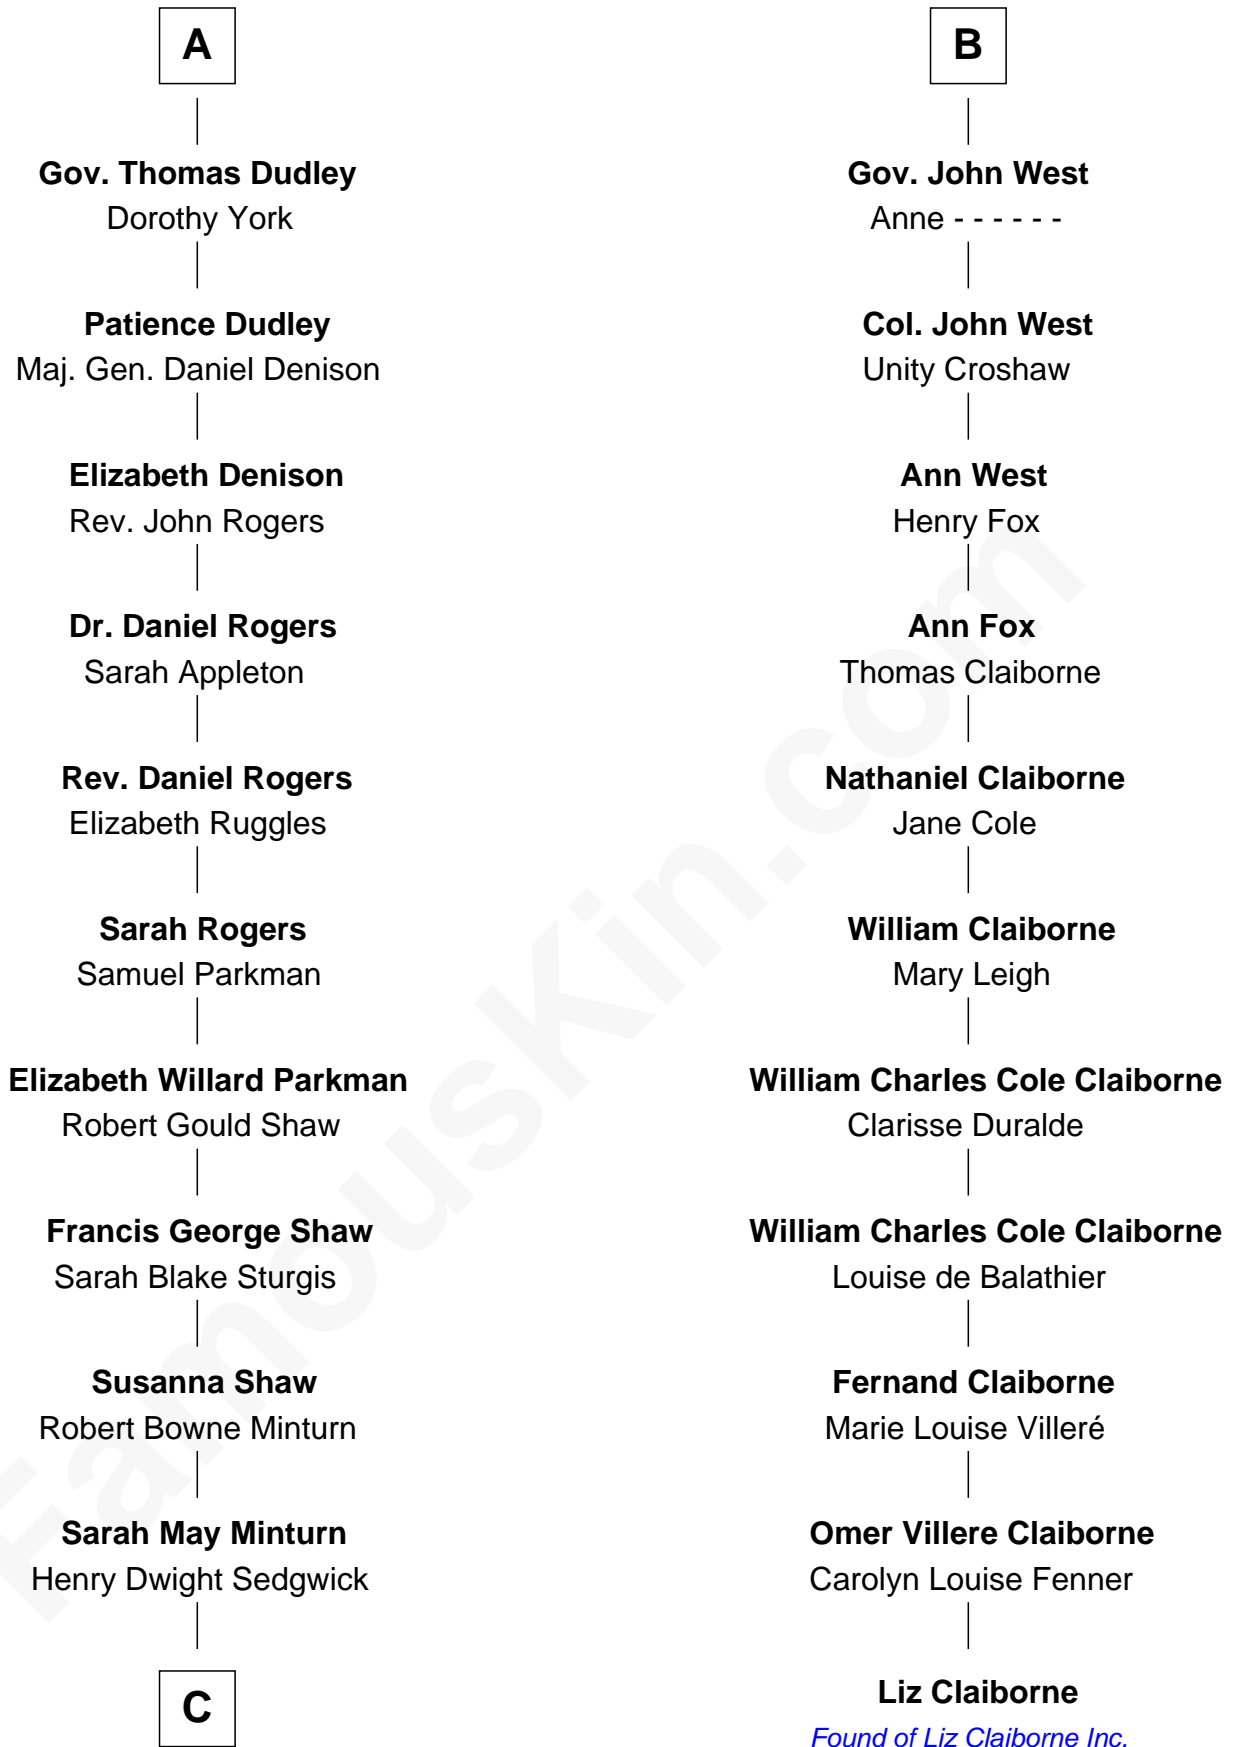

FamousKin.com Relationship Chart of

Kyra Sedgwick

TV and Movie Actress

17th cousin 2 times removed of

Liz Claiborne

Fashion Designer and Founder of Liz Claiborne Inc.

Sir Thomas de Holand

Alice Fitzalan

C

Robert Minturn Sedgwick

Helen Peabody

Henry Dwight Sedgwick

Patricia Ann Rosenwald

Kyra Sedgwick

TV and Movie Actress

FamousKin.com