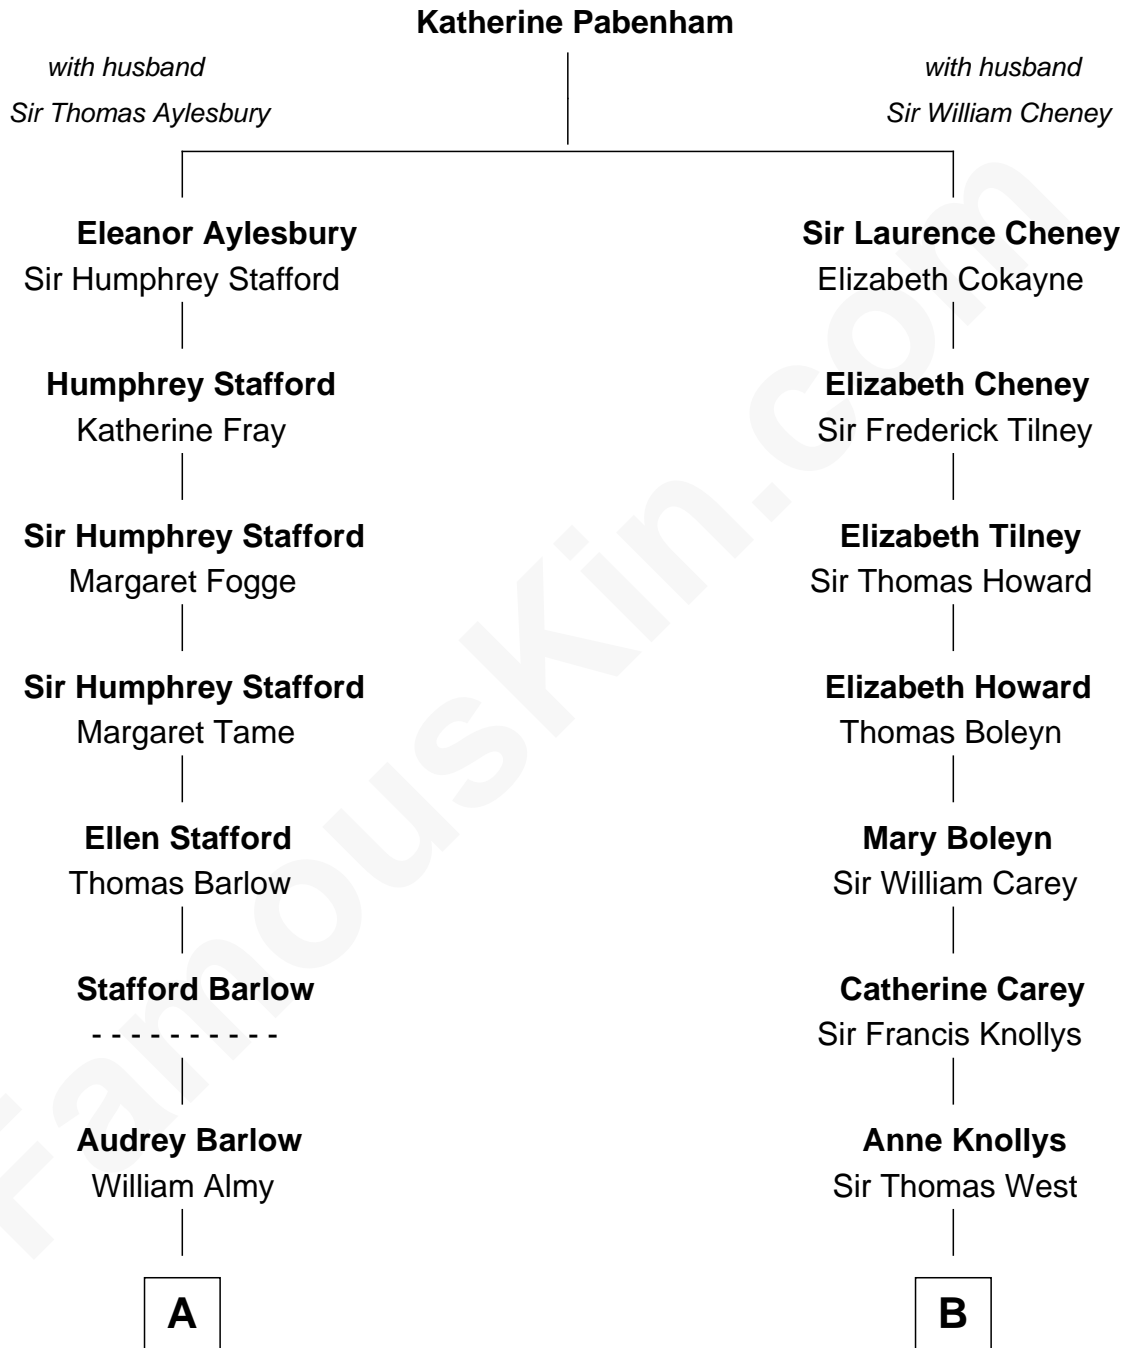

FamousKin.com Relationship Chart of

Kyra Sedgwick

TV and Movie Actress

13th cousin 4 times removed of

William C. C. Claiborne

1st Governor of Louisiana

Kyra Sedgwick photo by [Angela George](#) (CC BY-SA 3.0)