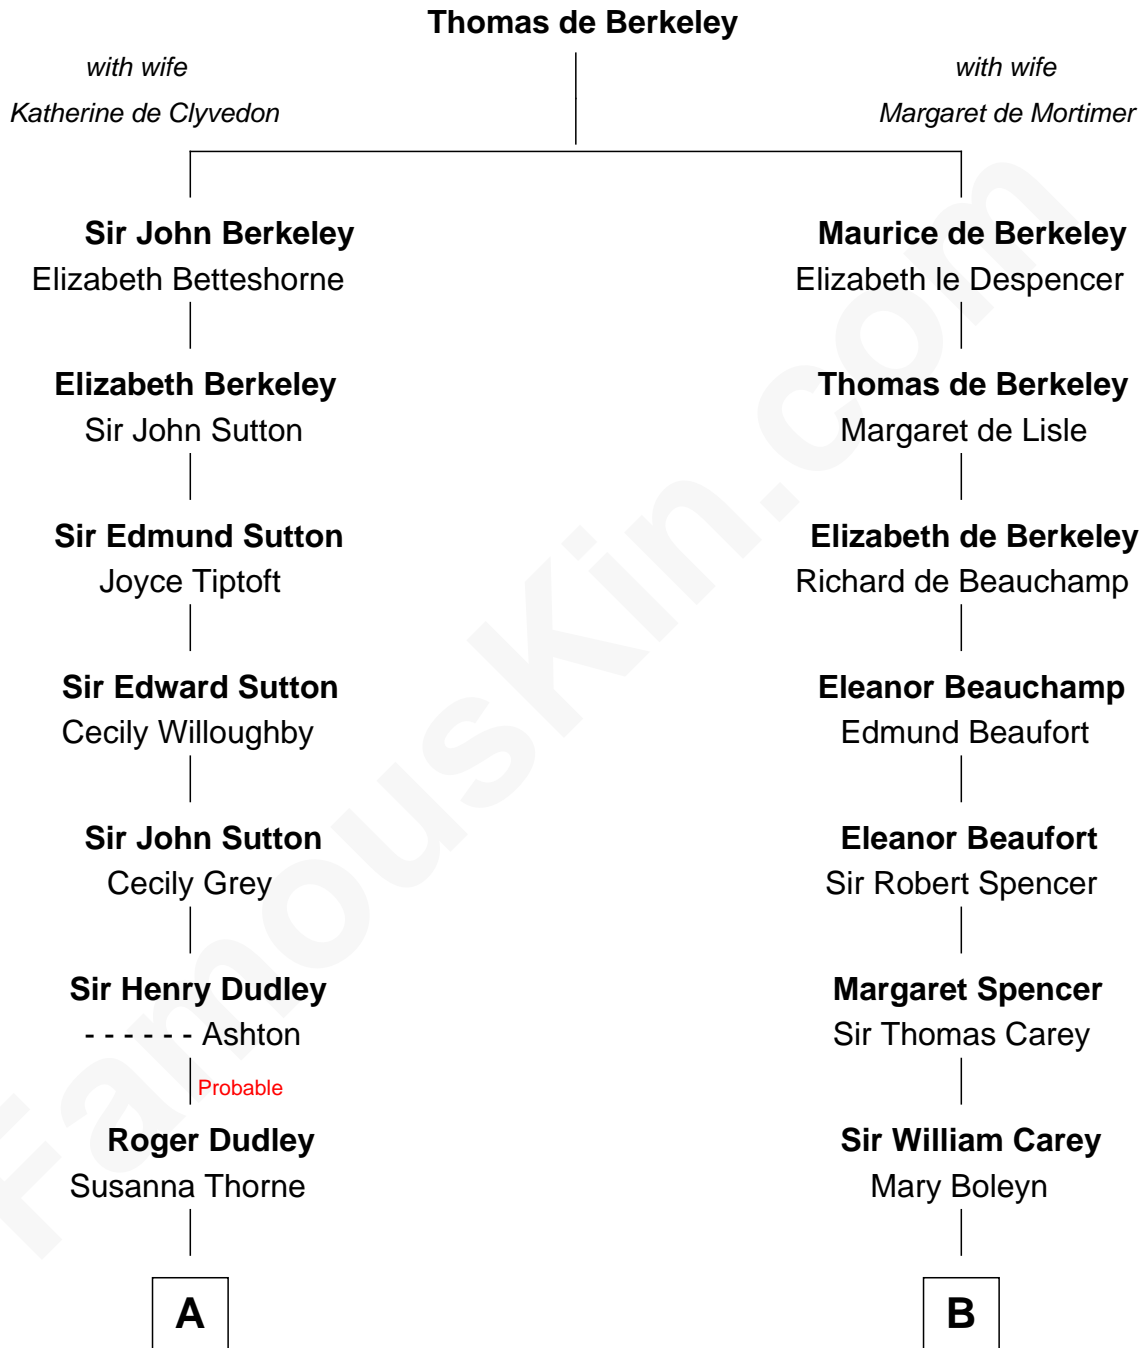

FamousKin.com Relationship Chart of

Kyra Sedgwick

TV and Movie Actress

15th cousin 4 times removed of

William C. C. Claiborne

1st Governor of Louisiana

C

Robert Minturn Sedgwick

Helen Peabody

Henry Dwight Sedgwick

Patricia Ann Rosenwald

Kyra Sedgwick

TV and Movie Actress