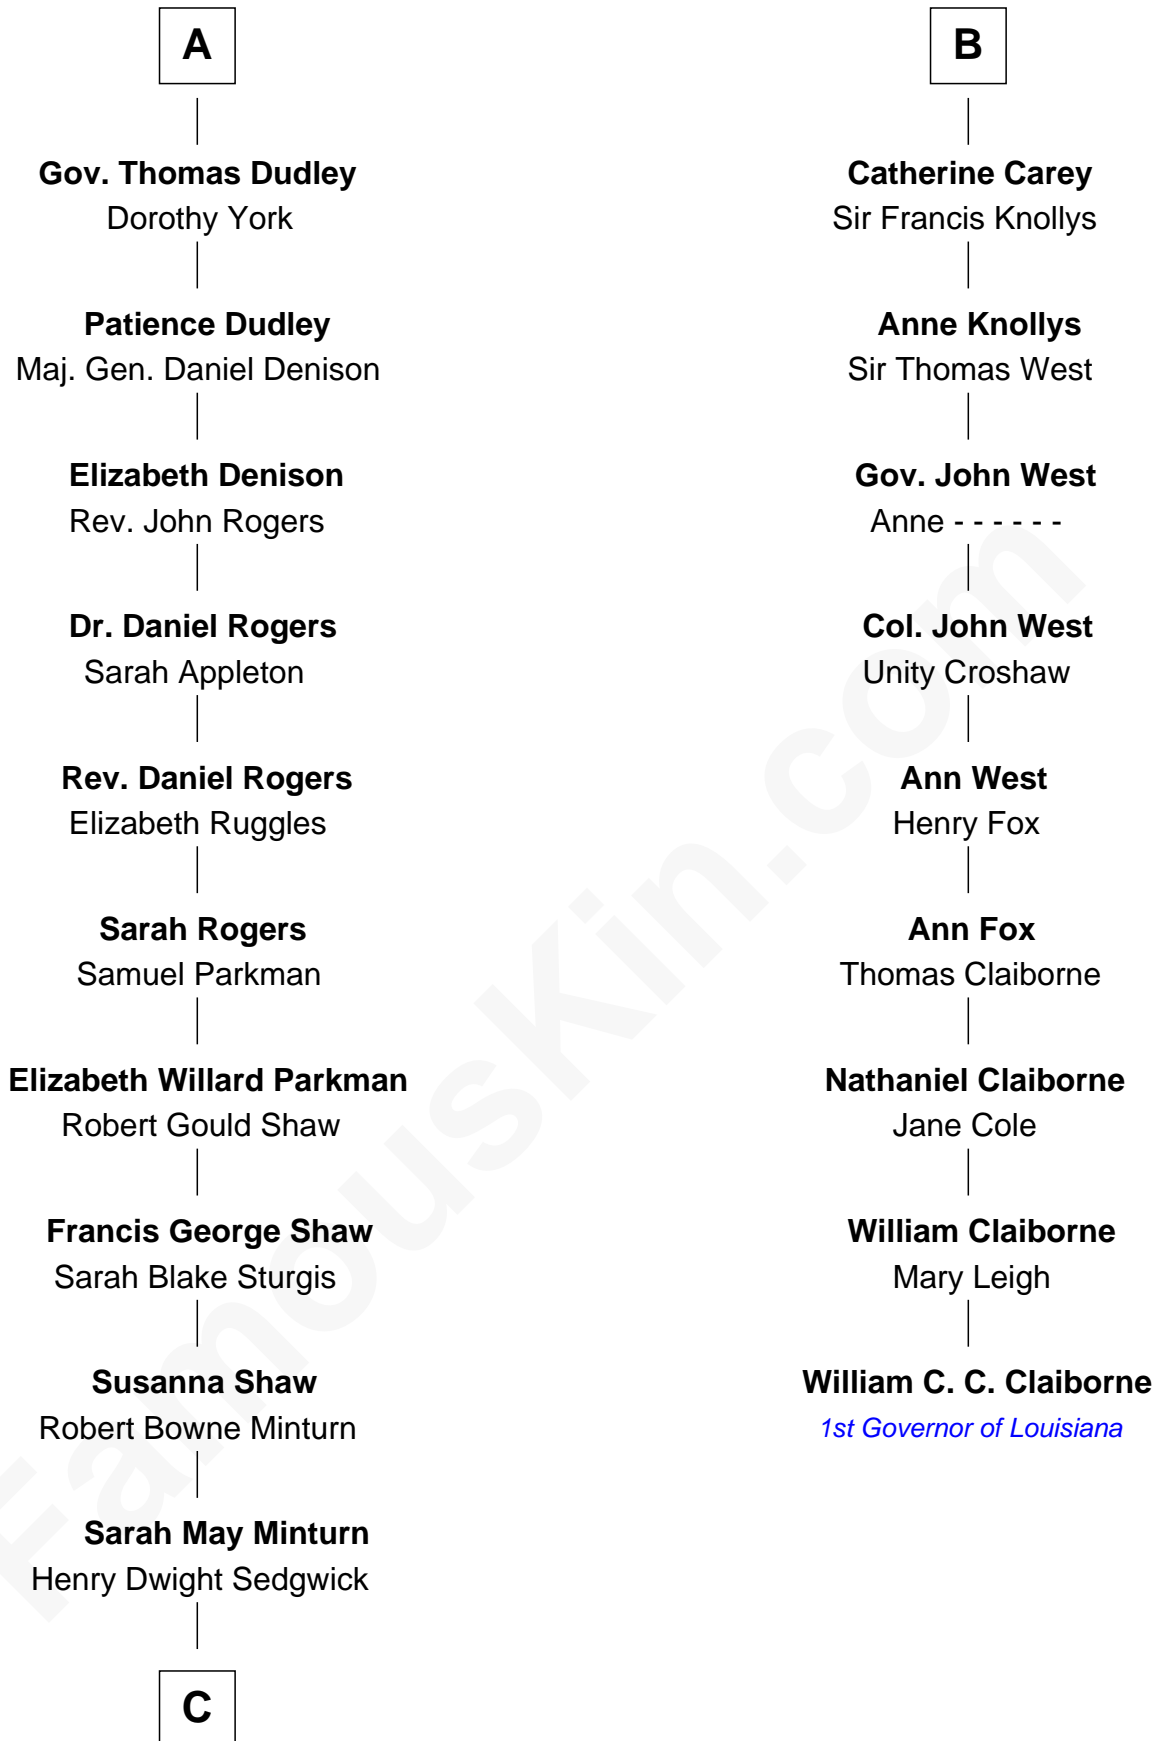

FamousKin.com Relationship Chart of

Kyra Sedgwick

TV and Movie Actress

15th cousin 4 times removed of

William C. C. Claiborne

1st Governor of Louisiana

C

Robert Minturn Sedgwick

Helen Peabody

Henry Dwight Sedgwick

Patricia Ann Rosenwald

Kyra Sedgwick

TV and Movie Actress