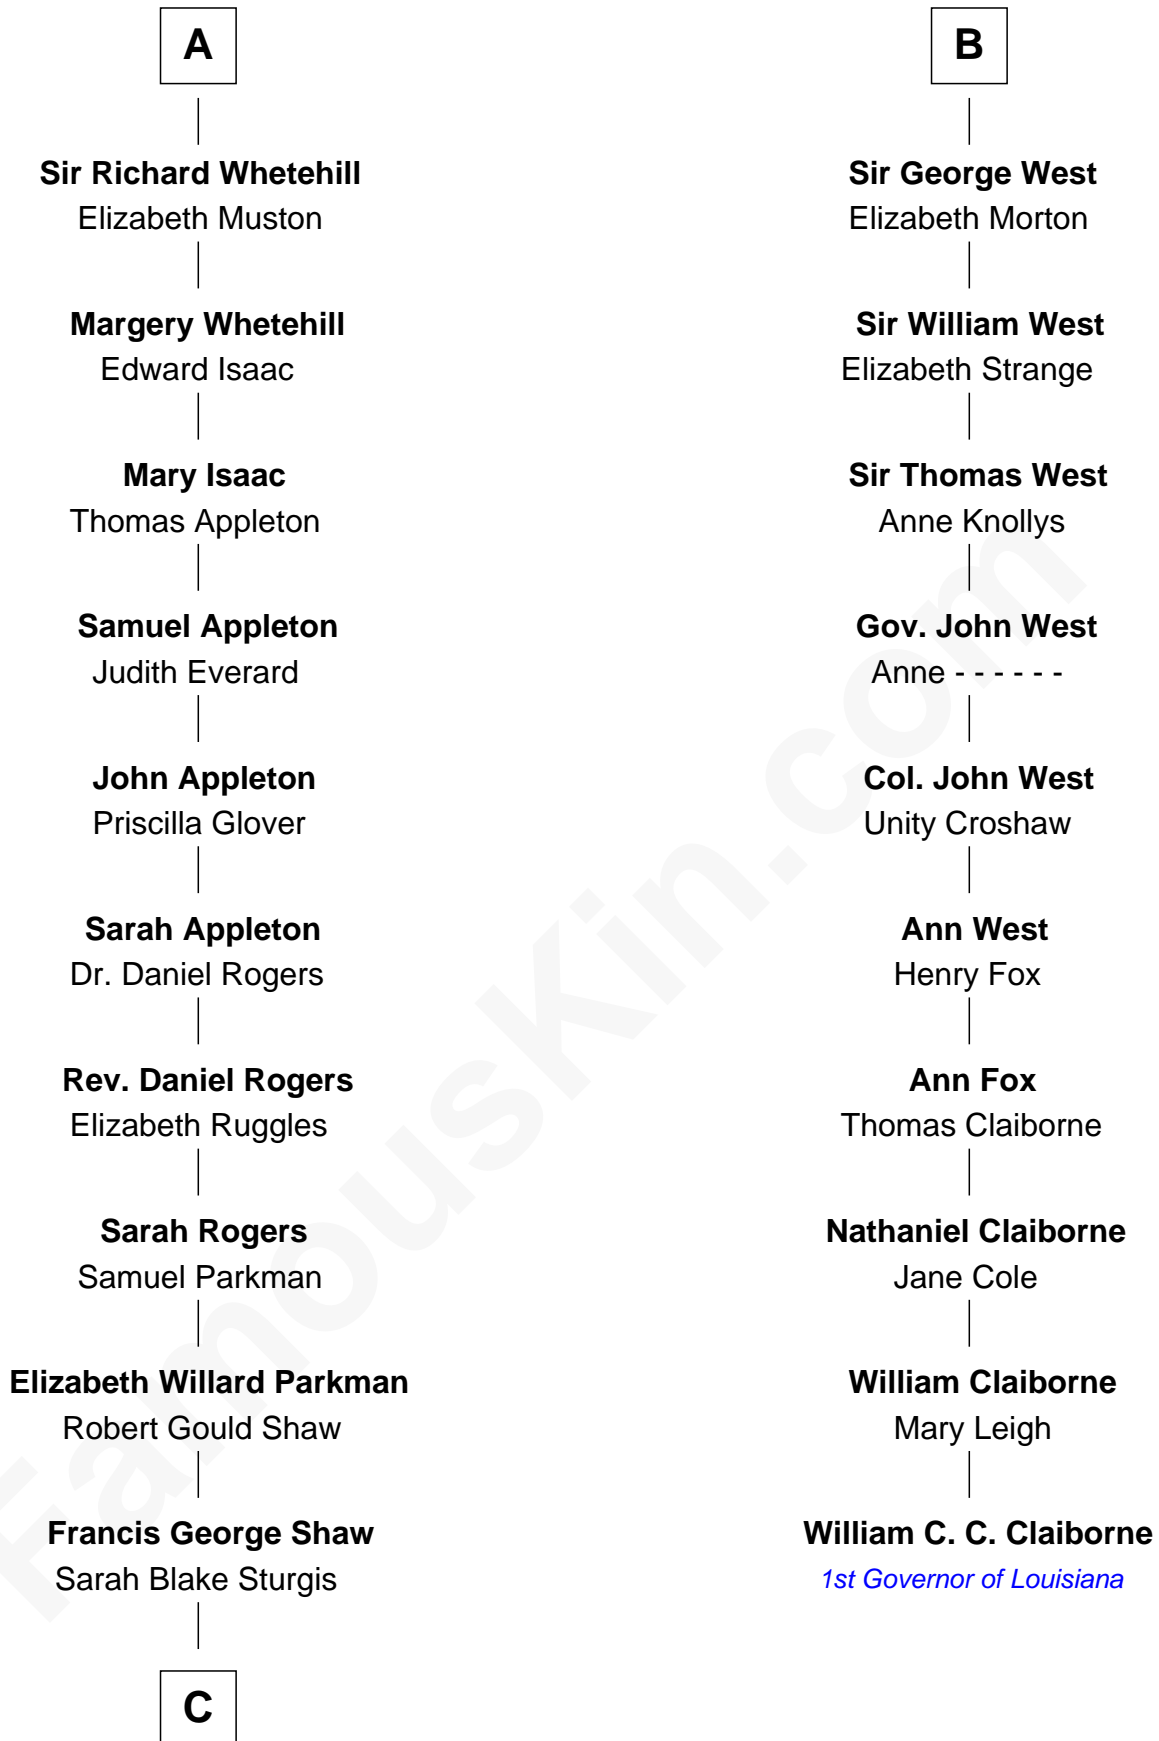

# FamousKin.com Relationship Chart of

**Kyra Sedgwick**

*TV and Movie Actress*

16th cousin 5 times removed of

**William C. C. Claiborne**

*1st Governor of Louisiana*

**C**

—  
**Susanna Shaw**  
Robert Bowne Minturn

—  
**Sarah May Minturn**  
Henry Dwight Sedgwick

—  
**Robert Minturn Sedgwick**  
Helen Peabody

—  
**Henry Dwight Sedgwick**  
Patricia Ann Rosenwald

—  
**Kyra Sedgwick**  
*TV and Movie Actress*