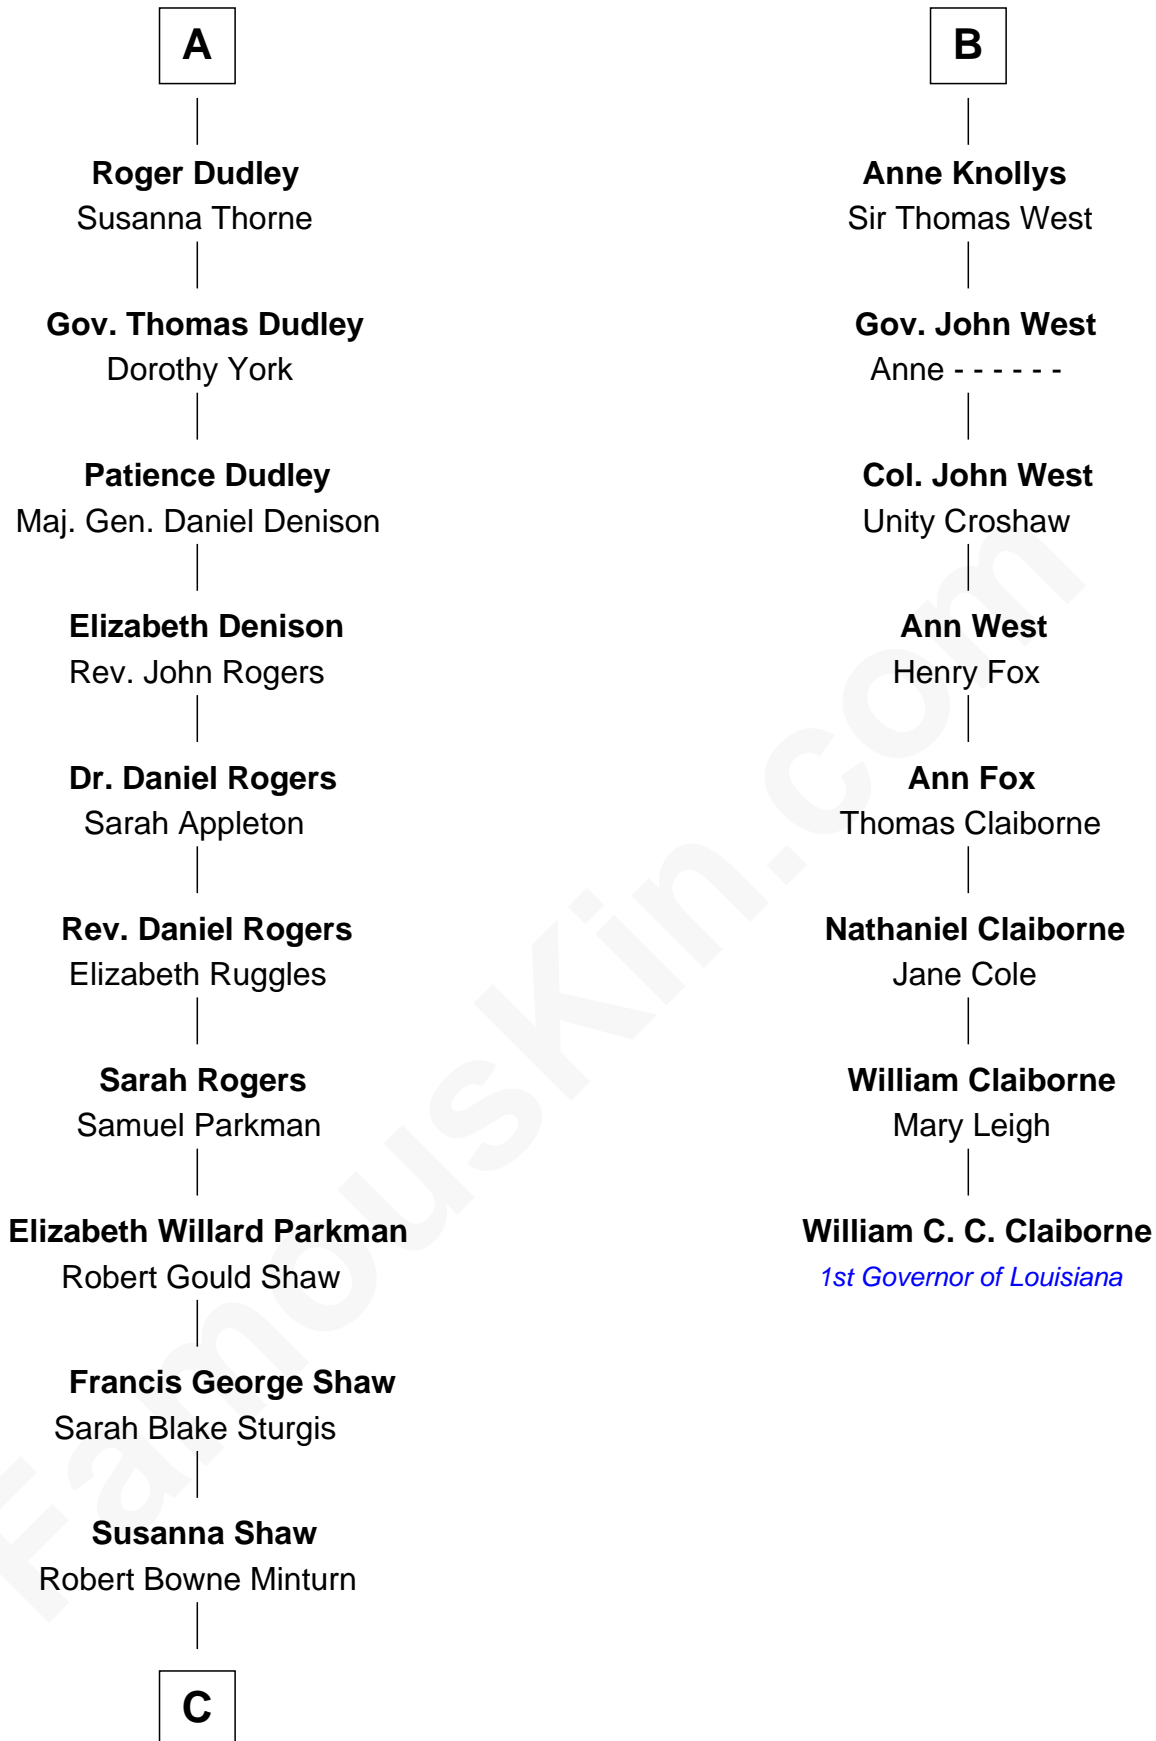

# FamousKin.com Relationship Chart of

**Kyra Sedgwick**

*TV and Movie Actress*

14th cousin 6 times removed of

**William C. C. Claiborne**

*1st Governor of Louisiana*

**C**

—  
**Sarah May Minturn**  
Henry Dwight Sedgwick

—  
**Robert Minturn Sedgwick**  
Helen Peabody

—  
**Henry Dwight Sedgwick**  
Patricia Ann Rosenwald

—  
**Kyra Sedgwick**  
*TV and Movie Actress*

FamousKin.com