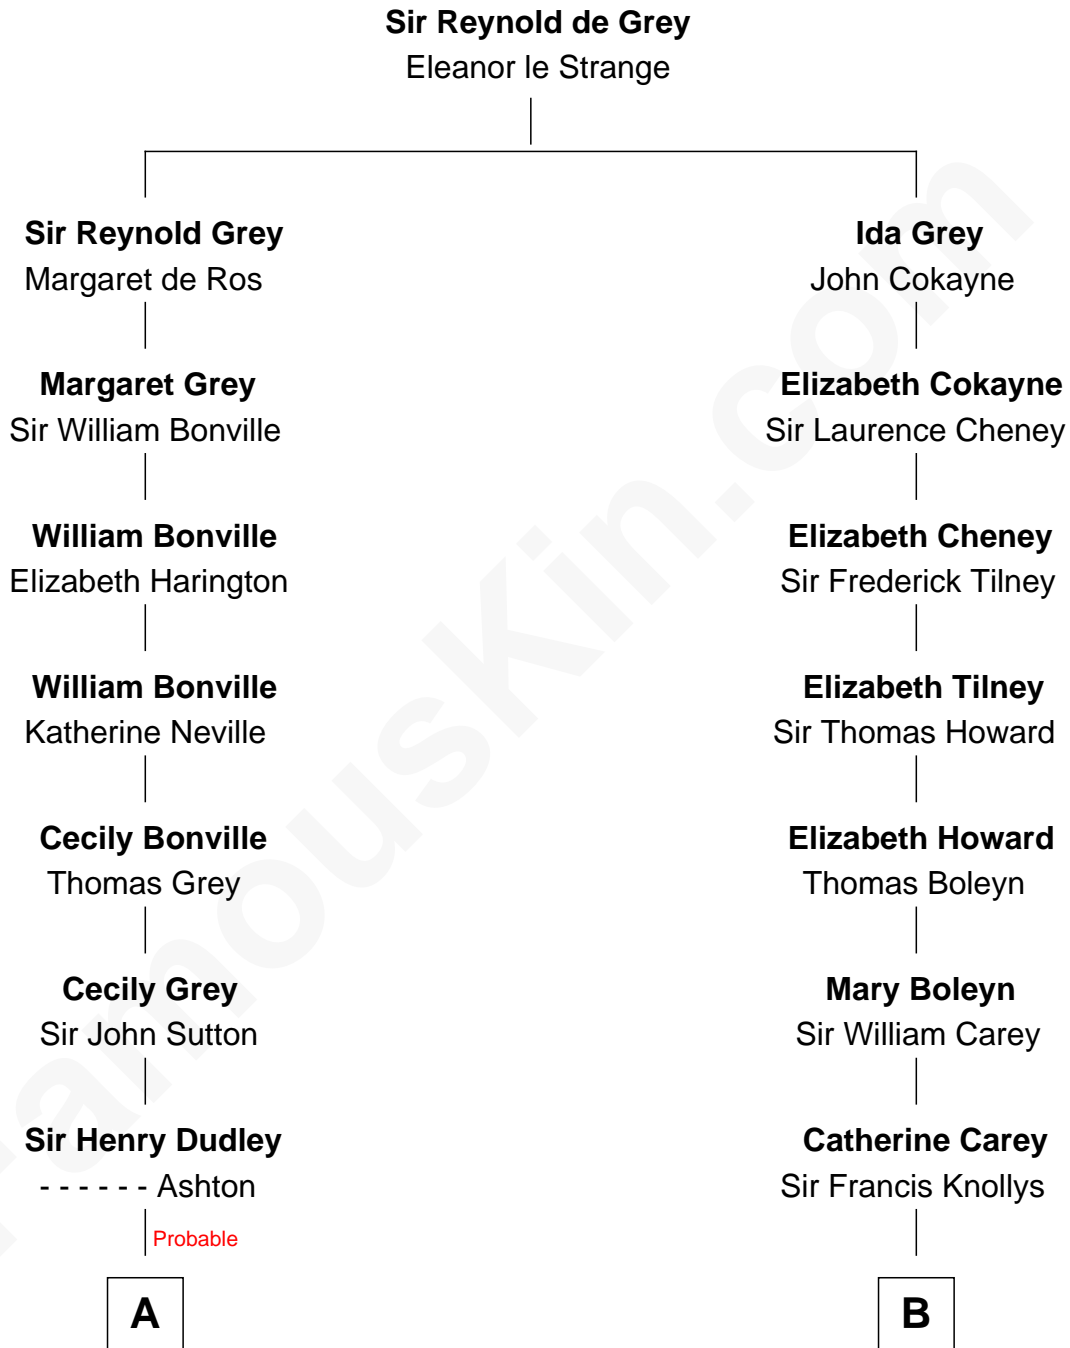

# FamousKin.com Relationship Chart of

**Kyra Sedgwick**

*TV and Movie Actress*

14th cousin 6 times removed of

**William C. C. Claiborne**

*1st Governor of Louisiana*

**C**

—  
**Sarah May Minturn**  
Henry Dwight Sedgwick

—  
**Robert Minturn Sedgwick**  
Helen Peabody

—  
**Henry Dwight Sedgwick**  
Patricia Ann Rosenwald

—  
**Kyra Sedgwick**  
*TV and Movie Actress*

FamousKin.com