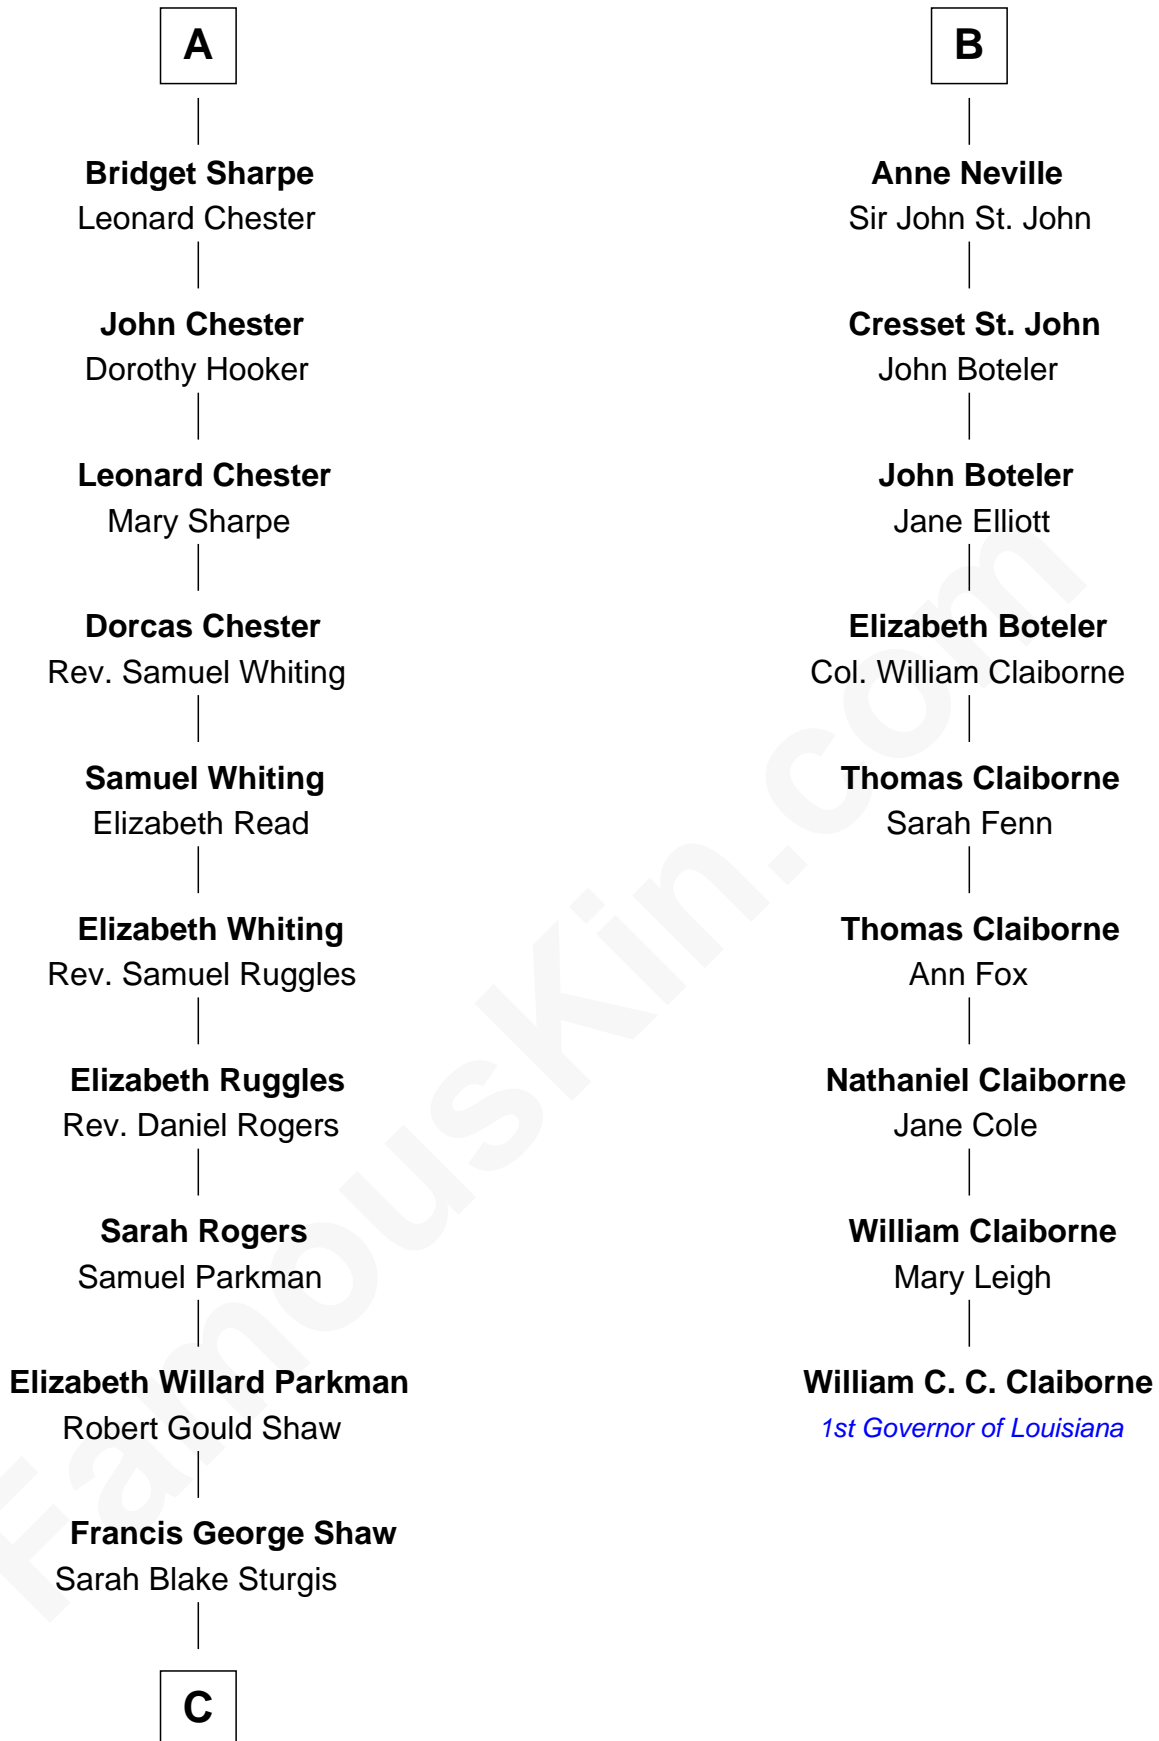

FamousKin.com Relationship Chart of

Kyra Sedgwick

TV and Movie Actress

15th cousin 6 times removed of

William C. C. Claiborne

1st Governor of Louisiana

Sir Nicholas Longford

Alice de Boteler

C

—
Susanna Shaw

Robert Bowne Minturn

—
Sarah May Minturn

Henry Dwight Sedgwick

—
Robert Minturn Sedgwick

Helen Peabody

—
Henry Dwight Sedgwick