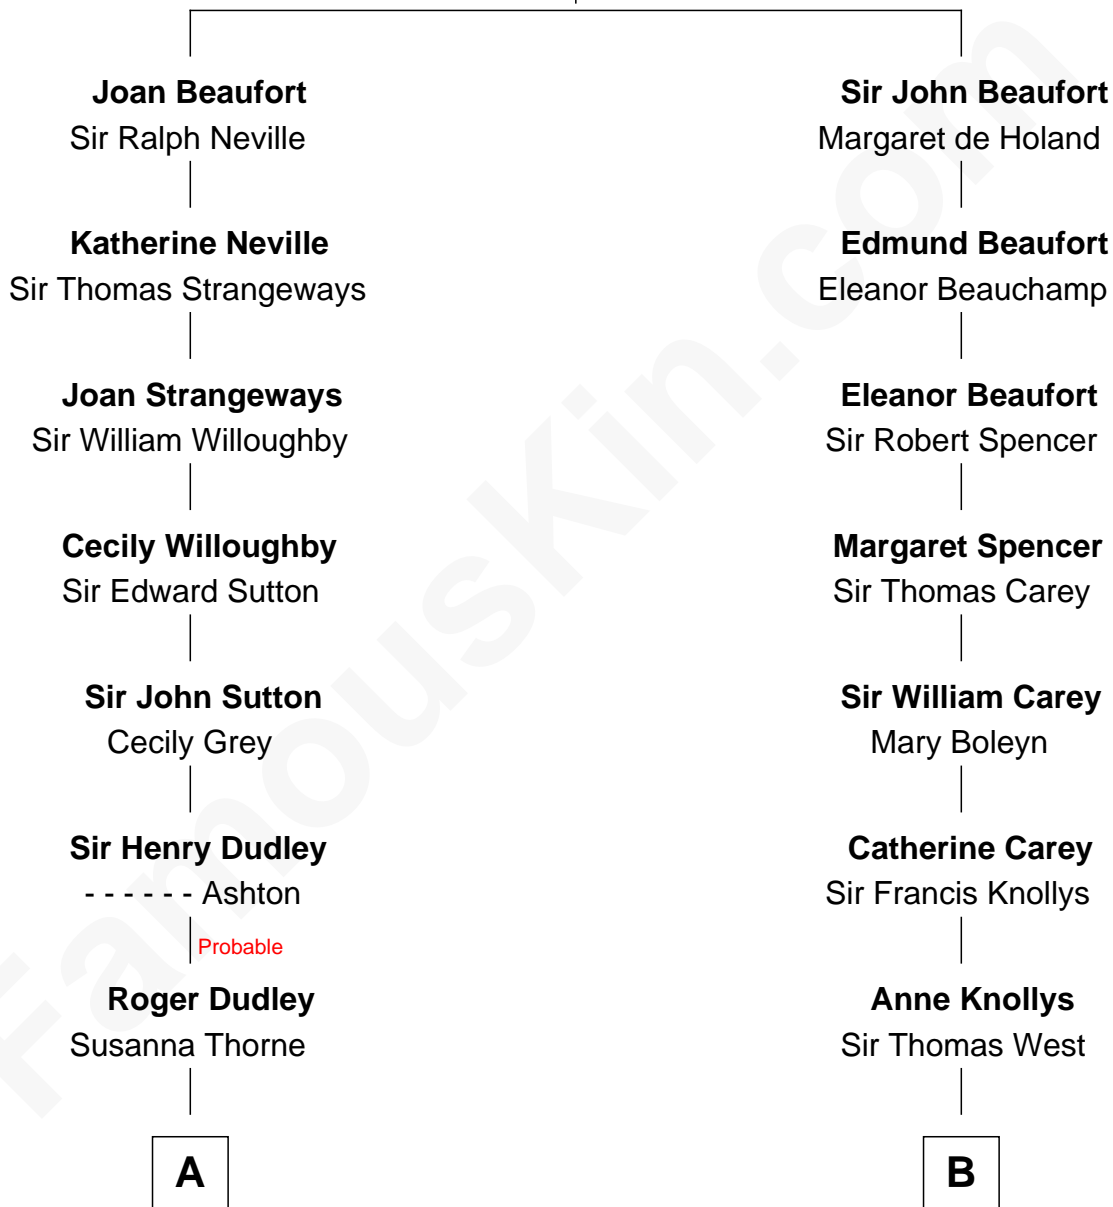

FamousKin.com Relationship Chart of

Kyra Sedgwick

TV and Movie Actress

13th cousin 6 times removed of

William C. C. Claiborne

1st Governor of Louisiana

John of Gaunt

Katherine Roet