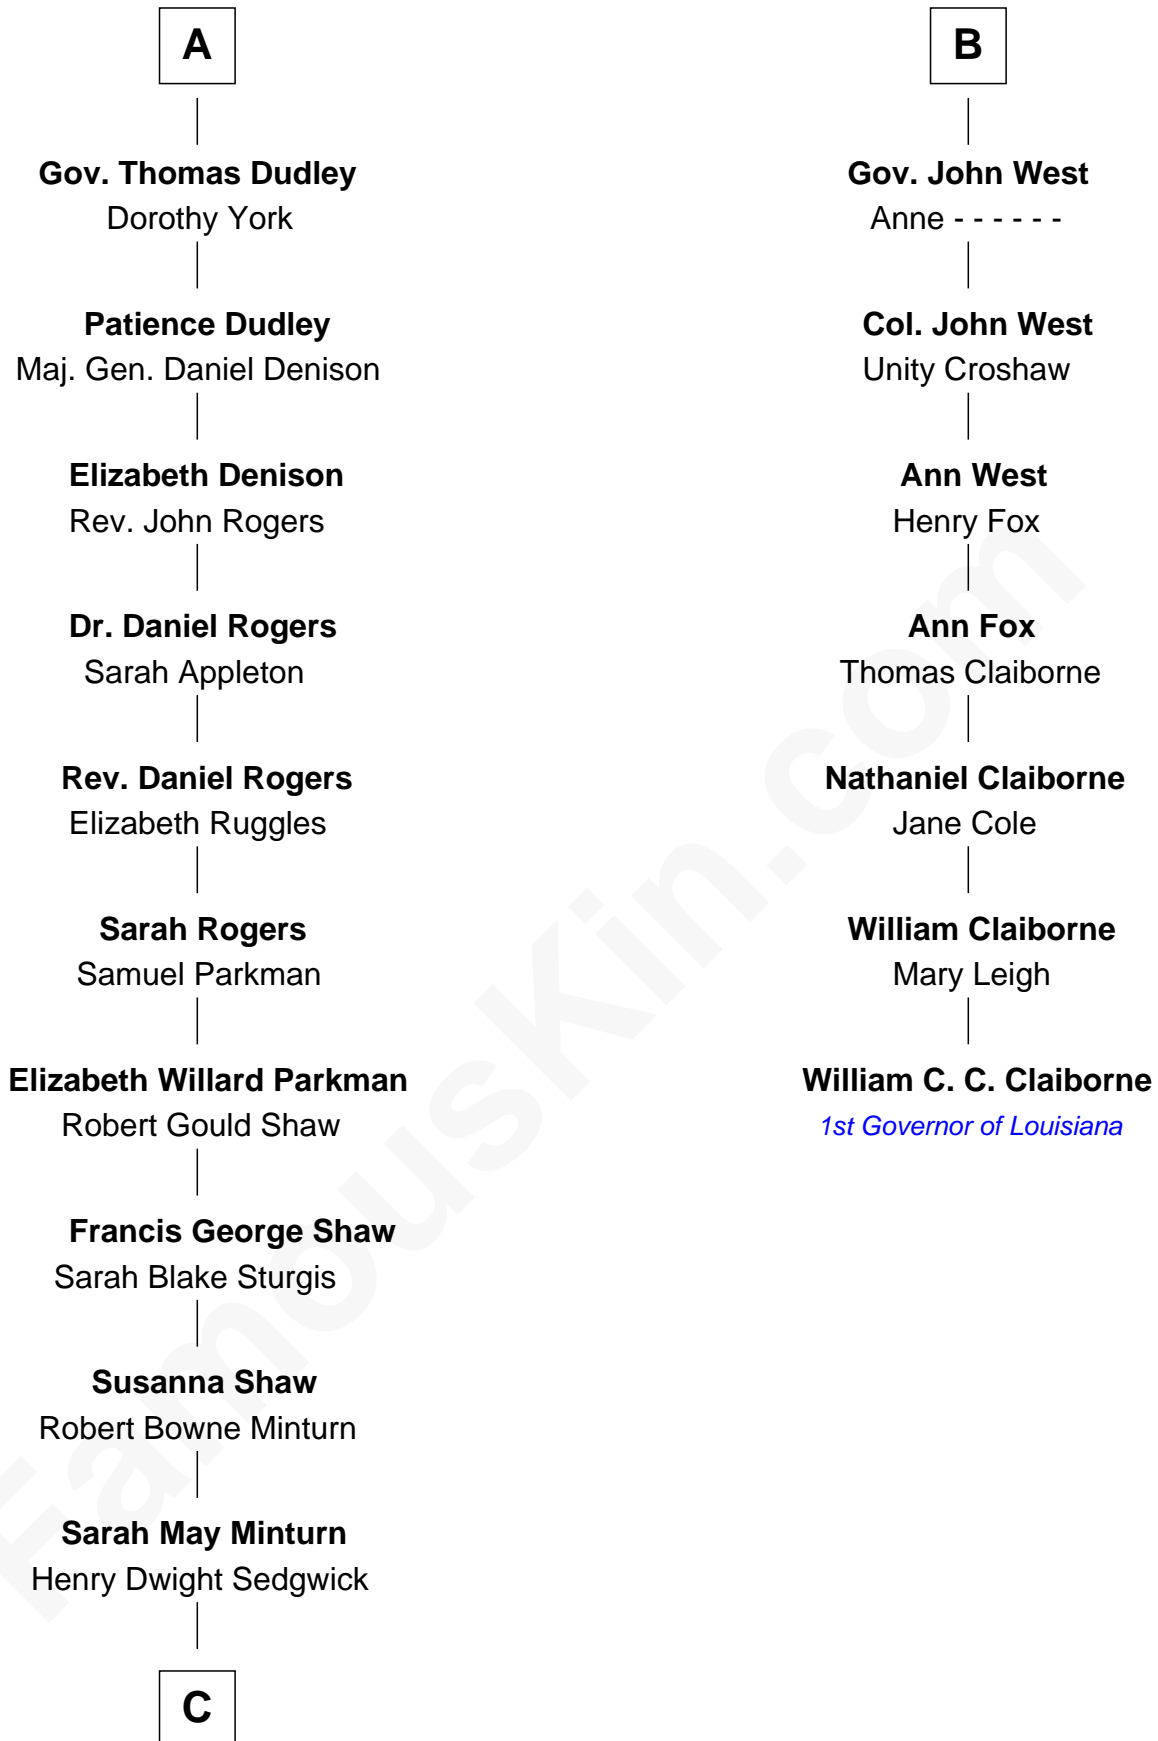

FamousKin.com Relationship Chart of

Kyra Sedgwick

TV and Movie Actress

13th cousin 6 times removed of

William C. C. Claiborne

1st Governor of Louisiana

John of Gaunt

Katherine Roet

C

Robert Minturn Sedgwick

Helen Peabody

Henry Dwight Sedgwick

Patricia Ann Rosenwald

Kyra Sedgwick

TV and Movie Actress