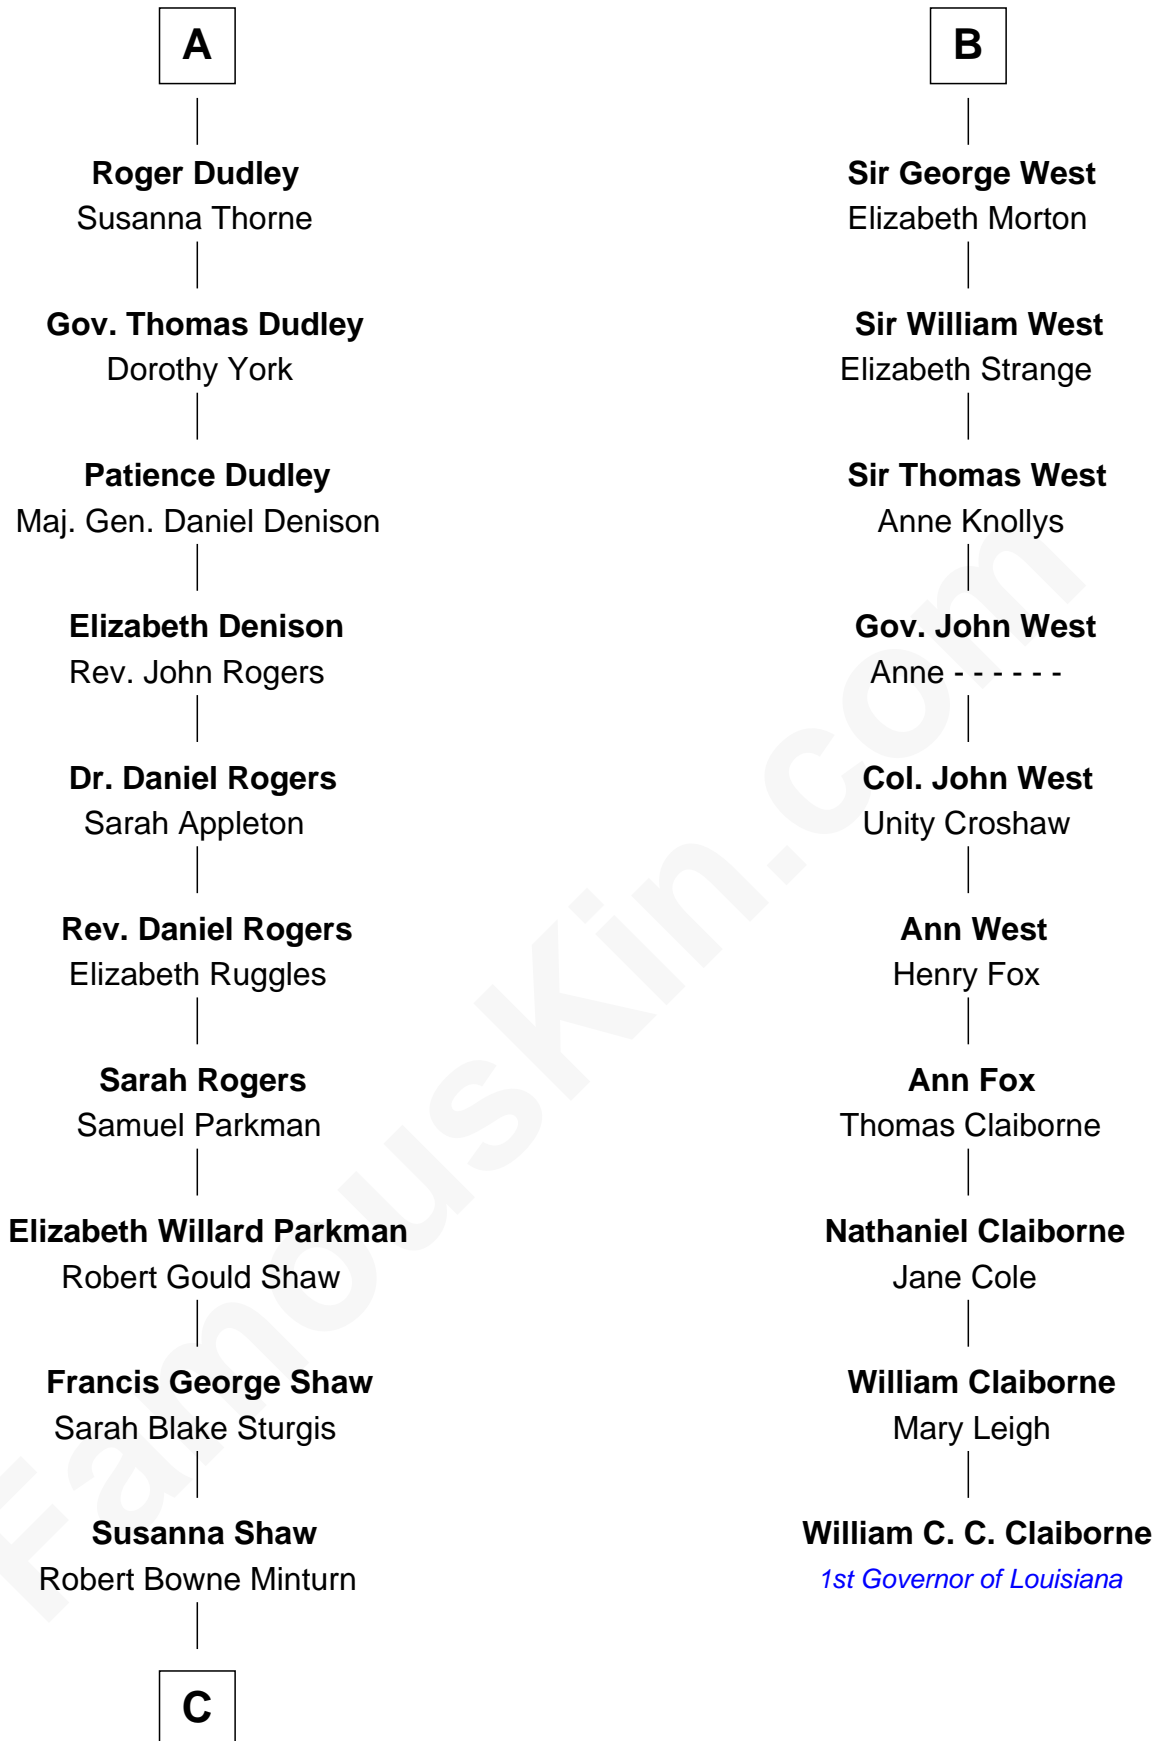

# FamousKin.com Relationship Chart of

**Kyra Sedgwick**

*TV and Movie Actress*

16th cousin 4 times removed of

**William C. C. Claiborne**

*1st Governor of Louisiana*

**C**

—  
**Sarah May Minturn**  
Henry Dwight Sedgwick

—  
**Robert Minturn Sedgwick**  
Helen Peabody

—  
**Henry Dwight Sedgwick**  
Patricia Ann Rosenwald

—  
**Kyra Sedgwick**  
*TV and Movie Actress*