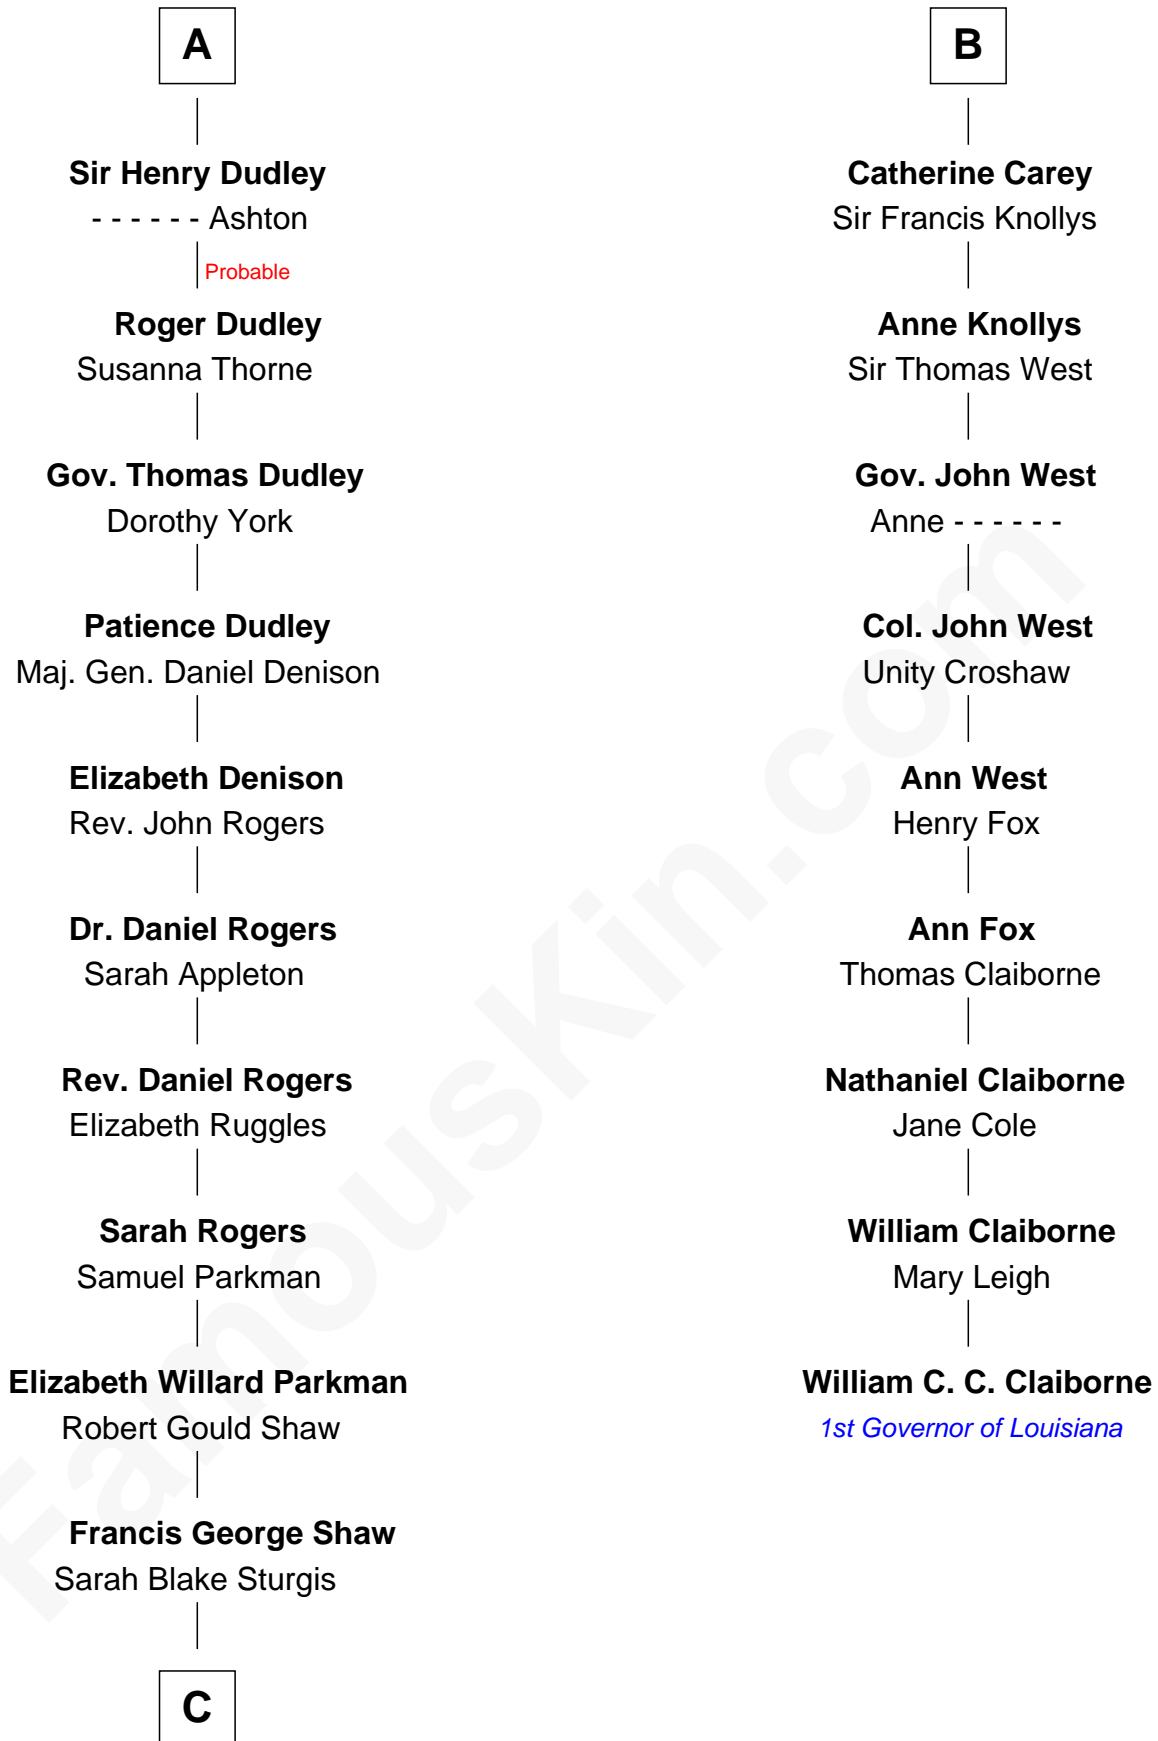

FamousKin.com Relationship Chart of

Kyra Sedgwick

TV and Movie Actress

15th cousin 6 times removed of

William C. C. Claiborne

1st Governor of Louisiana

C

—
Susanna Shaw

Robert Bowne Minturn

—
Sarah May Minturn

Henry Dwight Sedgwick

—
Robert Minturn Sedgwick

Helen Peabody

—
Henry Dwight Sedgwick

Patricia Ann Rosenwald

—
Kyra Sedgwick