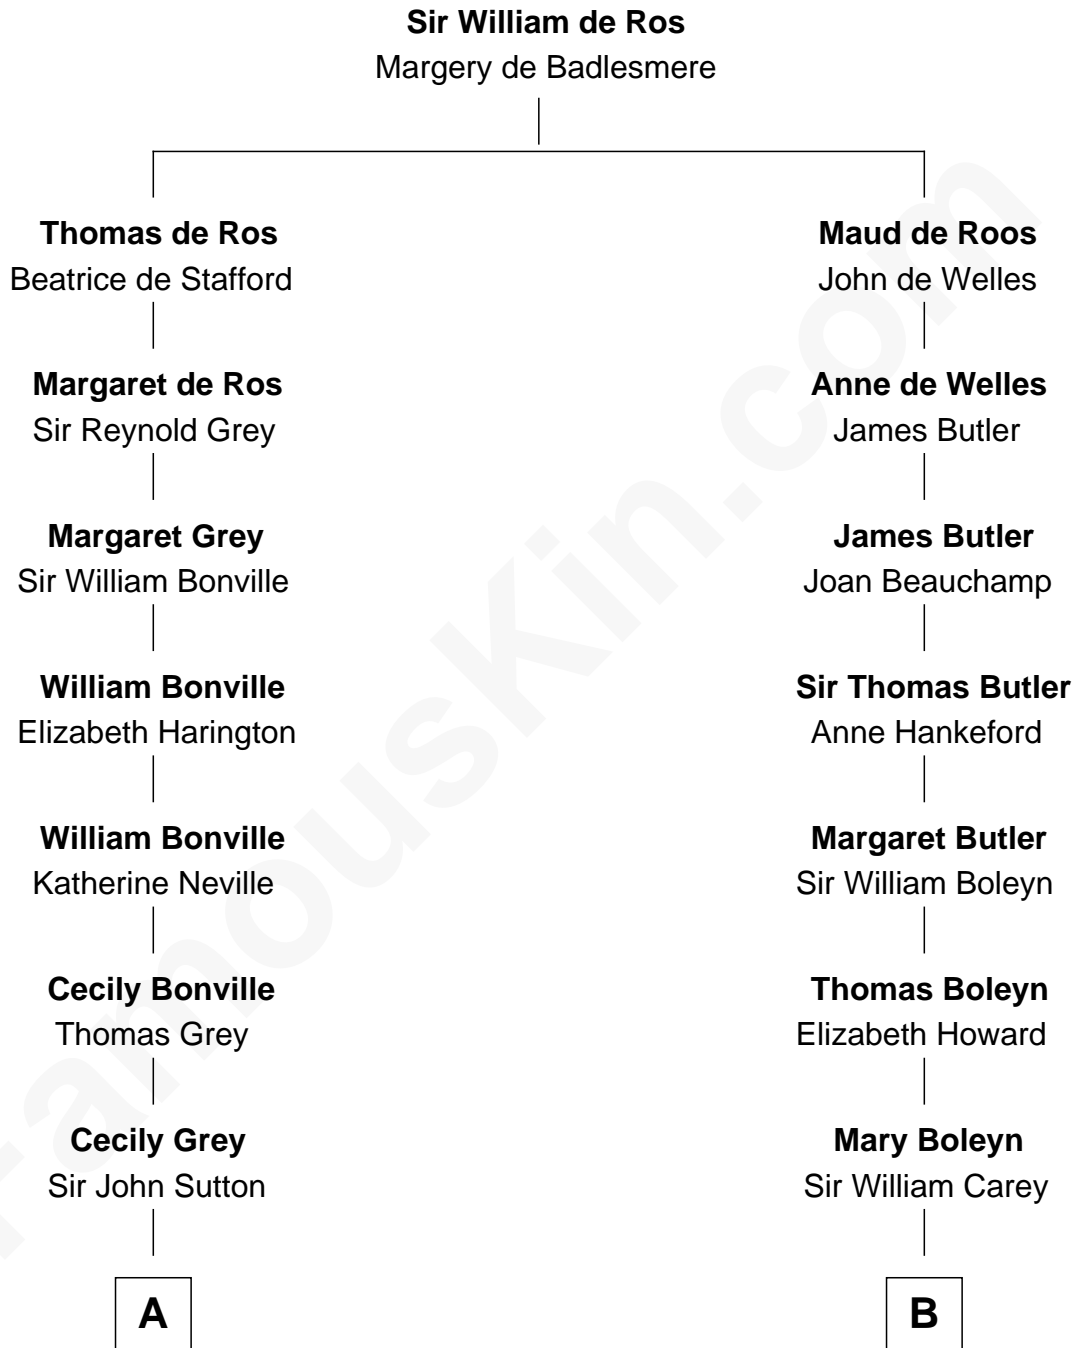

FamousKin.com Relationship Chart of

Kyra Sedgwick

TV and Movie Actress

15th cousin 6 times removed of

William C. C. Claiborne

1st Governor of Louisiana

C

—
Susanna Shaw

Robert Bowne Minturn

—
Sarah May Minturn

Henry Dwight Sedgwick

—
Robert Minturn Sedgwick

Helen Peabody

—
Henry Dwight Sedgwick

Patricia Ann Rosenwald

—
Kyra Sedgwick