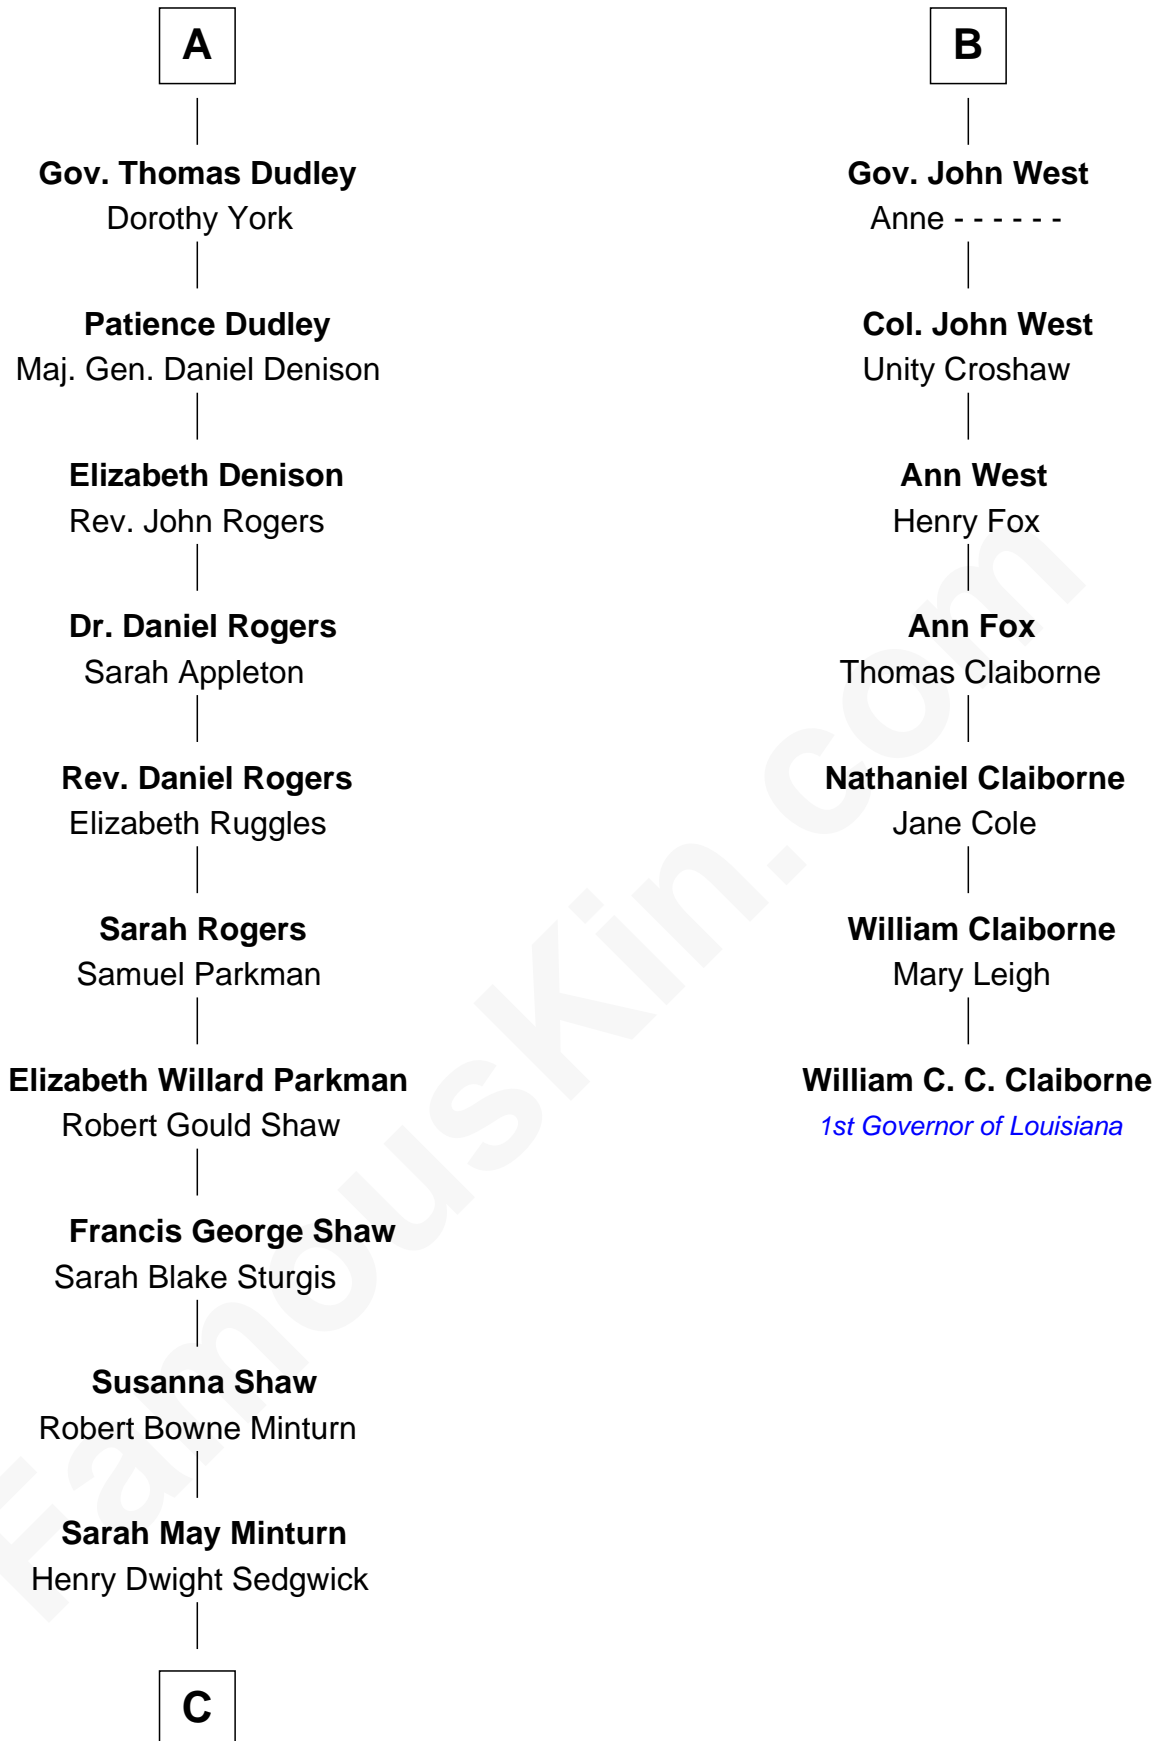

# FamousKin.com Relationship Chart of

**Kyra Sedgwick**

*TV and Movie Actress*

13th cousin 6 times removed of

**William C. C. Claiborne**

*1st Governor of Louisiana*

**Sir Thomas de Holand**

Alice Fitzalan

**C**

Robert Minturn Sedgwick

Helen Peabody

Henry Dwight Sedgwick

Patricia Ann Rosenwald

**Kyra Sedgwick**

*TV and Movie Actress*