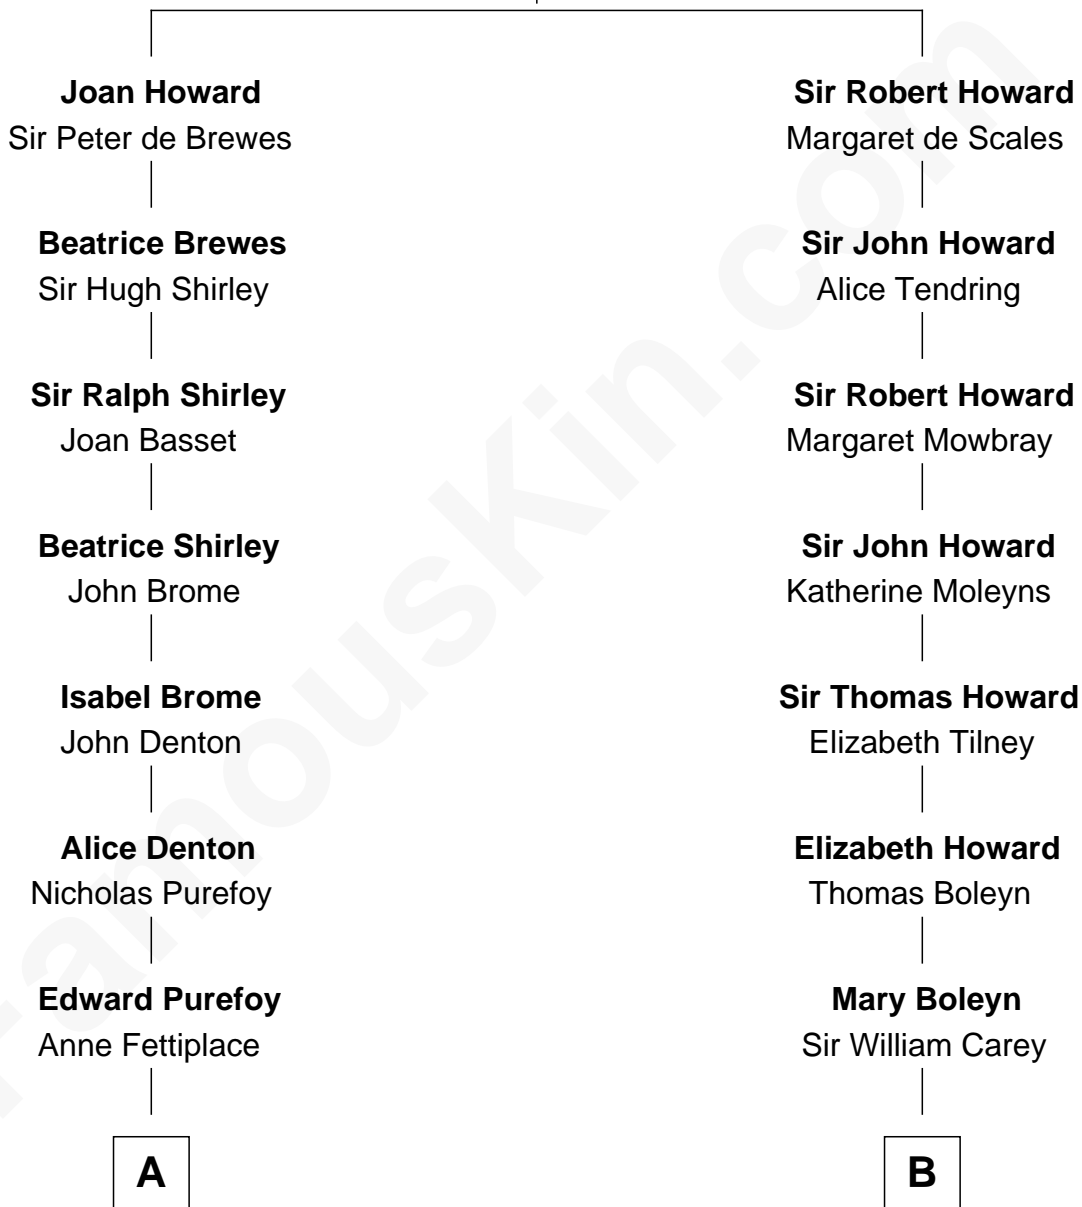

FamousKin.com Relationship Chart of

Kyra Sedgwick

TV and Movie Actress

15th cousin 6 times removed of

William C. C. Claiborne

1st Governor of Louisiana

Sir John Howard

Alice de Bois

C

—
Susanna Shaw

Robert Bowne Minturn

—
Sarah May Minturn

Henry Dwight Sedgwick

—
Robert Minturn Sedgwick

Helen Peabody

—
Henry Dwight Sedgwick