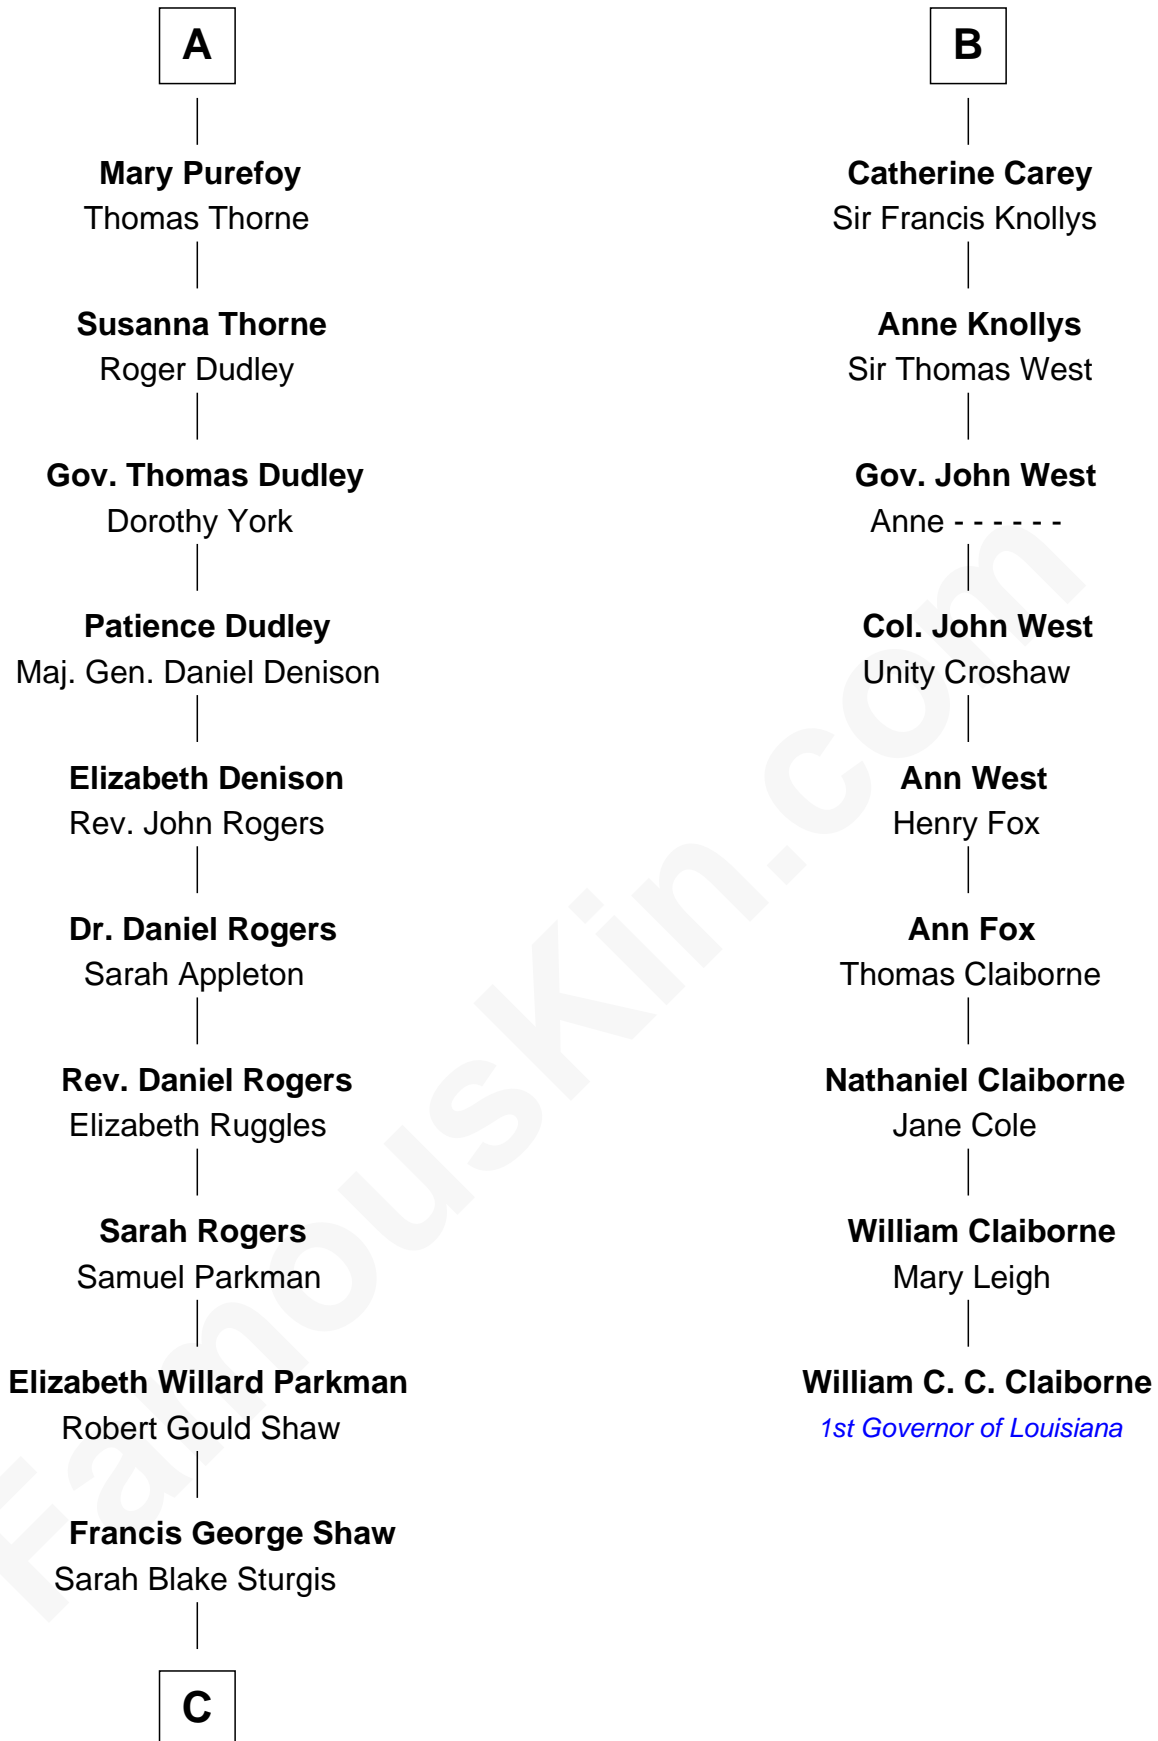

FamousKin.com Relationship Chart of

Kyra Sedgwick

TV and Movie Actress

15th cousin 6 times removed of

William C. C. Claiborne

1st Governor of Louisiana

Sir John Howard

Alice de Bois

C

—
Susanna Shaw

Robert Bowne Minturn

—
Sarah May Minturn

Henry Dwight Sedgwick

—
Robert Minturn Sedgwick

Helen Peabody

—
Henry Dwight Sedgwick

Patricia Ann Rosenwald

—
Kyra Sedgwick

TV and Movie Actress