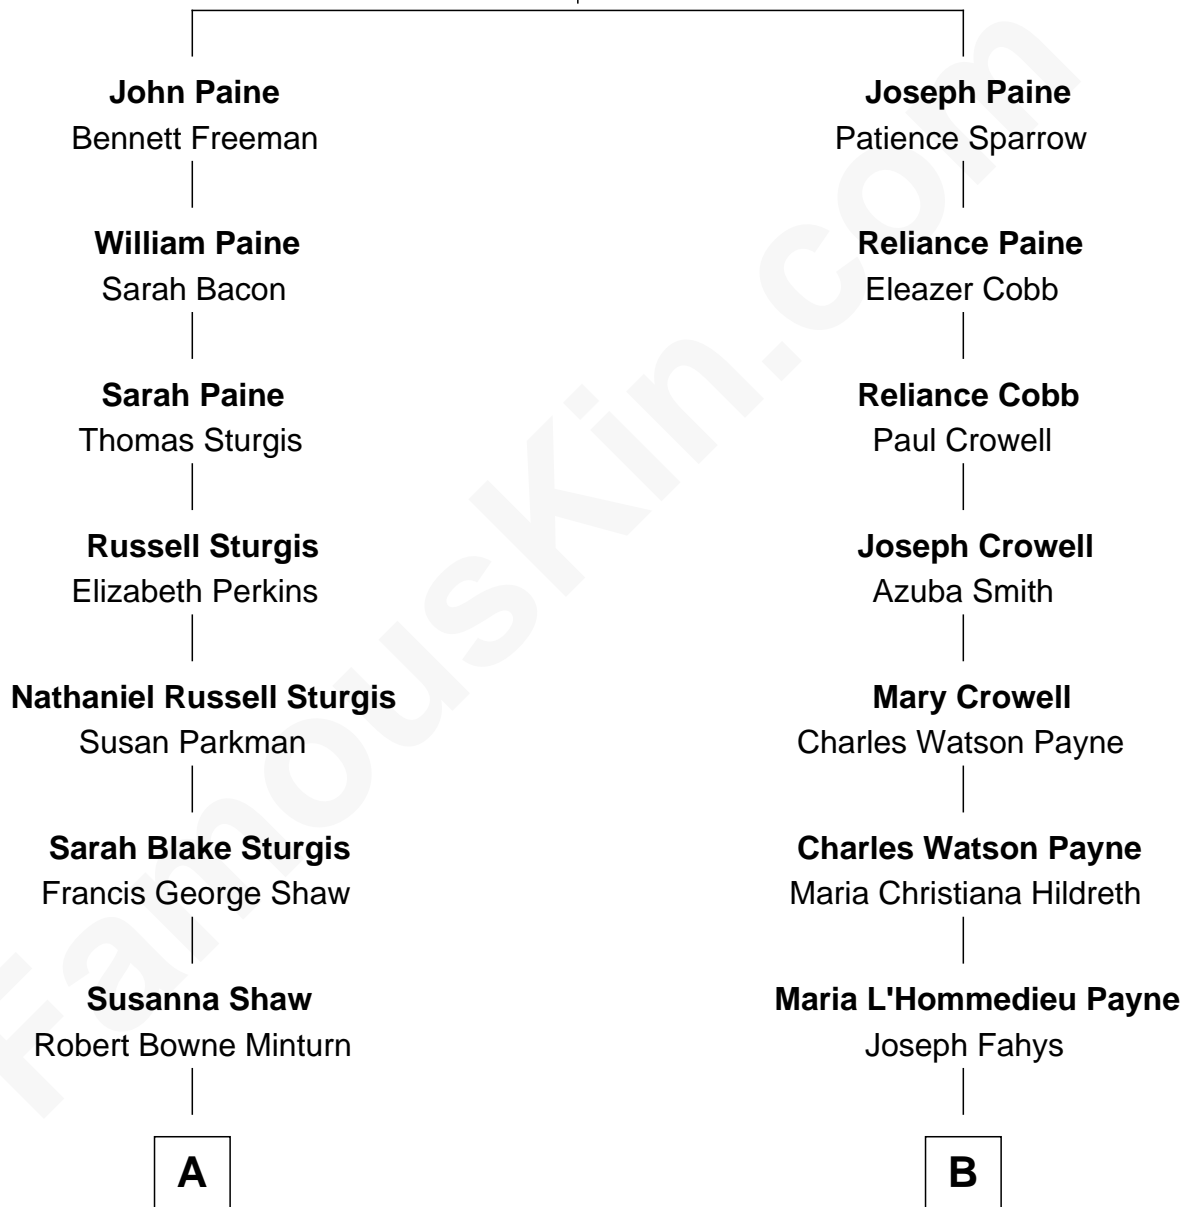

FamousKin.com Relationship Chart of

Kyra Sedgwick

TV and Movie Actress

10th cousin of

Howard Dean

79th Governor of Vermont

Thomas Paine

Mary Snow

A

Sarah May Minturn
Henry Dwight Sedgwick

Robert Minturn Sedgwick
Helen Peabody

Henry Dwight Sedgwick
Patricia Ann Rosenwald

Kyra Sedgwick
TV and Movie Actress

B

Lena Marianne Fahys
Henry Francis Cook

Maria Fahys Cook
Howard Brush Dean