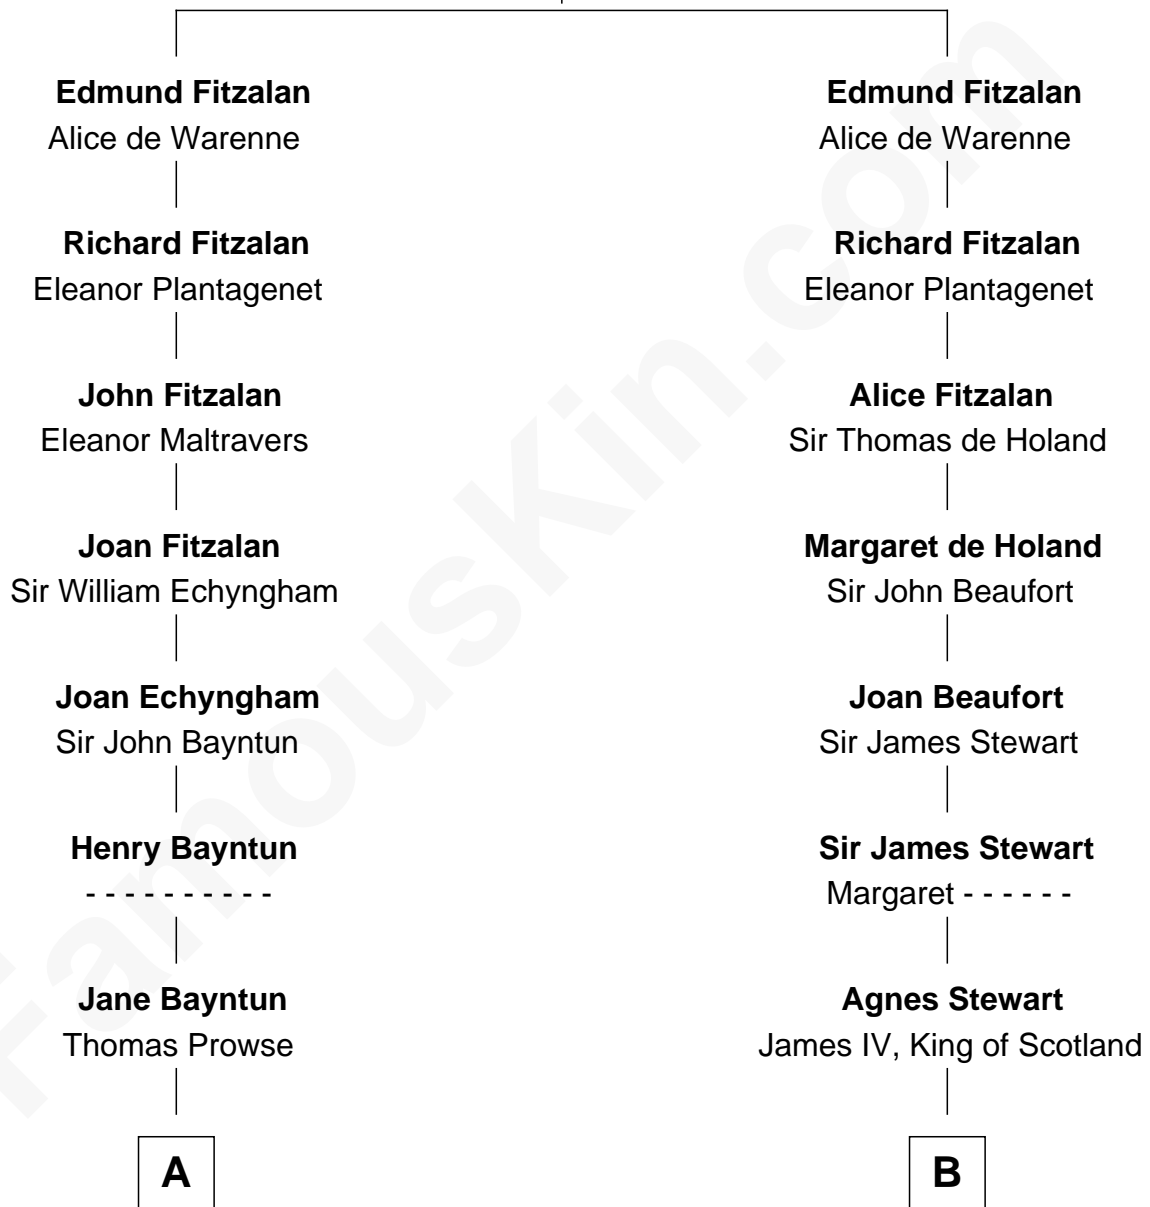

# FamousKin.com Relationship Chart of

**Kyra Sedgwick**

*TV and Movie Actress*

20th cousin 1 time removed of

**Howard Dean**

*79th Governor of Vermont*

**Richard Fitzalan**

Alice de Saluzzo

**C**

**Rev. Dr. Endicott Peabody**

Fannie Peabody

**Helen Peabody**

Robert Minturn Sedgwick

**Henry Dwight Sedgwick**

Patricia Ann Rosenwald

**Kyra Sedgwick**

*TV and Movie Actress*

**D**

**James William Maitland**

Agnes Jane O'Reilly

**Thomas A. Maitland**

Helen Abby Van Voorhis

**James William Maitland**

Sylvia Wigglesworth