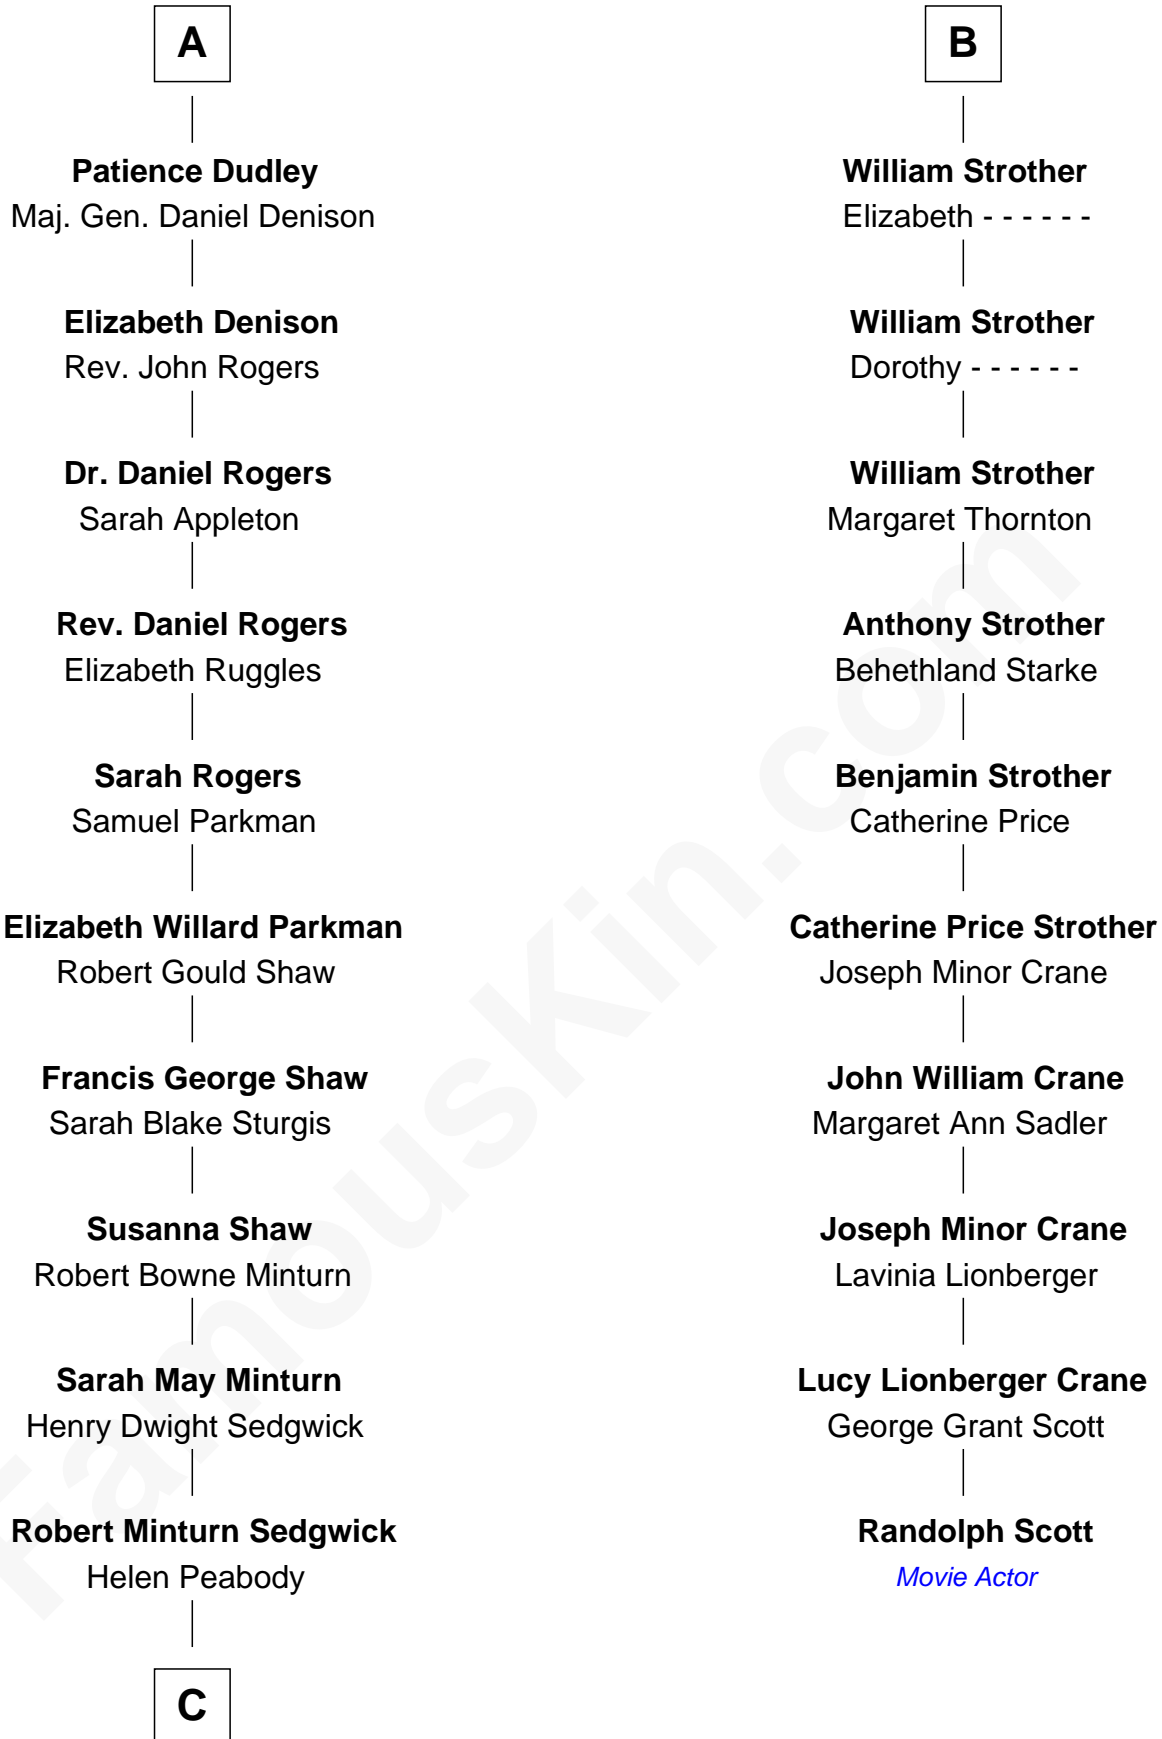

## Relationship Chart of

**Kyra Sedgwick**

*TV and Movie Actress*

16th cousin 2 times removed of

**Randolph Scott**

*Movie Actor*

**Sir Ralph Neville**

Joan Beaufort

**C**

Henry Dwight Sedgwick

Patricia Ann Rosenwald

**Kyra Sedgwick**

*TV and Movie Actress*

FamousKin.com