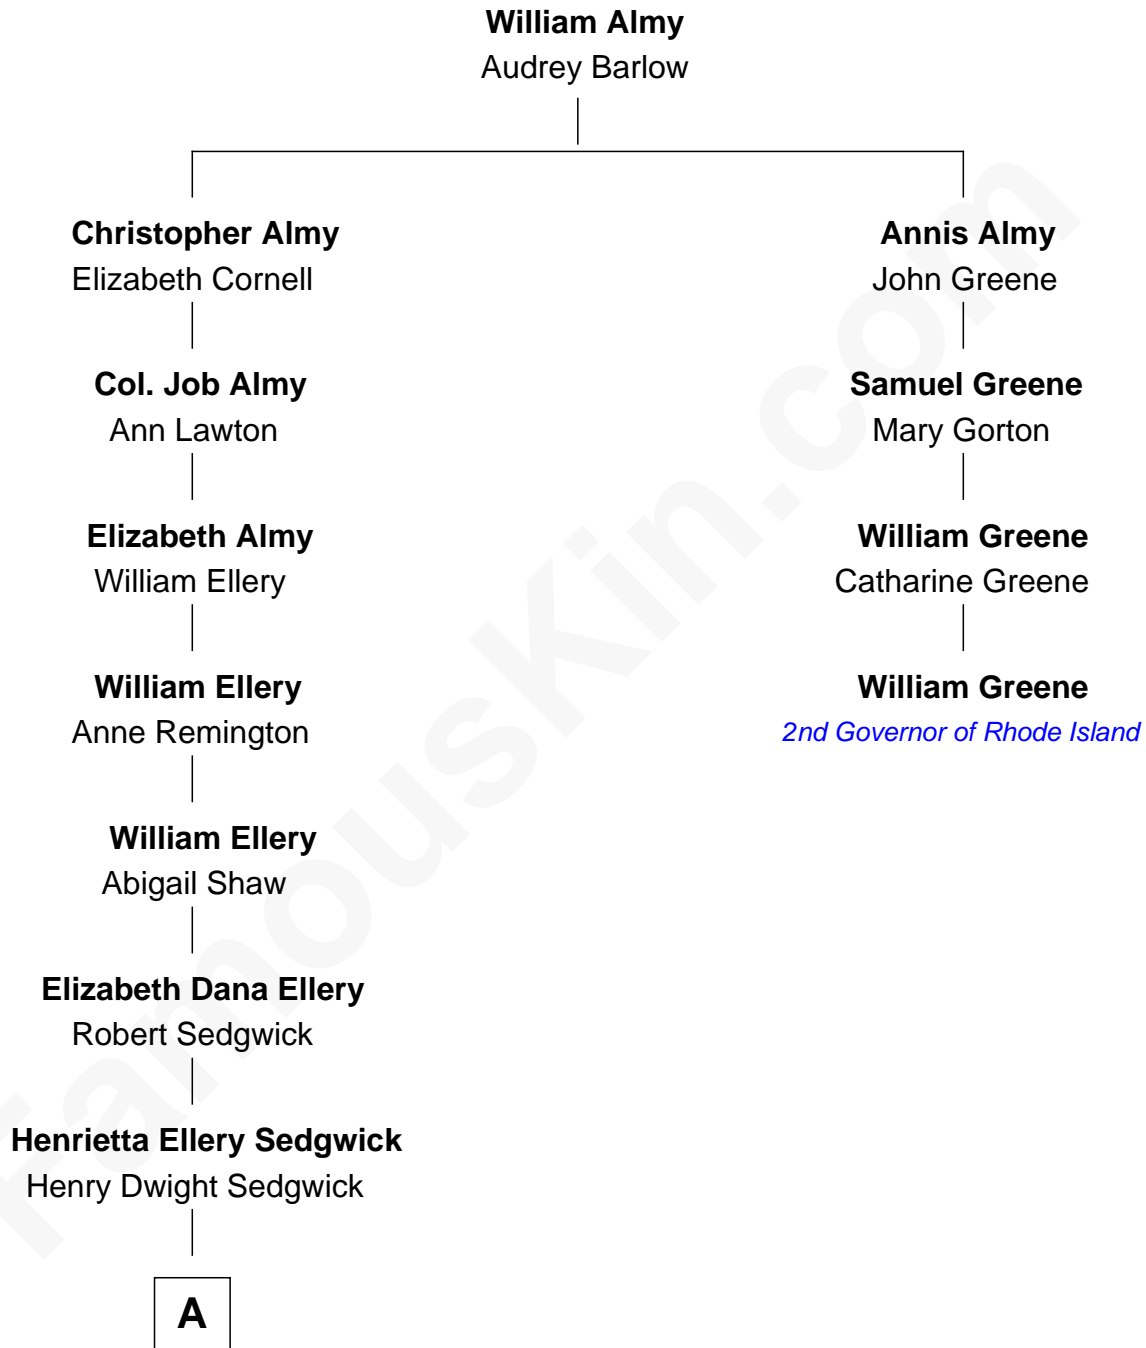

FamousKin.com Relationship Chart of

Kyra Sedgwick

TV and Movie Actress

3rd cousin 7 times removed of

William Greene

2nd Governor of Rhode Island

A

Henry Dwight Sedgwick

Sarah May Minturn

Robert Minturn Sedgwick

Helen Peabody

Henry Dwight Sedgwick

Patricia Ann Rosenwald

Kyra Sedgwick

TV and Movie Actress