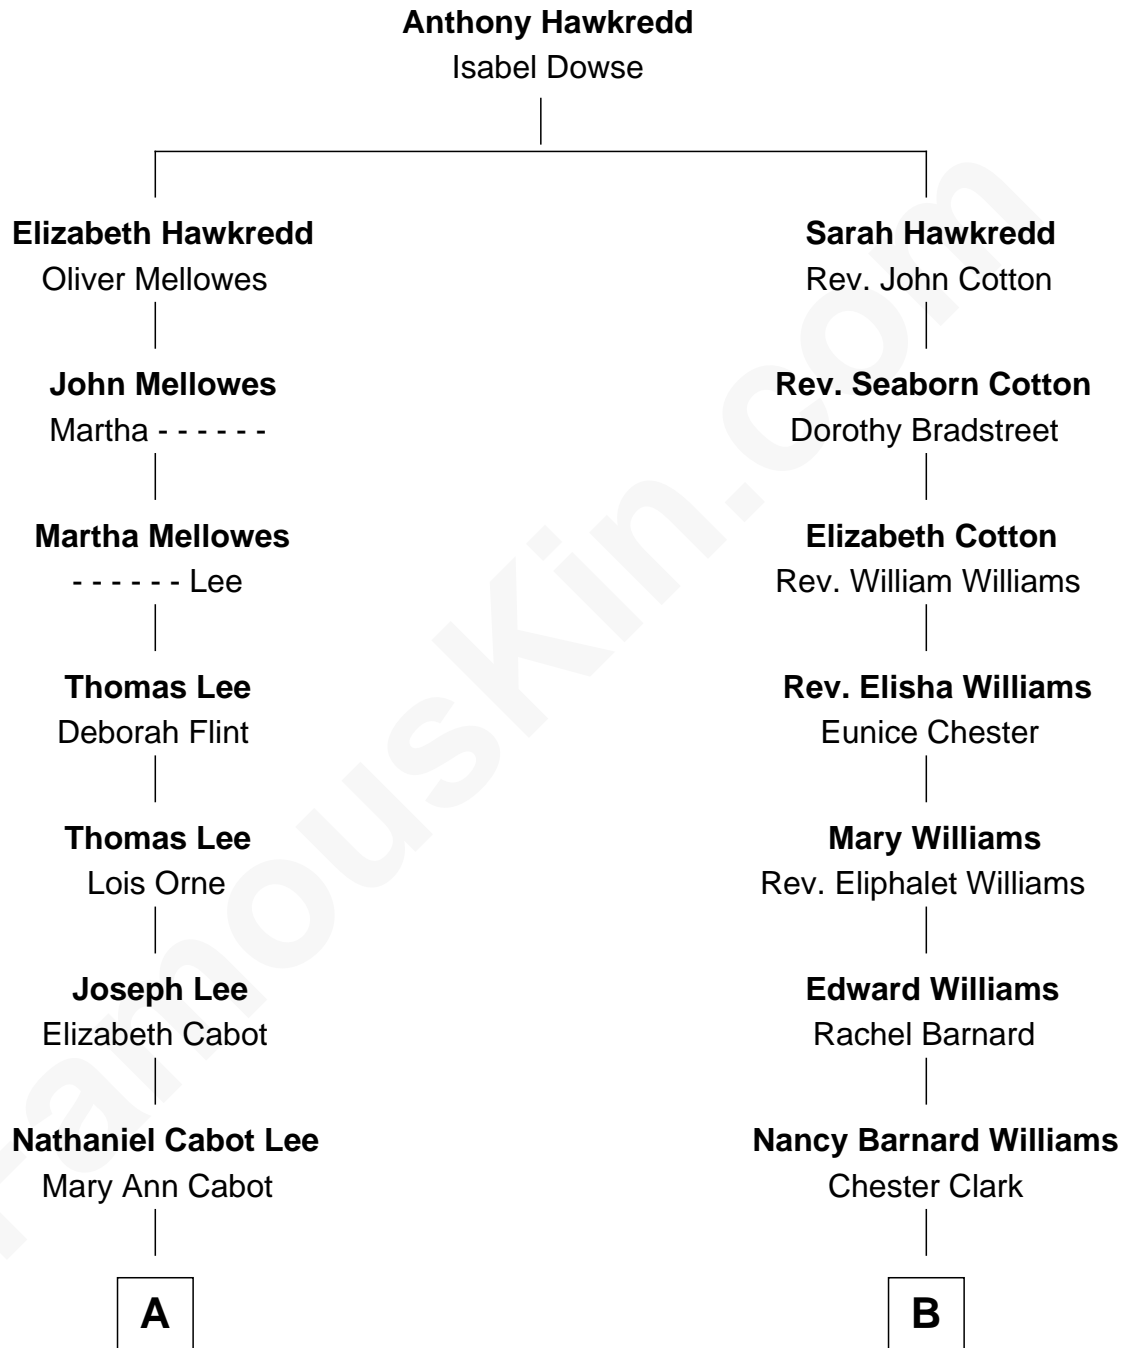

FamousKin.com Relationship Chart of

Kyra Sedgwick

TV and Movie Actress

12th cousin of

Kate Upton

Sports Illustrated Swimsuit Cover Model

A

John Clarke Lee
Harriet Paine Rose

Marianne Cabot Lee
Samuel Endicott Peabody

Rev. Dr. Endicott Peabody
Fannie Peabody

Helen Peabody
Robert Minturn Sedgwick

Henry Dwight Sedgwick
Patricia Ann Rosenwald

Kyra Sedgwick
TV and Movie Actress

B

Susan Wright Clark
Rev. Josiah Tyler

William Chester Tyler
Laura Leland Brooks

Margaret Hastings Tyler
Charles Henry Vial

Elizabeth Brooks Vial
Stephen Edward Upton

Jefferson Matthew Upton
Shelley Fawn Davis

Kate Upton
Model and Actress