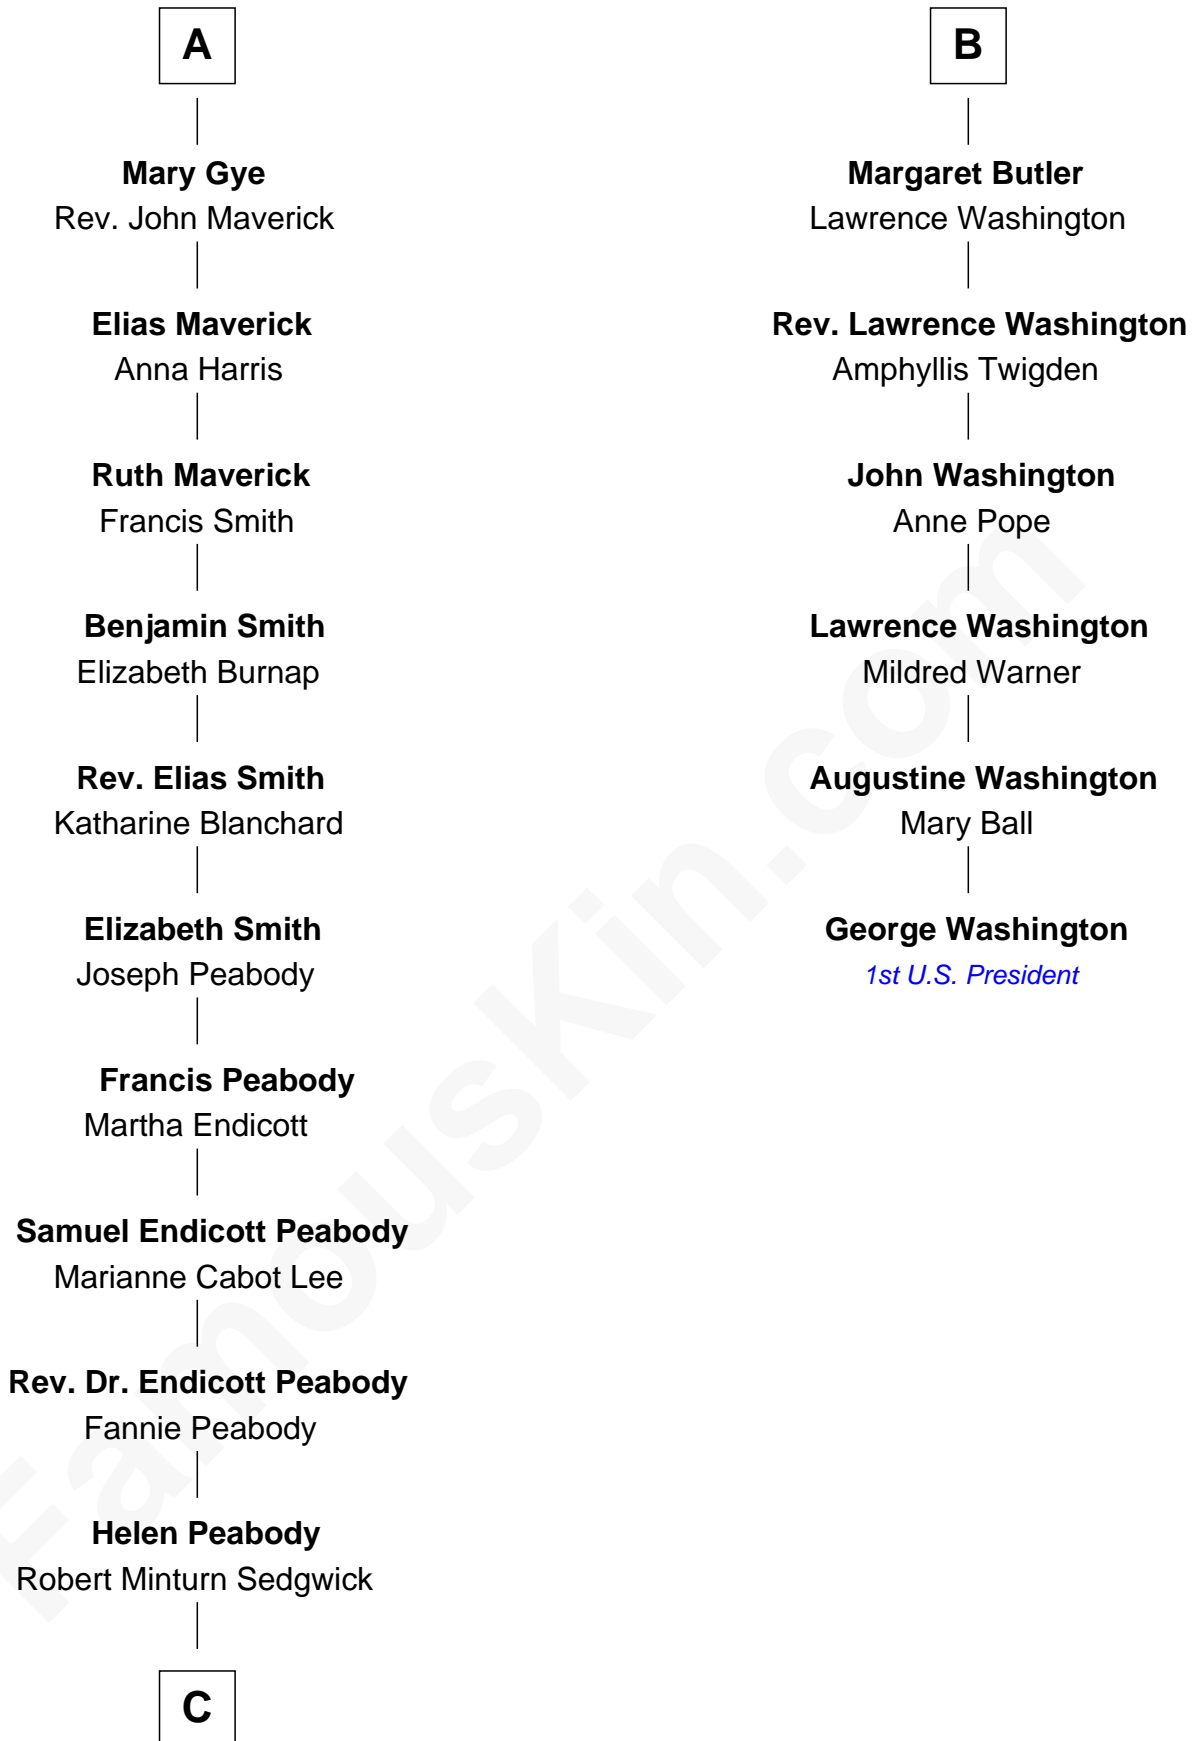

FamousKin.com Relationship Chart of

Kyra Sedgwick

TV and Movie Actress

12th cousin 6 times removed of

George Washington

1st U.S. President

C

Henry Dwight Sedgwick

Patricia Ann Rosenwald

Kyra Sedgwick

TV and Movie Actress

FamousKin.com