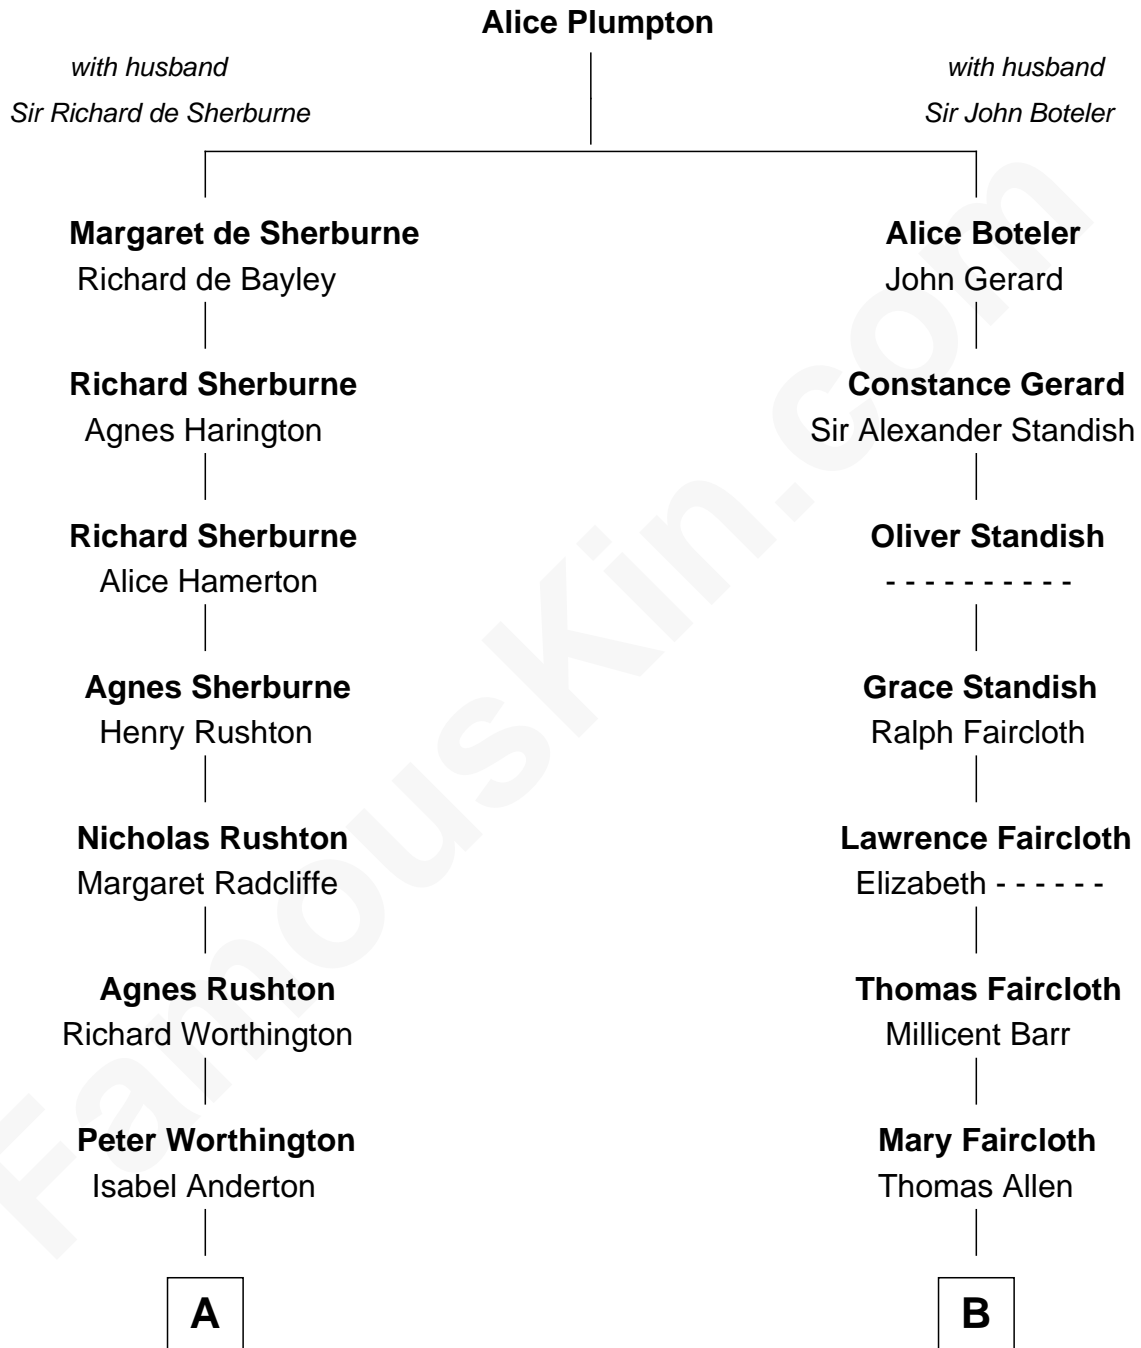

FamousKin.com Relationship Chart of

Kyra Sedgwick

TV and Movie Actress

17th cousin 4 times removed of

Alan Shepard

Mercury and Apollo Astronaut

C

—
Helen Bloodgood

Francis Peabody

—
Fannie Peabody

Rev. Dr. Endicott Peabody

—
Helen Peabody

Robert Minturn Sedgwick

—
Henry Dwight Sedgwick

Patricia Ann Rosenwald

—
Kyra Sedgwick