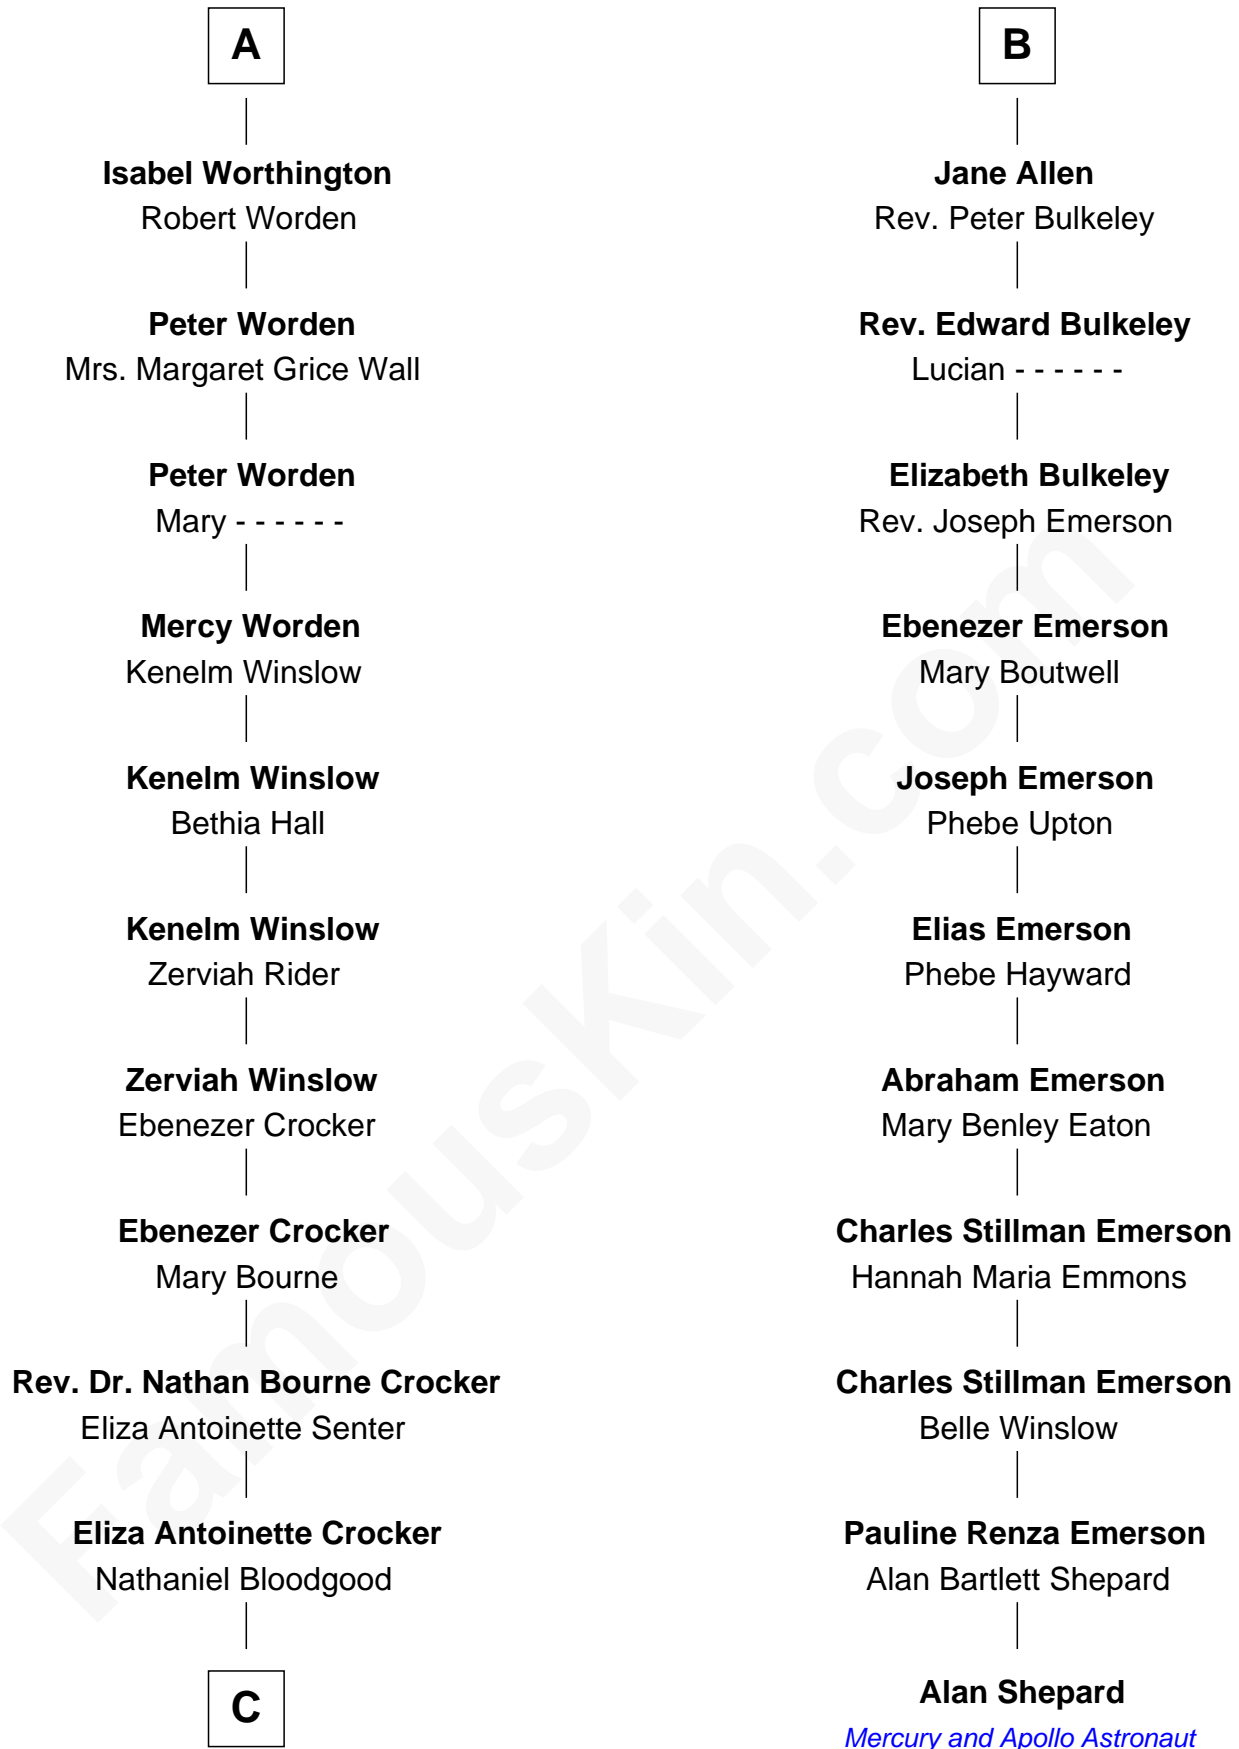

FamousKin.com Relationship Chart of

Kyra Sedgwick

TV and Movie Actress

17th cousin 4 times removed of

Alan Shepard

Mercury and Apollo Astronaut

C

—
Helen Bloodgood

Francis Peabody

—
Fannie Peabody

Rev. Dr. Endicott Peabody

—
Helen Peabody

Robert Minturn Sedgwick

—
Henry Dwight Sedgwick

Patricia Ann Rosenwald

—
Kyra Sedgwick