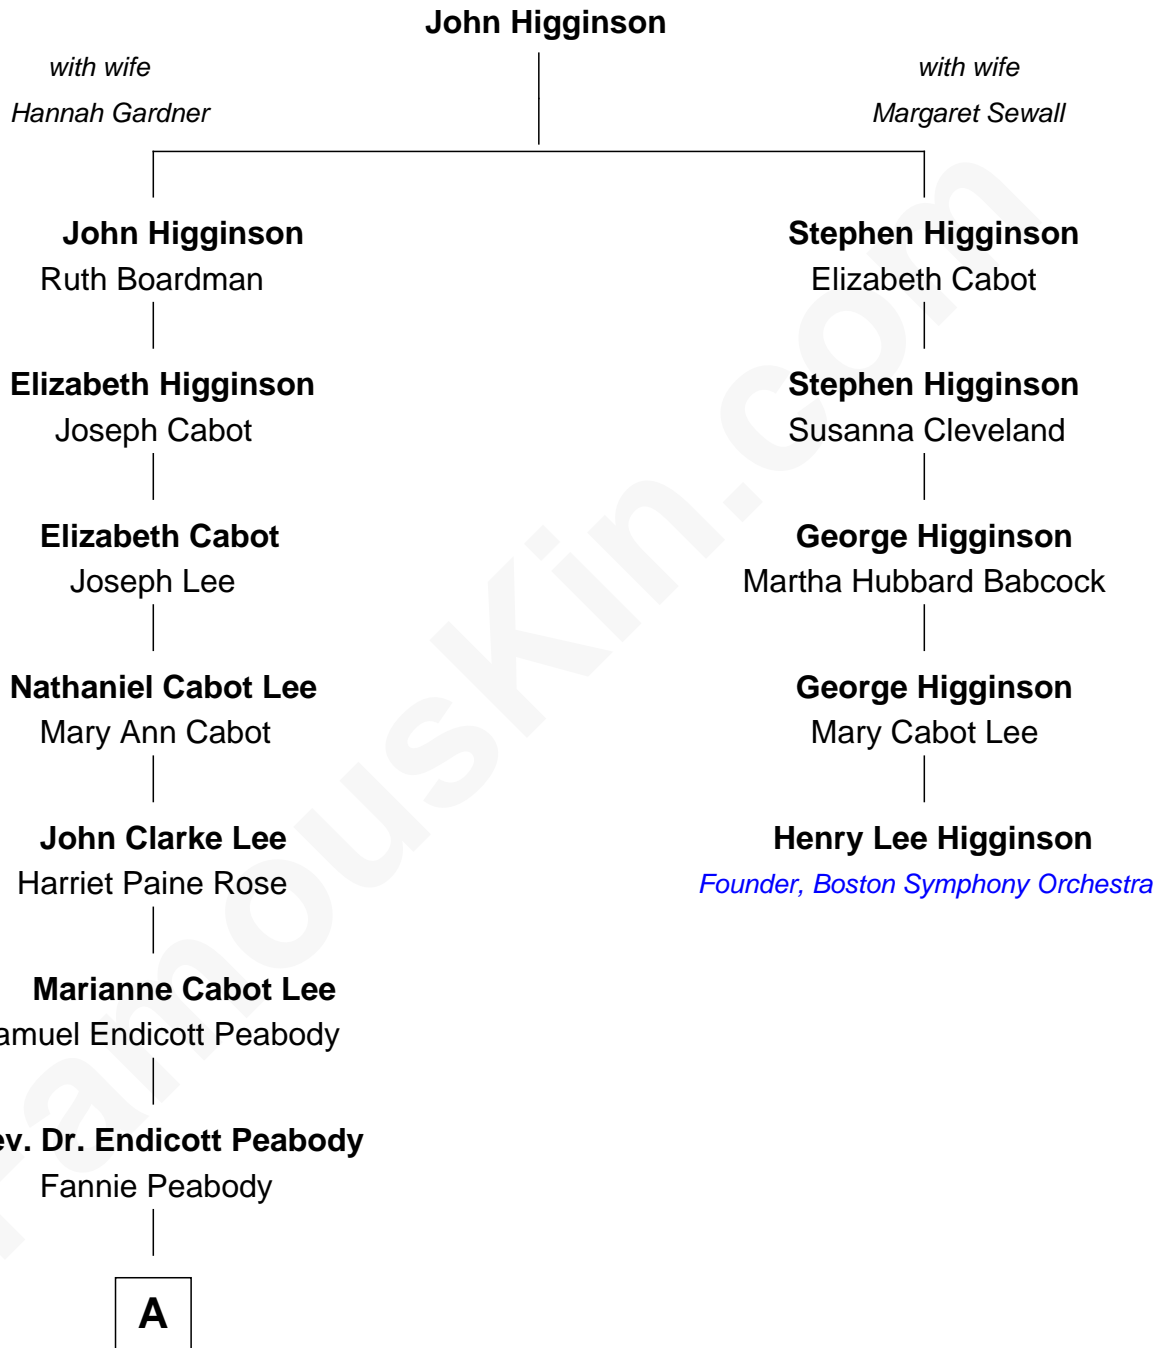

FamousKin.com Relationship Chart of

Kyra Sedgwick

TV and Movie Actress

4th cousin 5 times removed of

Henry Lee Higginson

Founder of the Boston Symphony Orchestra

A

Helen Peabody
Robert Minturn Sedgwick

Henry Dwight Sedgwick
Patricia Ann Rosenwald

Kyra Sedgwick
TV and Movie Actress

FamousKin.com