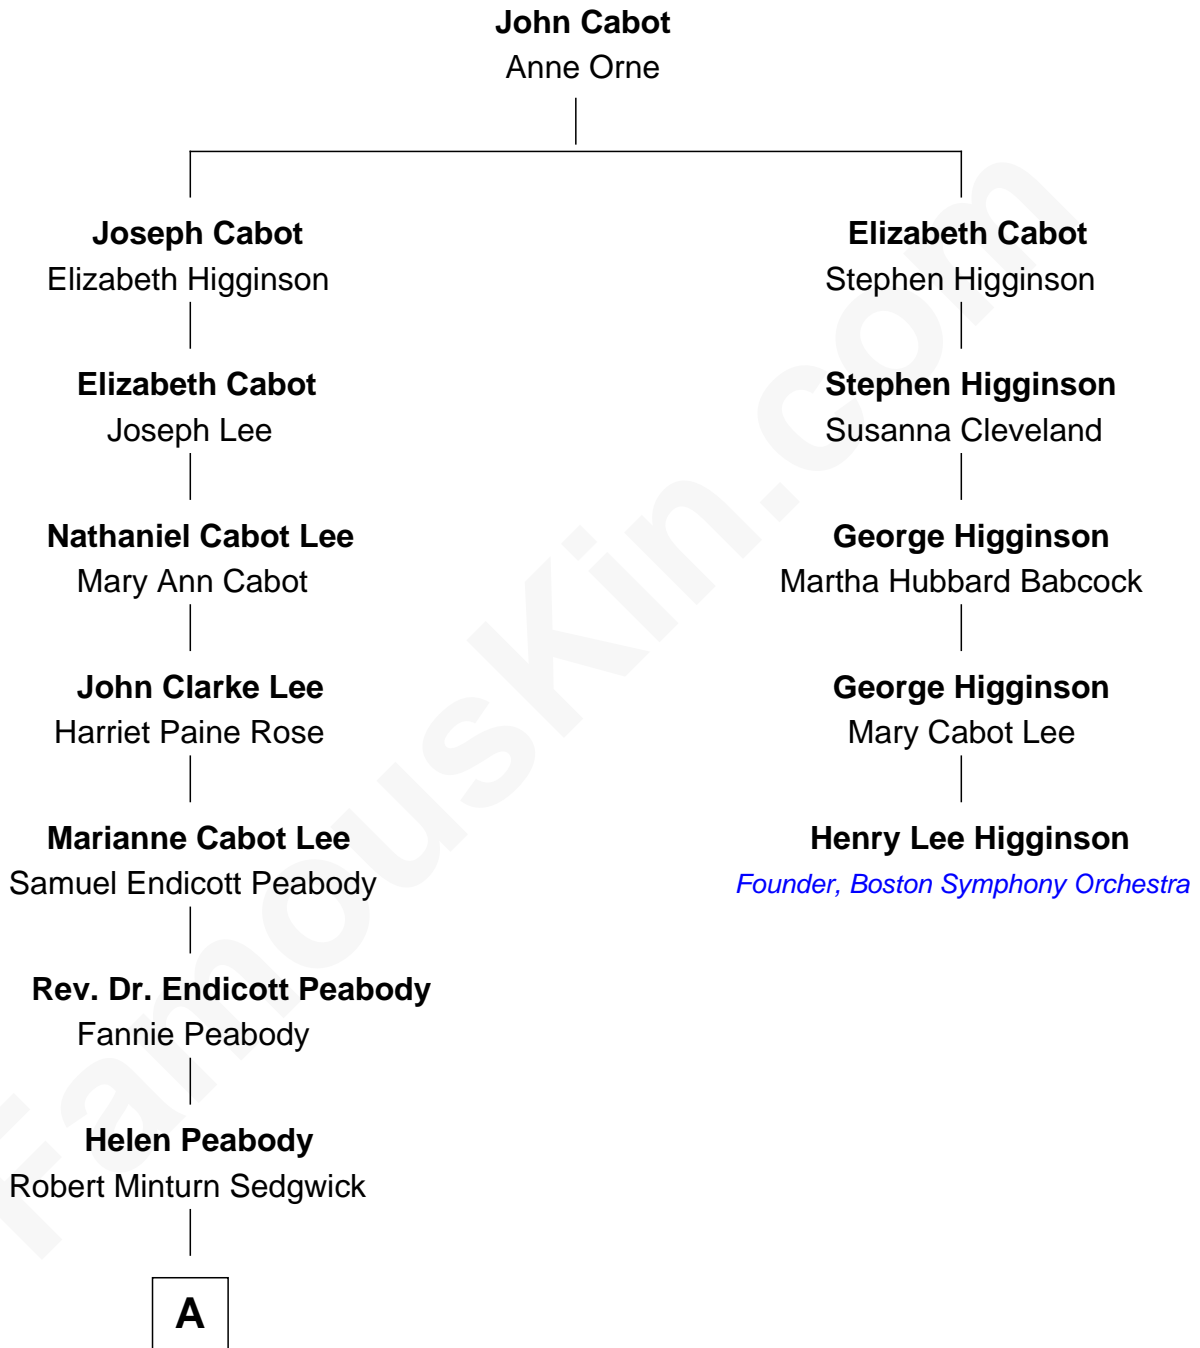

FamousKin.com Relationship Chart of

Kyra Sedgwick

TV and Movie Actress

4th cousin 4 times removed of

Henry Lee Higginson

Founder of the Boston Symphony Orchestra

A

Henry Dwight Sedgwick

Patricia Ann Rosenwald

Kyra Sedgwick

TV and Movie Actress

FamousKin.com